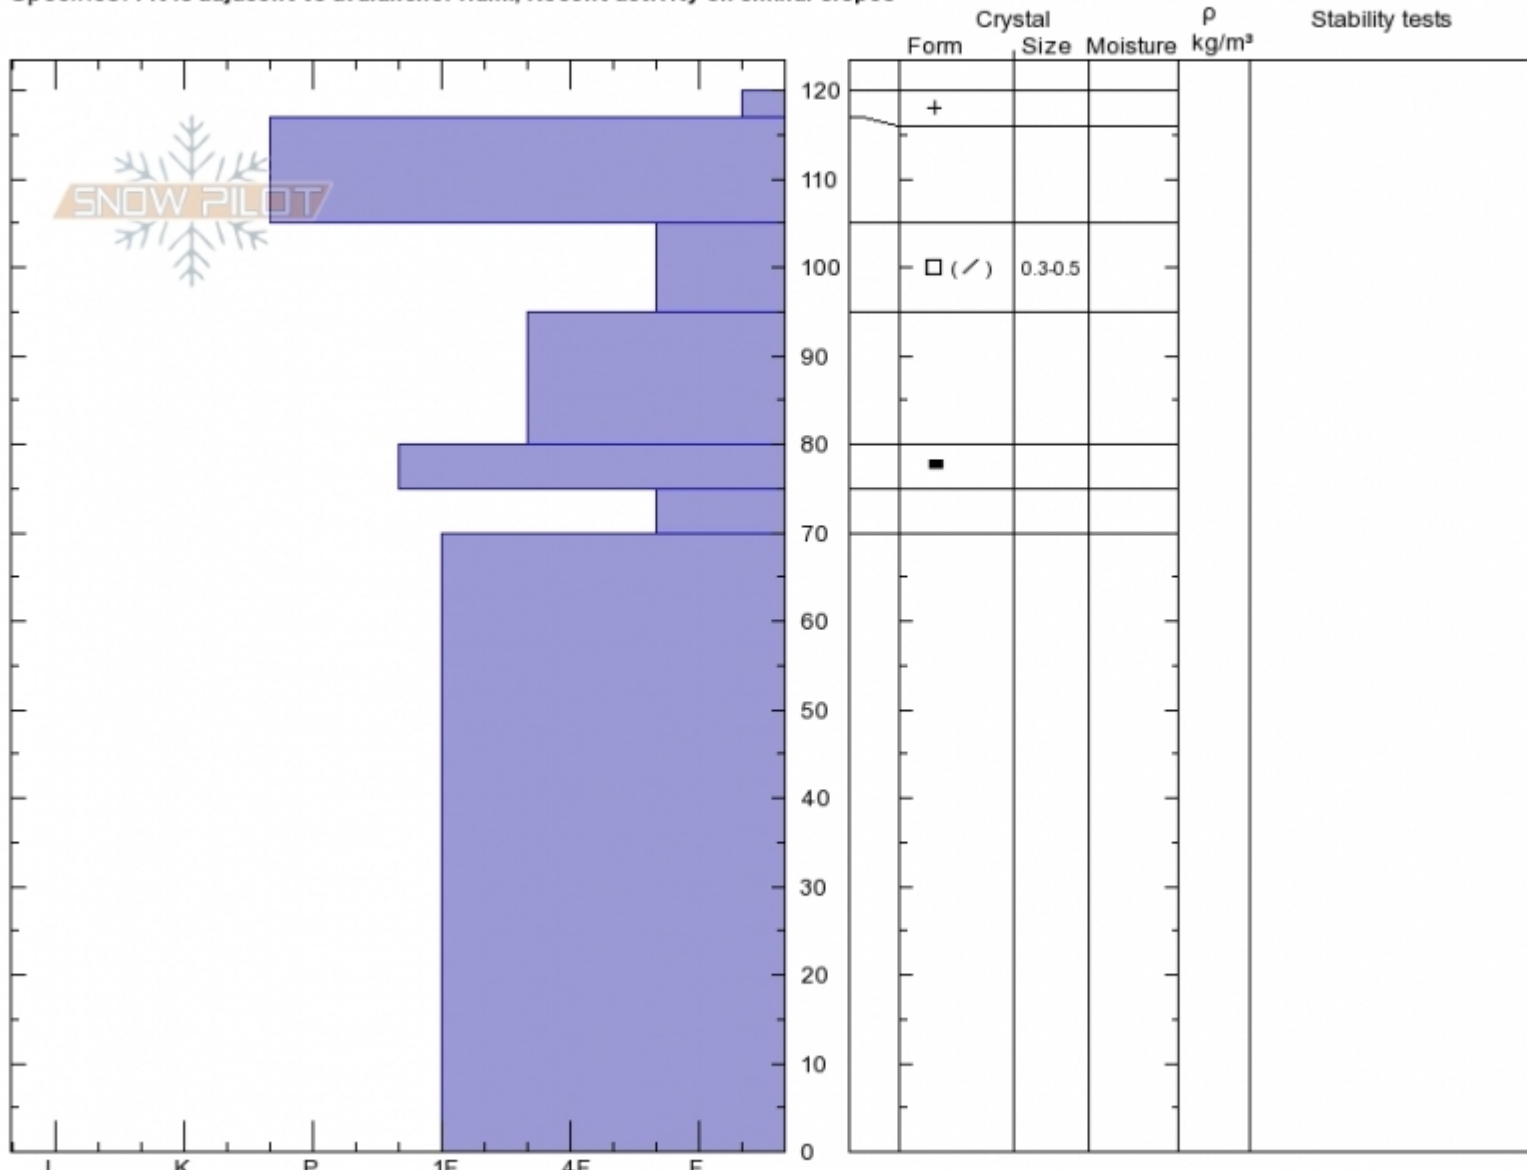

Imp Peak Avalanche
Madison Range-S
MT
 Elevation: **9880 ft**
 Aspect: **30°**
 Specifics: **Pit is adjacent to avalanche: flank; Recent activity on similar slopes**

Alex Marienthal
Mon Oct 9 11:45 2017
 Co-ord: **44.99686N, -111.45666W**
 Slope Angle: **27°**
 Wind Loading: **previous**

Stability:
 Air Temperature:
 Sky Cover: **CLR**
 Precipitation: **NO**
 Wind:

HS120

Layer No
 95-105: P
 0-70: (avg)

Notes: Profile 10m to gunner's right flank of avalanche. ASu-HS-R2.5-D2-O. Crown was estimated 1-3 feet thick based on size of chunks by wind and snow since avalanche.