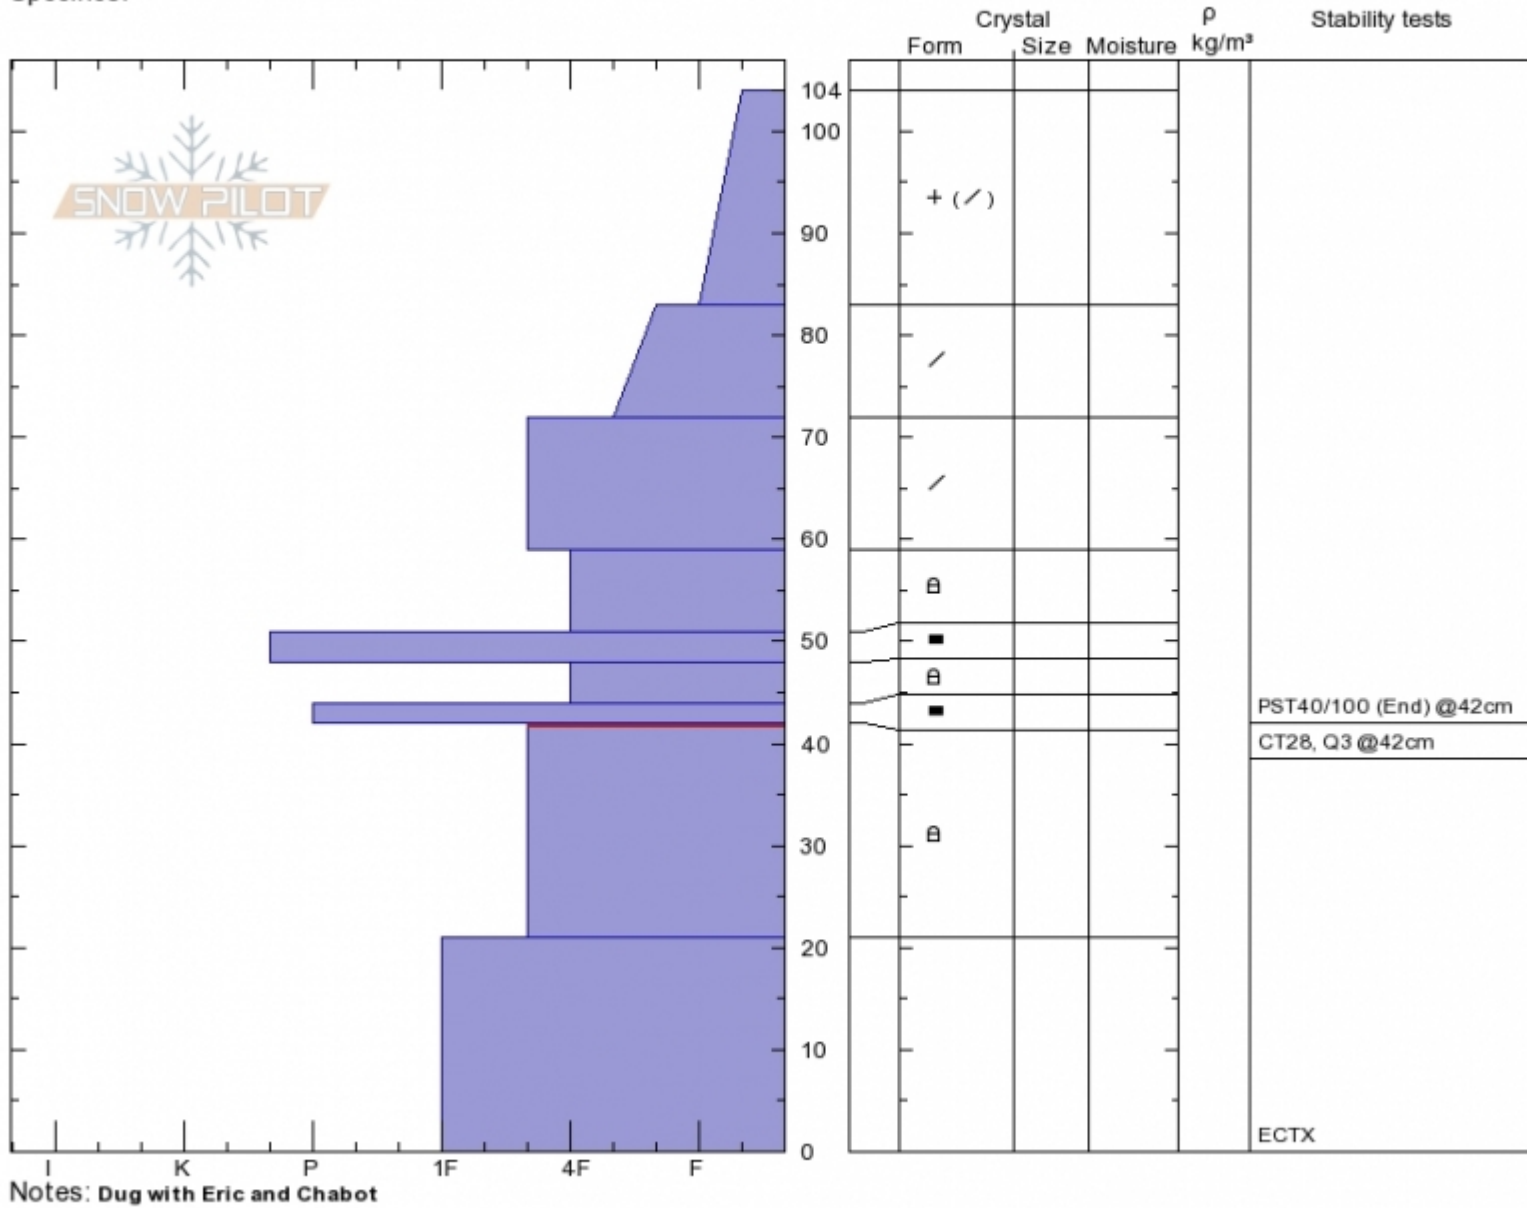

**Mt. Ellis Shoulder**  
**Gallatin Range-N**  
**MT**  
 Elevation: **7850 ft**  
 Aspect: **50°**  
 Specifics:

**Gabrielle Antonioli**  
**Tue Dec 19 10:20 2017**  
 Co-ord: **45.57388N, -110.94715W**  
 Slope Angle: **32°**  
 Wind Loading: **no**

Stability: **Good**  
 Air Temperature: **-1°C**  
 Sky Cover: **OVC**  
 Precipitation: **NO**  
 Wind: **Calm**

**HS104**  
 Stability Test Notes  
**42: CPST 40/100(End)@ 48**

Layer No  
**21-42: Pro**

Advisory Region  
 Northern Gallatin

**Forecast link:** [GNFAC Avalanche Advisory for Wed Dec 20, 2017](#)  
 Northern Gallatin, 2017-12-20