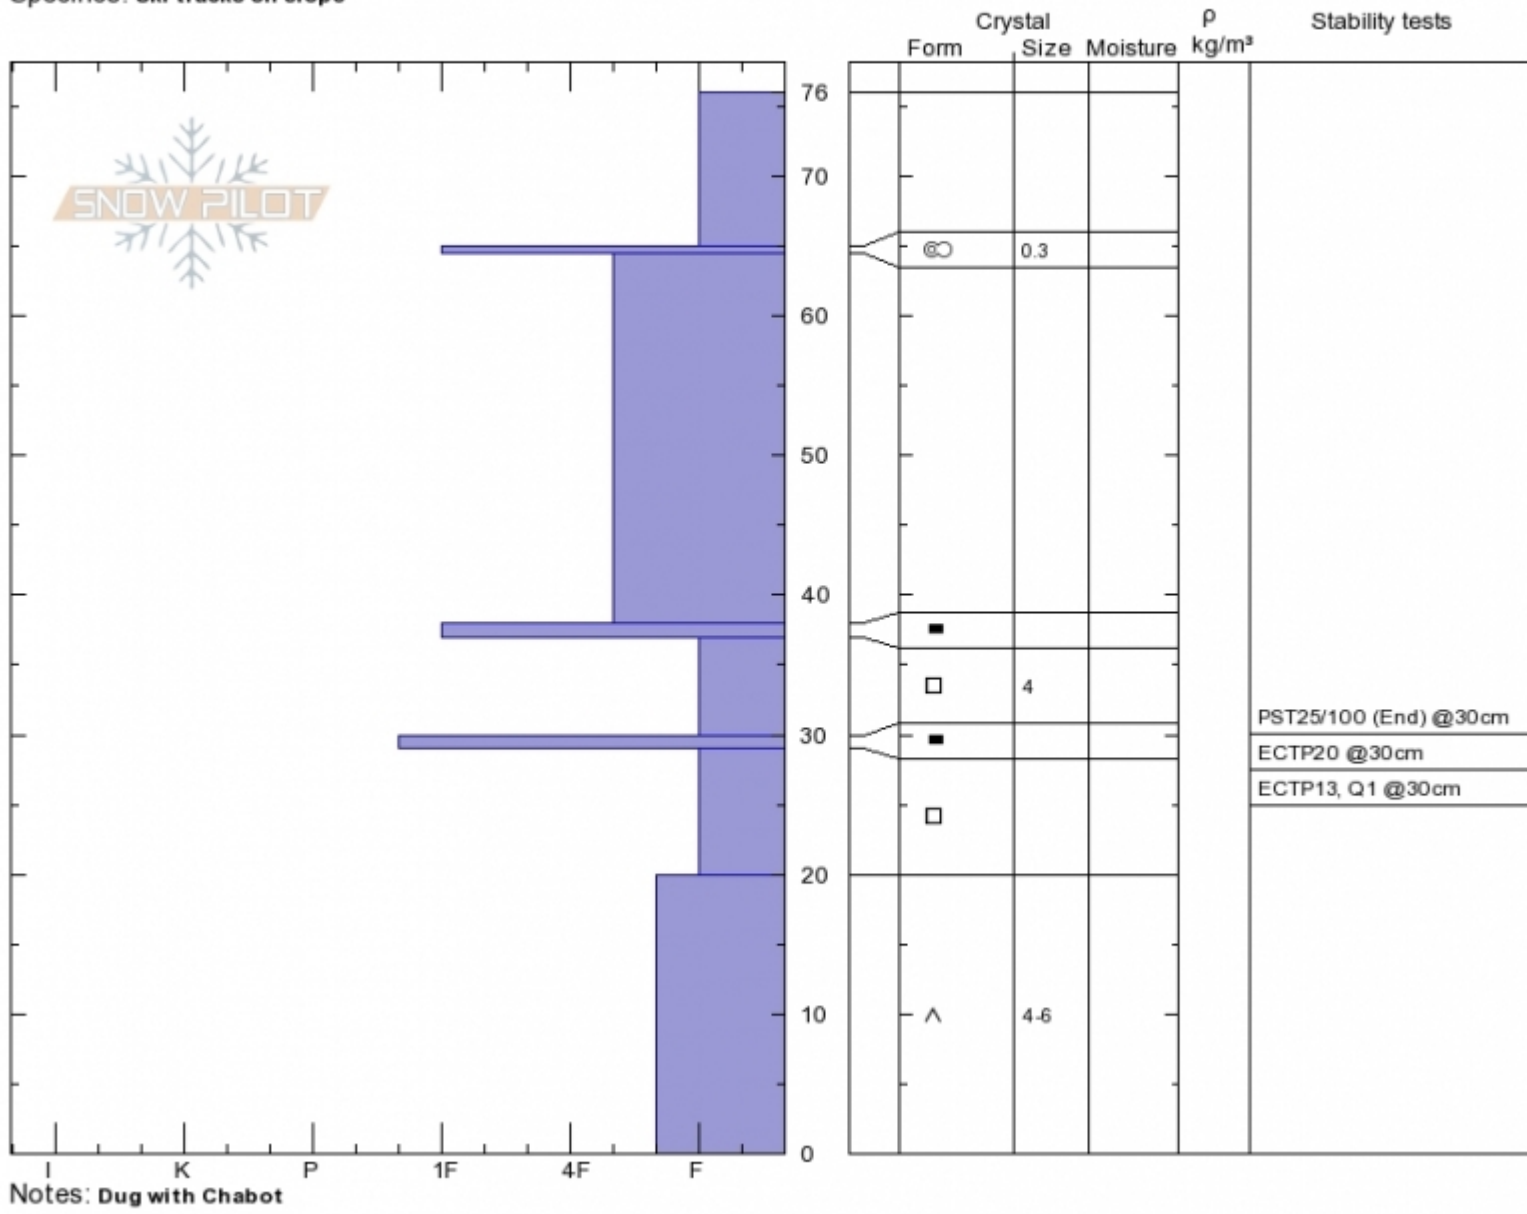

Trapper Creek- Hebgen
Lionhead Range
MT
 Elevation: **8800 ft**
 Aspect: **140°**
 Specifics: **Ski tracks on slope**

Gabrielle Antonioli
Tue Jan 2 12:12 2018
 Co-ord: **44.83865N, -111.34218W**
 Slope Angle: **28°**
 Wind Loading:

Stability: **Poor**
 Air Temperature: **2°C**
 Sky Cover: **CLR**
 Precipitation: **NO**
 Wind: **Calm**

HS76
Stability Test Notes

Layer No
30-37: Pr

Advisory Region
 Lionhead Range

Forecast link: [GNFAC Avalanche Forecast for Tue Jan 9, 2018](#)
 Lionhead Range, 2018-01-03