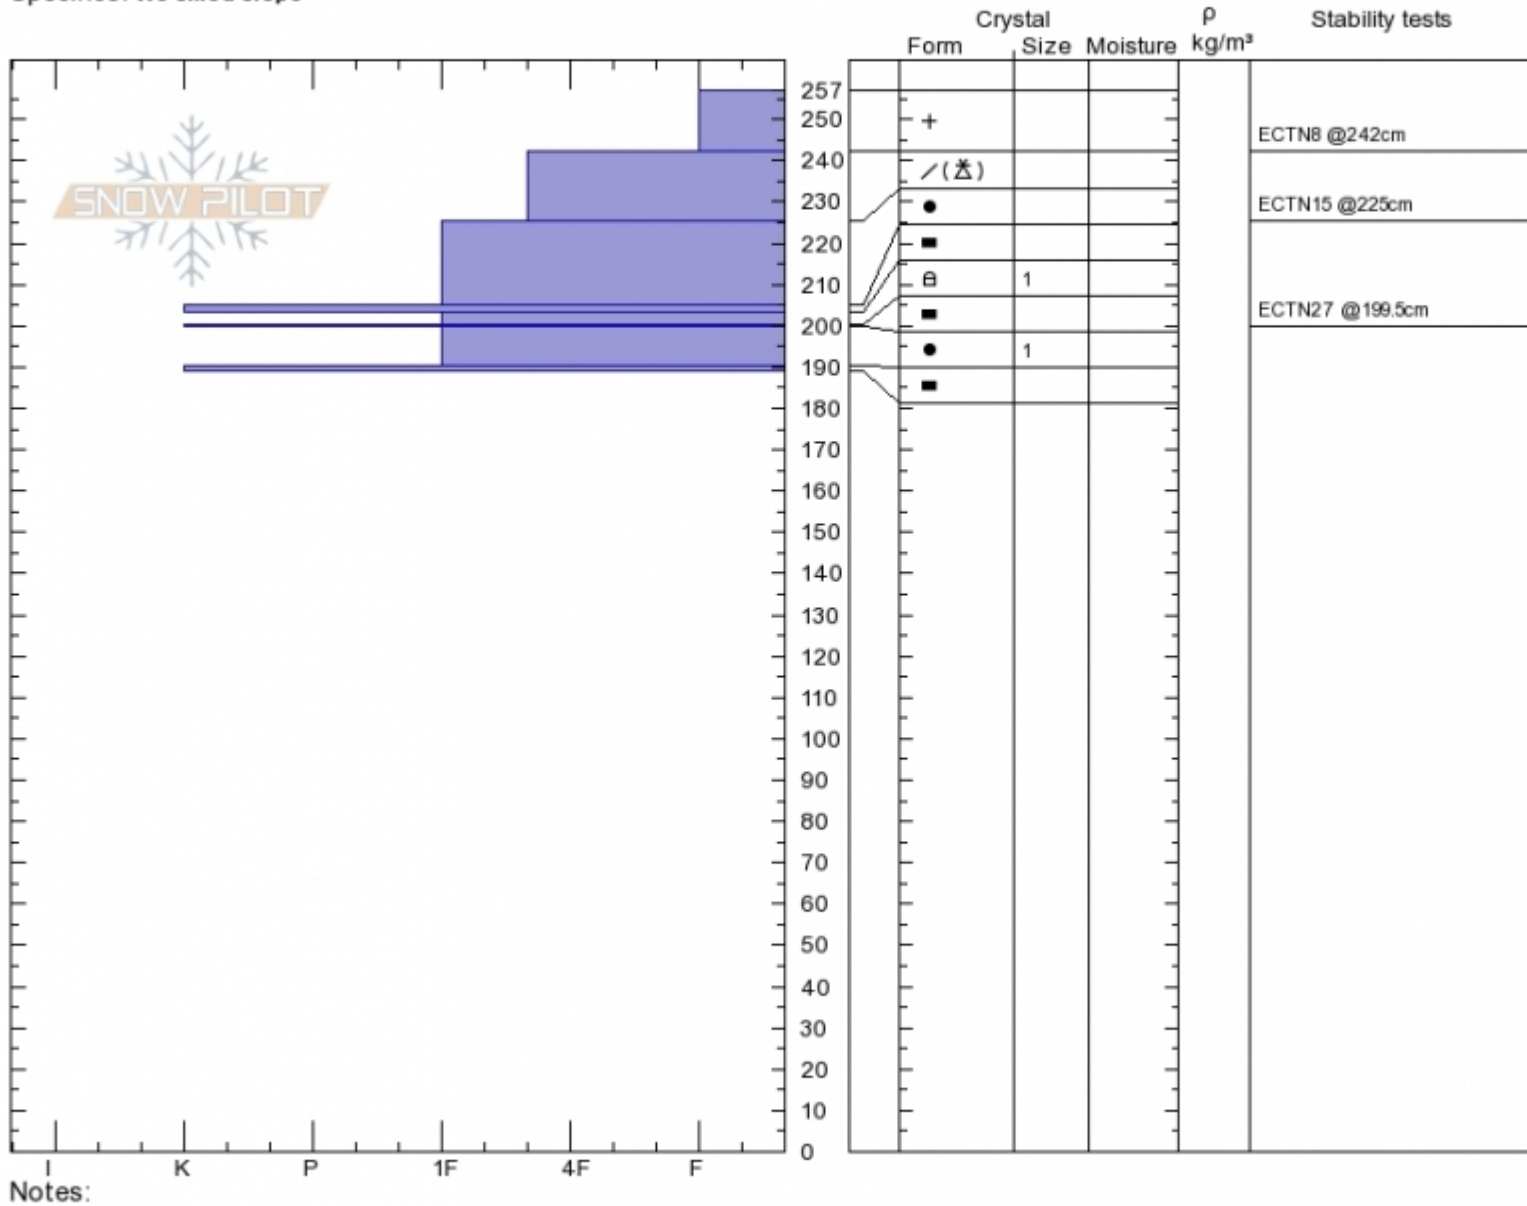

Palisades Butte
 Gallatin Range-N
 MT
 Elevation: 9650 ft
 Aspect: 160°
 Specifics: We skied slope

Doug Chabot-Admin
 Thu Mar 29 11:45 2018
 Co-ord: 45.41848N, -110.97893W
 Slope Angle: 32°
 Wind Loading: yes

Stability: **Very Good**
 Air Temperature: -7°C
 Sky Cover: **CLR**
 Precipitation: **NO**
 Wind: **W Moderate**

HS257
 Stability Test Notes

Layer No

Advisory Region
 Northern Gallatin
 Northern Gallatin, 2018-04-01