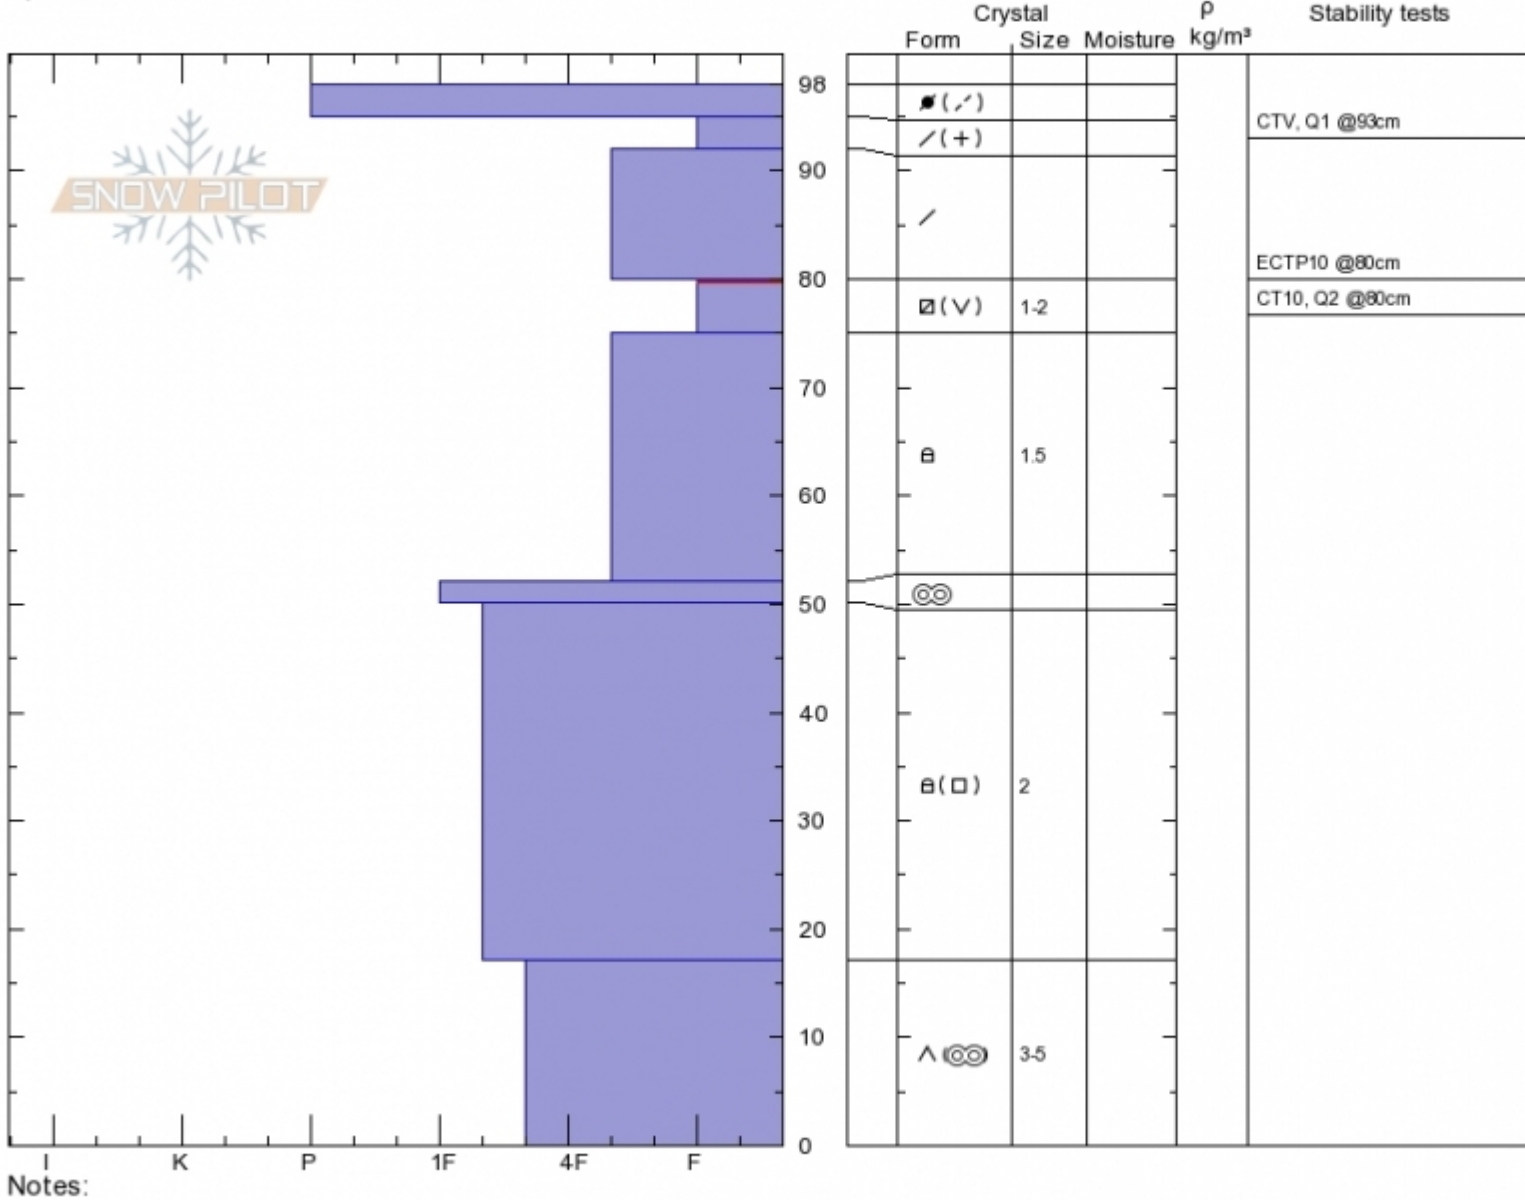

Second Yellow Mule
Madison Range-N
MT

Elevation: 9380 ft
Aspect: 45°

Alex Marienthal
Sun Dec 16 10:20 2018
Co-ord: 45.17730N, -111.40087W
Slope Angle: 30°
Wind Loading: yes

Stability: **Poor**
Air Temperature:
Sky Cover: **SCT**
Precipitation:
Wind: **Calm**

HS98
Stability Test Notes

Layer No
75-80: Pr
0-17: Icy r

Specifics: Cracking; Recent activity on similar slopes; Recent activity on different slopes; Snowmobile tracks on slope

Advisory Region
Northern Madison
Avalanche Details: [Snowmobiler triggered wind slab on Buck Ridge](#)
Northern Madison, 2018-12-16