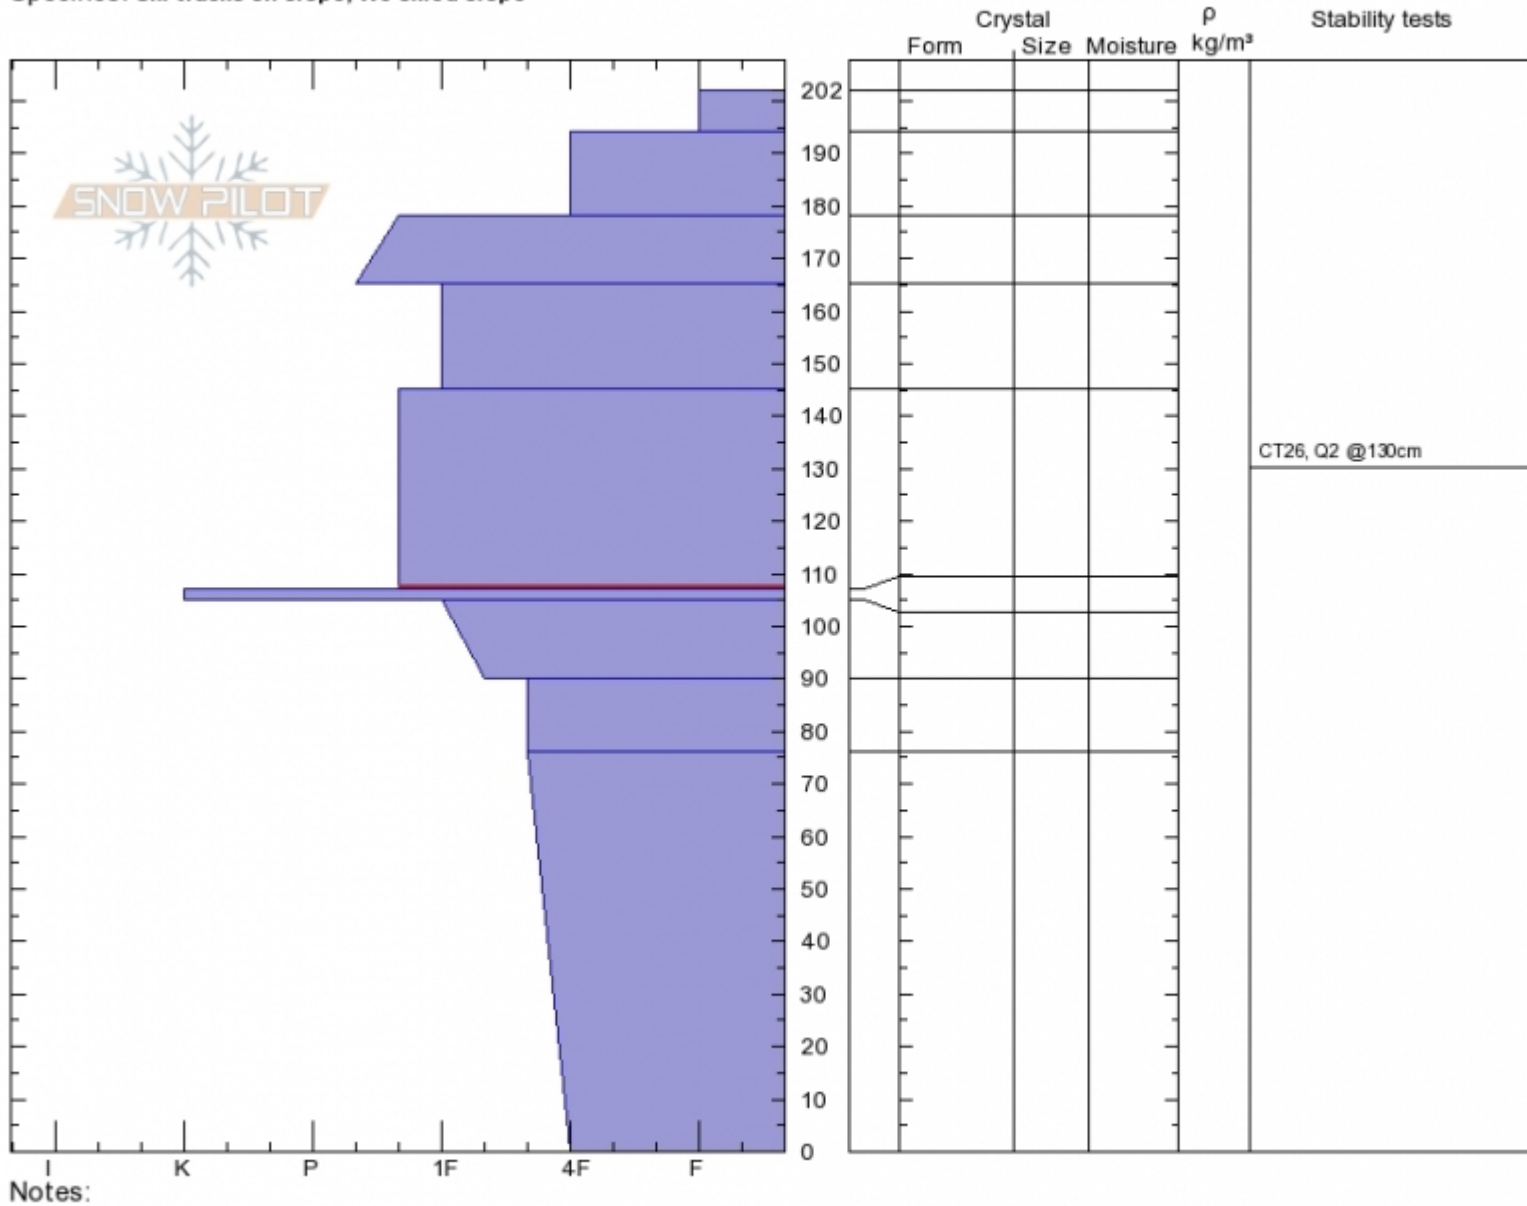

Maid of the Mist
Gallatin Range-N
MT
 Elevation:
 Aspect: **SE**
 Specifics: **Ski tracks on slope; We skied slope**

Erich Schreier
Sun Feb 24 13:00 2019
 Co-ord: **45.41675N, -110.97953W**
 Slope Angle: **26°**
 Wind Loading: **yes**

Stability:
 Air Temperature:
 Sky Cover: **OVC**
 Precipitation: **S2**
 Wind: **N Moderate**

HS202
Stability Test Notes

Layer No
107-145:

Advisory Region
 Northern Gallatin
 Northern Gallatin, 2019-02-28