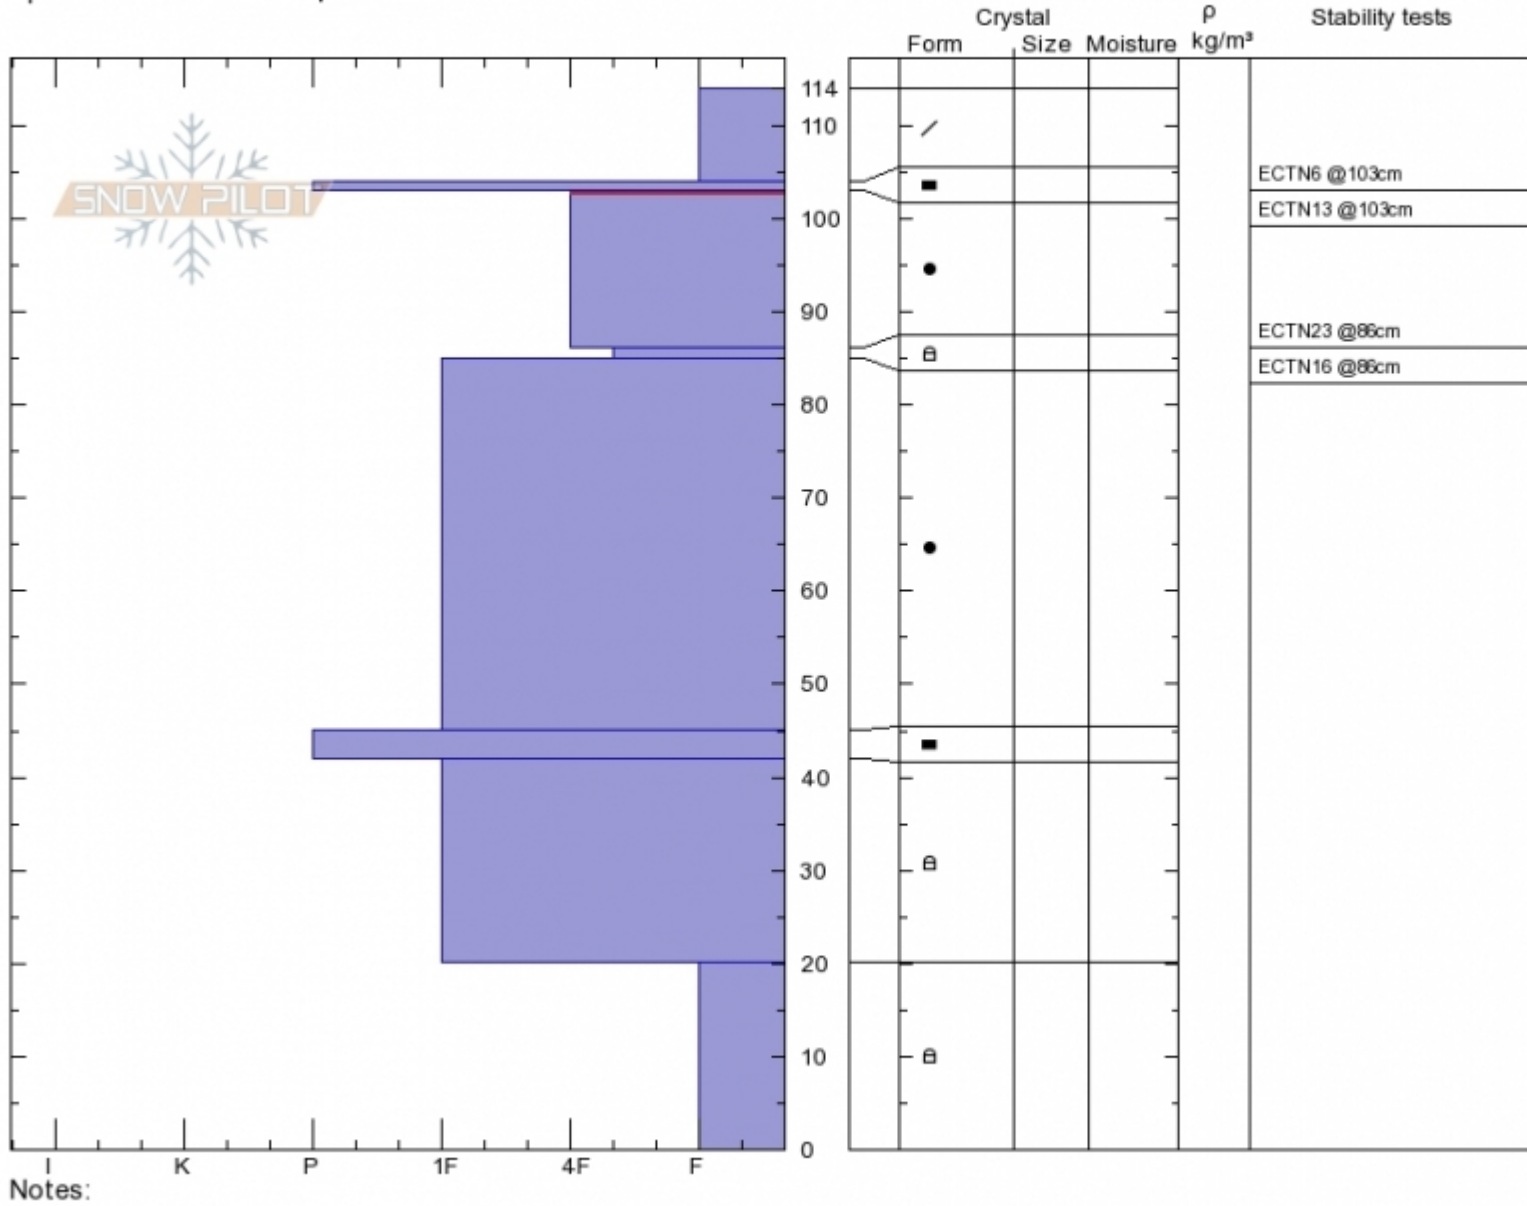

**Hebgen Lake**  
**Lionhead Range**  
**MT**  
 Elevation: **8500 ft**  
 Aspect: **160°**  
 Specifics: **Ski tracks on slope**

**Ian Hoyer**  
**Sun Mar 10 12:00 2019**  
 Co-ord: **44.83823N, -111.33778W**  
 Slope Angle: **20°**  
 Wind Loading:

Stability: **Good**  
 Air Temperature:  
 Sky Cover: **CLR**  
 Precipitation: **NO**  
 Wind: **Calm**

**HS114 PS15**  
 Stability Test Notes

Layer No  
**86-103: P**

Advisory Region  
 Lionhead Range  
 Longitude  
 -111.34W  
 Latitude  
 44.84N  
 Lionhead Range, 2019-03-12