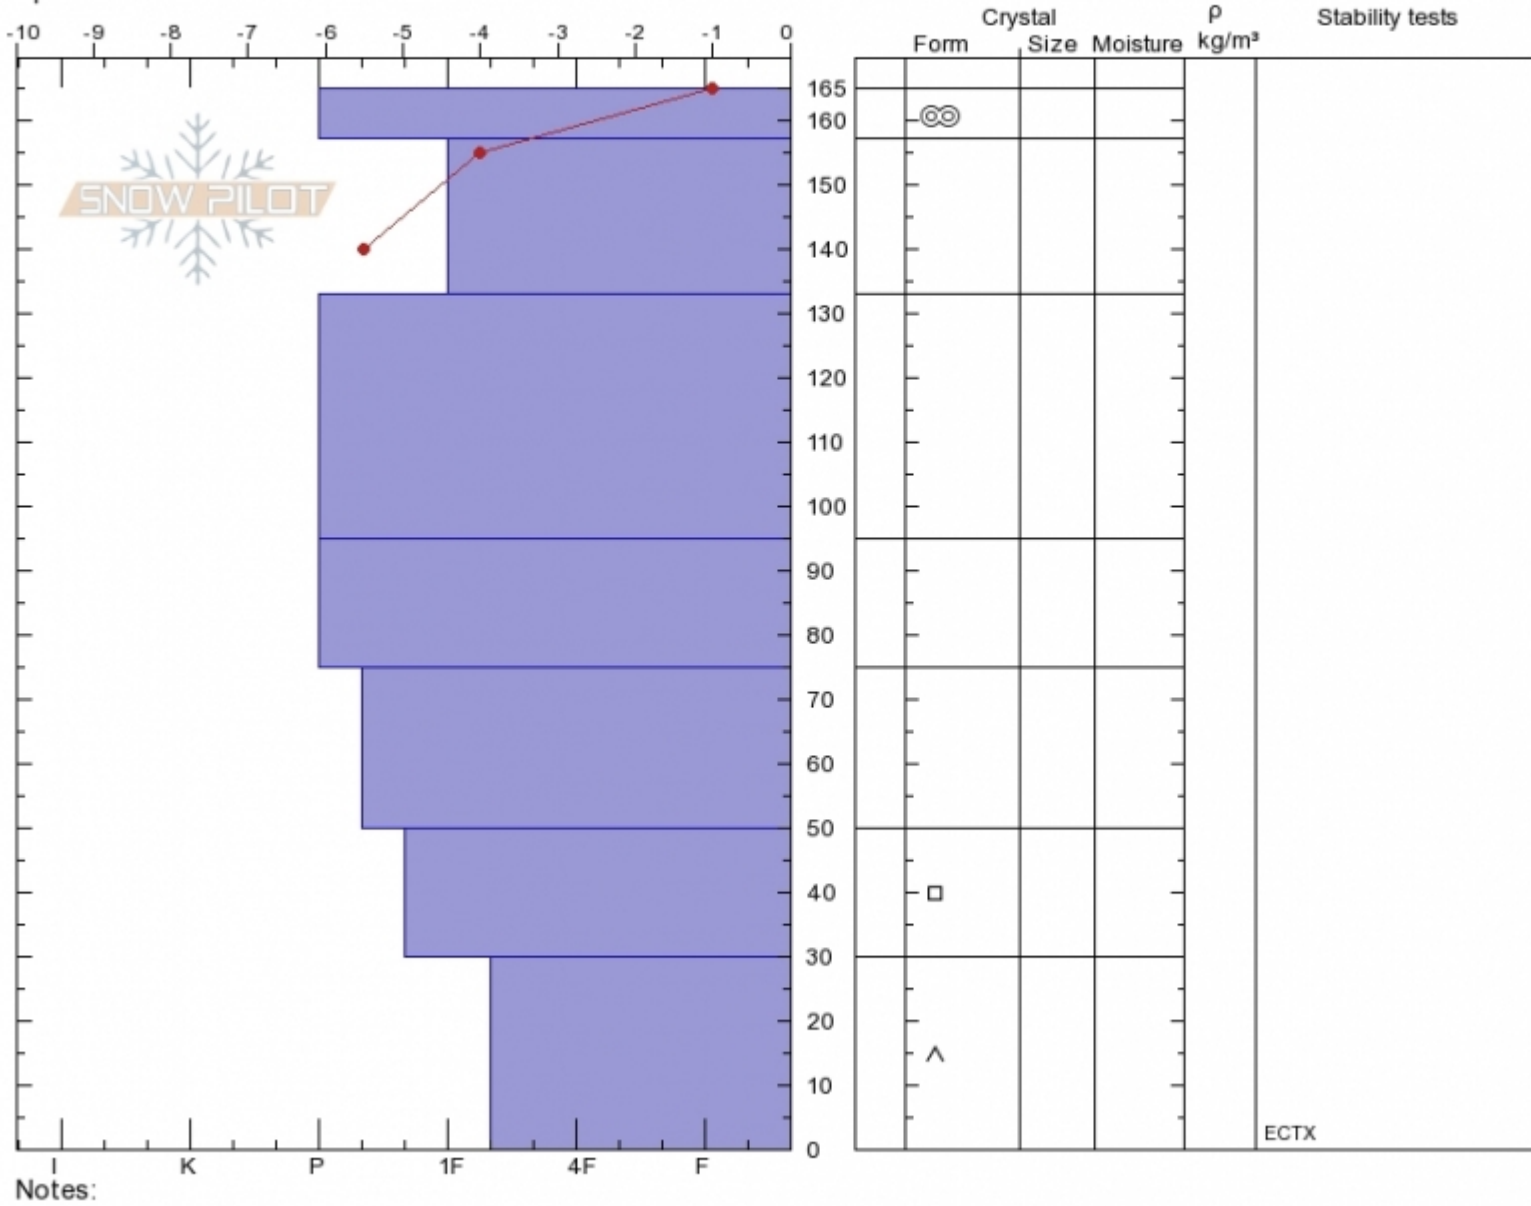

Bacon Rind Mdw
 Madison Range-S
 MT
 Elevation: 8800 ft
 Aspect: 90°
 Specifics:

Doug Chabot-Admin
 Wed Mar 20 12:00 2019
 Co-ord: 44.97056N, -111.09534W
 Slope Angle: 15°
 Wind Loading:

Stability: **Very Good**
 Air Temperature: -1°C
 Sky Cover:
 Precipitation: **NO**
 Wind:

HS165
 Stability Test Notes

Layer No

Advisory Region
 Southern Madison
 Southern Madison, 2019-03-20