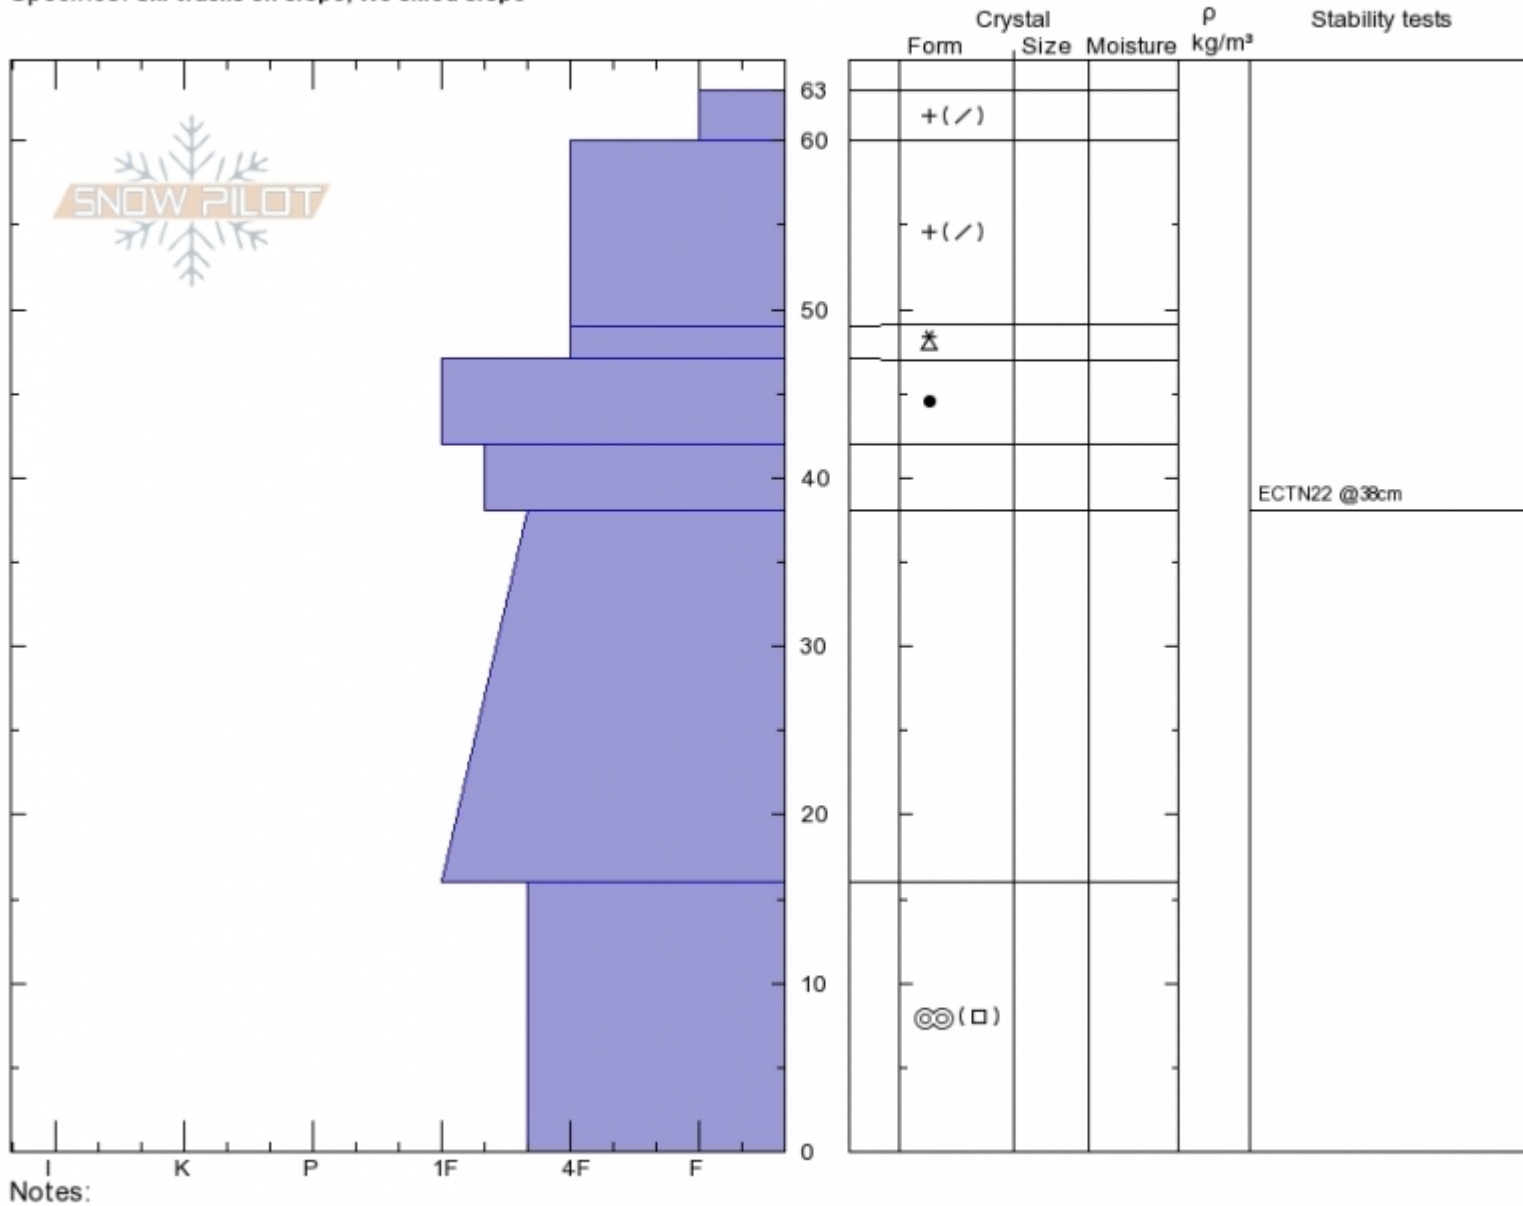

**Lower Reefer Chute**  
**Bridger Range**  
**MT**  
 Elevation: **8082 ft**  
 Aspect: **20°**  
 Specifics: **Ski tracks on slope; We skied slope**

**Alex Marienthal**  
**10/27/2019 - 11:15am**  
 Co-ord: **45.82920N, -110.93093W**  
 Slope Angle: **32°**  
 Wind Loading: **no**

Stability: **Good**  
 Air Temperature: **-17°C**  
 Sky Cover: **BKN**  
 Precipitation: **S-1**  
 Wind: **W Light Breeze**

HS:**63**  
 Stability Test Notes

Layer No

Advisory Region  
 Bridger Range  
 Longitude  
 -110.93W  
 Latitude  
 45.83N