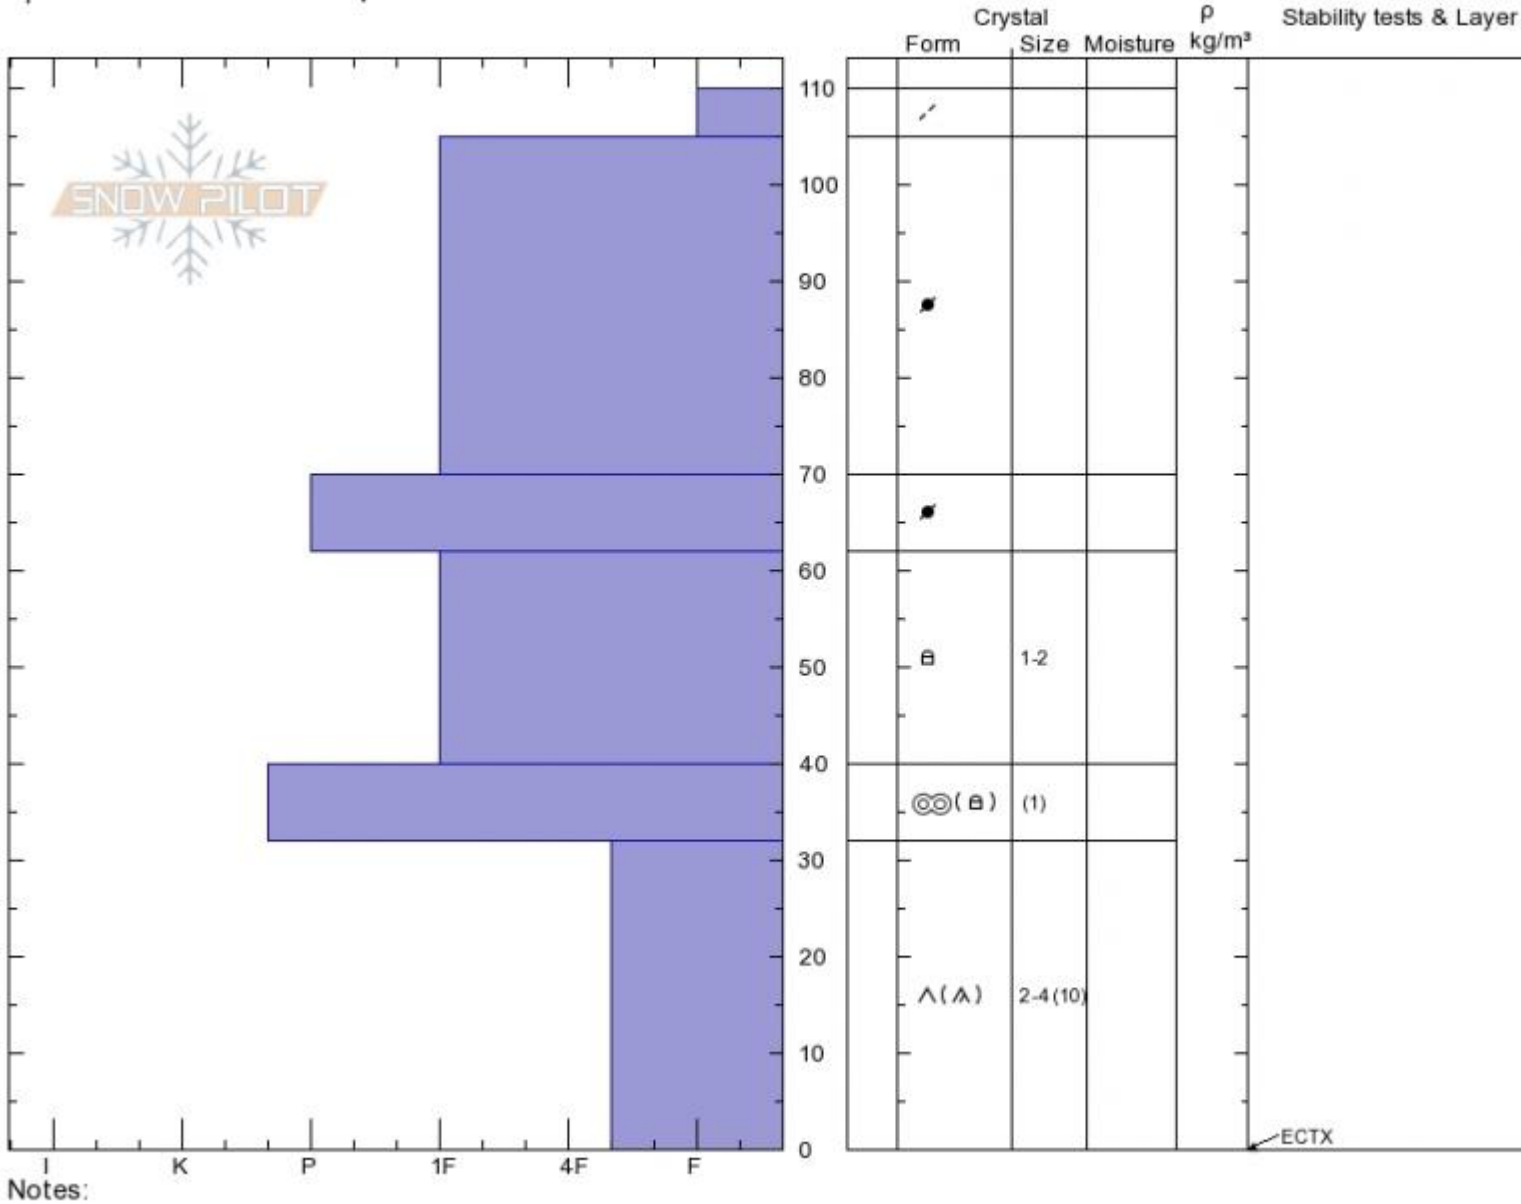

Cedar Mountain
Madison Range-N
MT
 Elevation: **9303 ft**
 Aspect: **23°**
 Specifics: **We snowmobiled slope**

Dave Zinn
03/02/2020 - 12:00pm
 Co-ord: **45.22654N, -111.49264W**
 Slope Angle: **15°**
 Wind Loading: **yes**

Stability: **Fair**
 Air Temperature:
 Sky Cover: **SCT**
 Precipitation: **NO**
 Wind: **SW Moderate**

HS: **110** Layer Notes:
 PF: **20** 32-0cm: **Problematic layer**

Advisory Region
 Northern Madison
 Longitude
 -111.49W
 Latitude
 45.23N