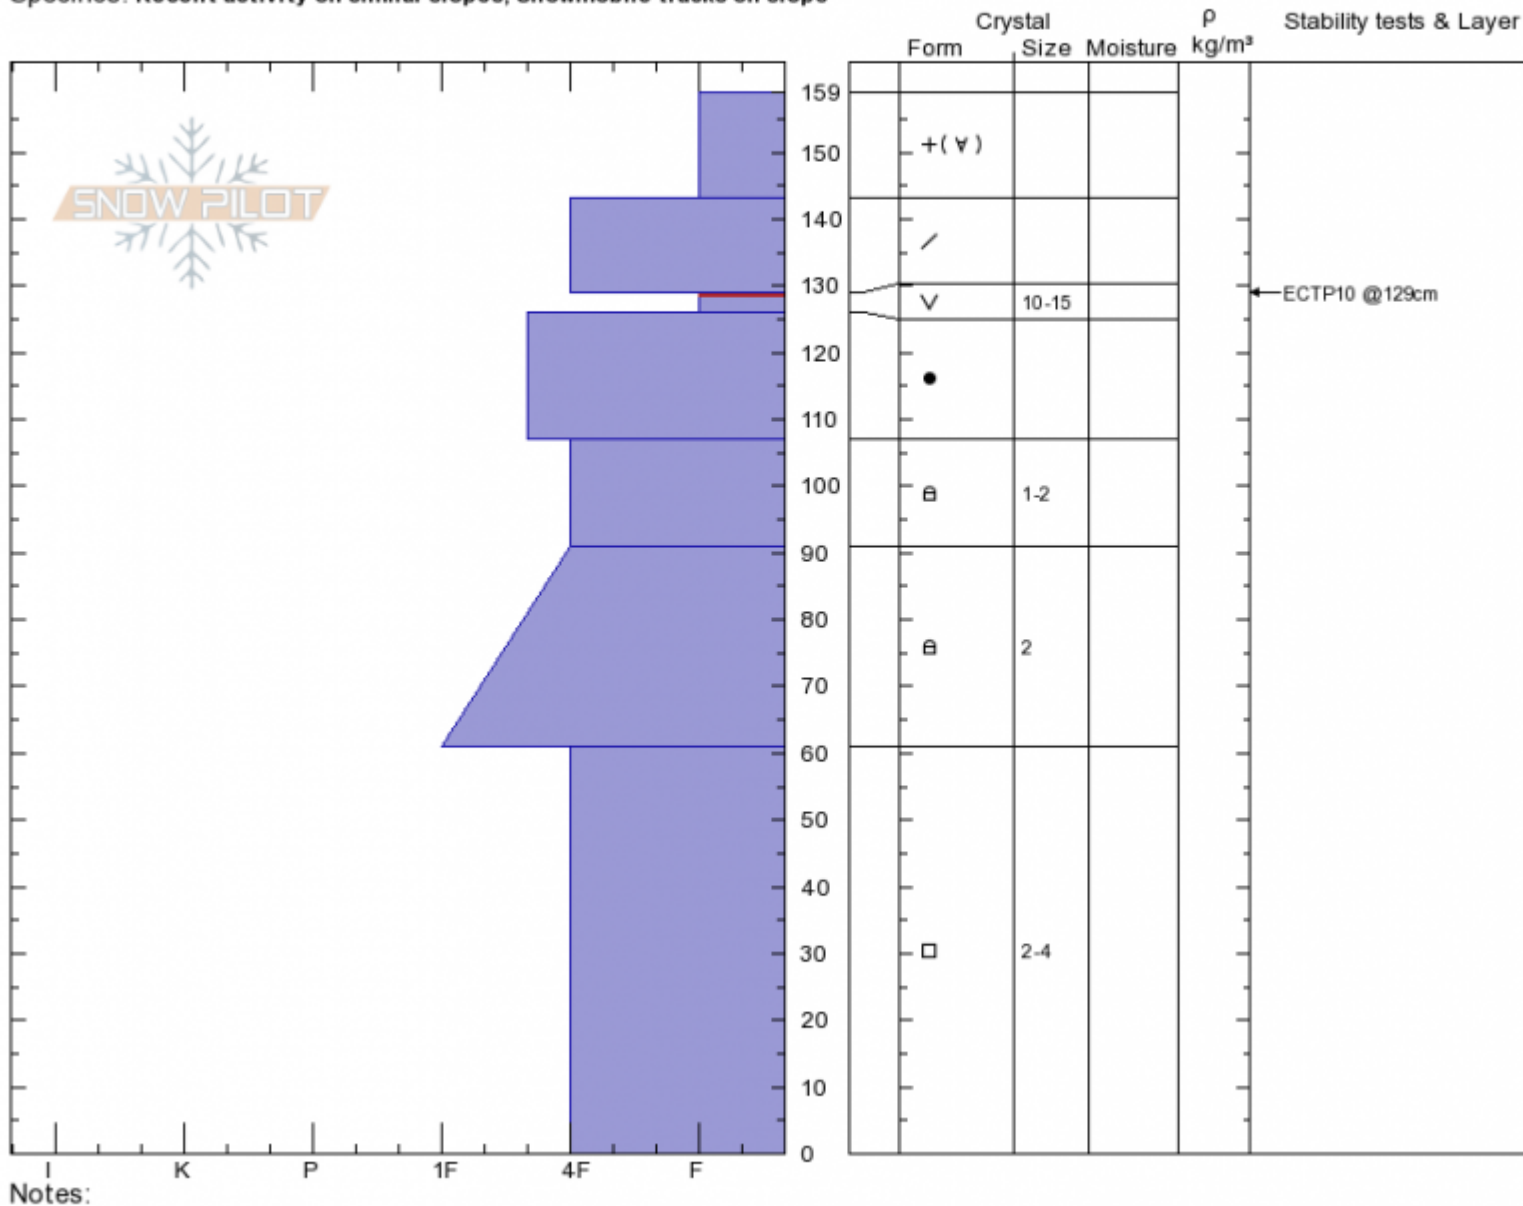

**First Yellowmule**  
**Madison Range-N**  
**MT**  
 Elevation: **9500 ft**  
 Aspect: **360°**  
 Specifics: **Recent activity on similar slopes; Snowmobile tracks on slope**

**Doug Chabot-Admin**  
**03/30/2020 - 10:00am**  
 Co-ord: **45.17627N, -111.38824W**  
 Slope Angle: **36°**  
 Wind Loading:

Stability: **Fair**  
 Air Temperature: **-5°C**  
 Sky Cover: **OVC**  
 Precipitation: **NO**  
 Wind: **Calm**

HS: **159**    Layer Notes:  
 129-126cm: **Problematic layer**

Advisory Region  
 Northern Madison  
 Longitude  
 -111.38W  
 Latitude  
 45.17N