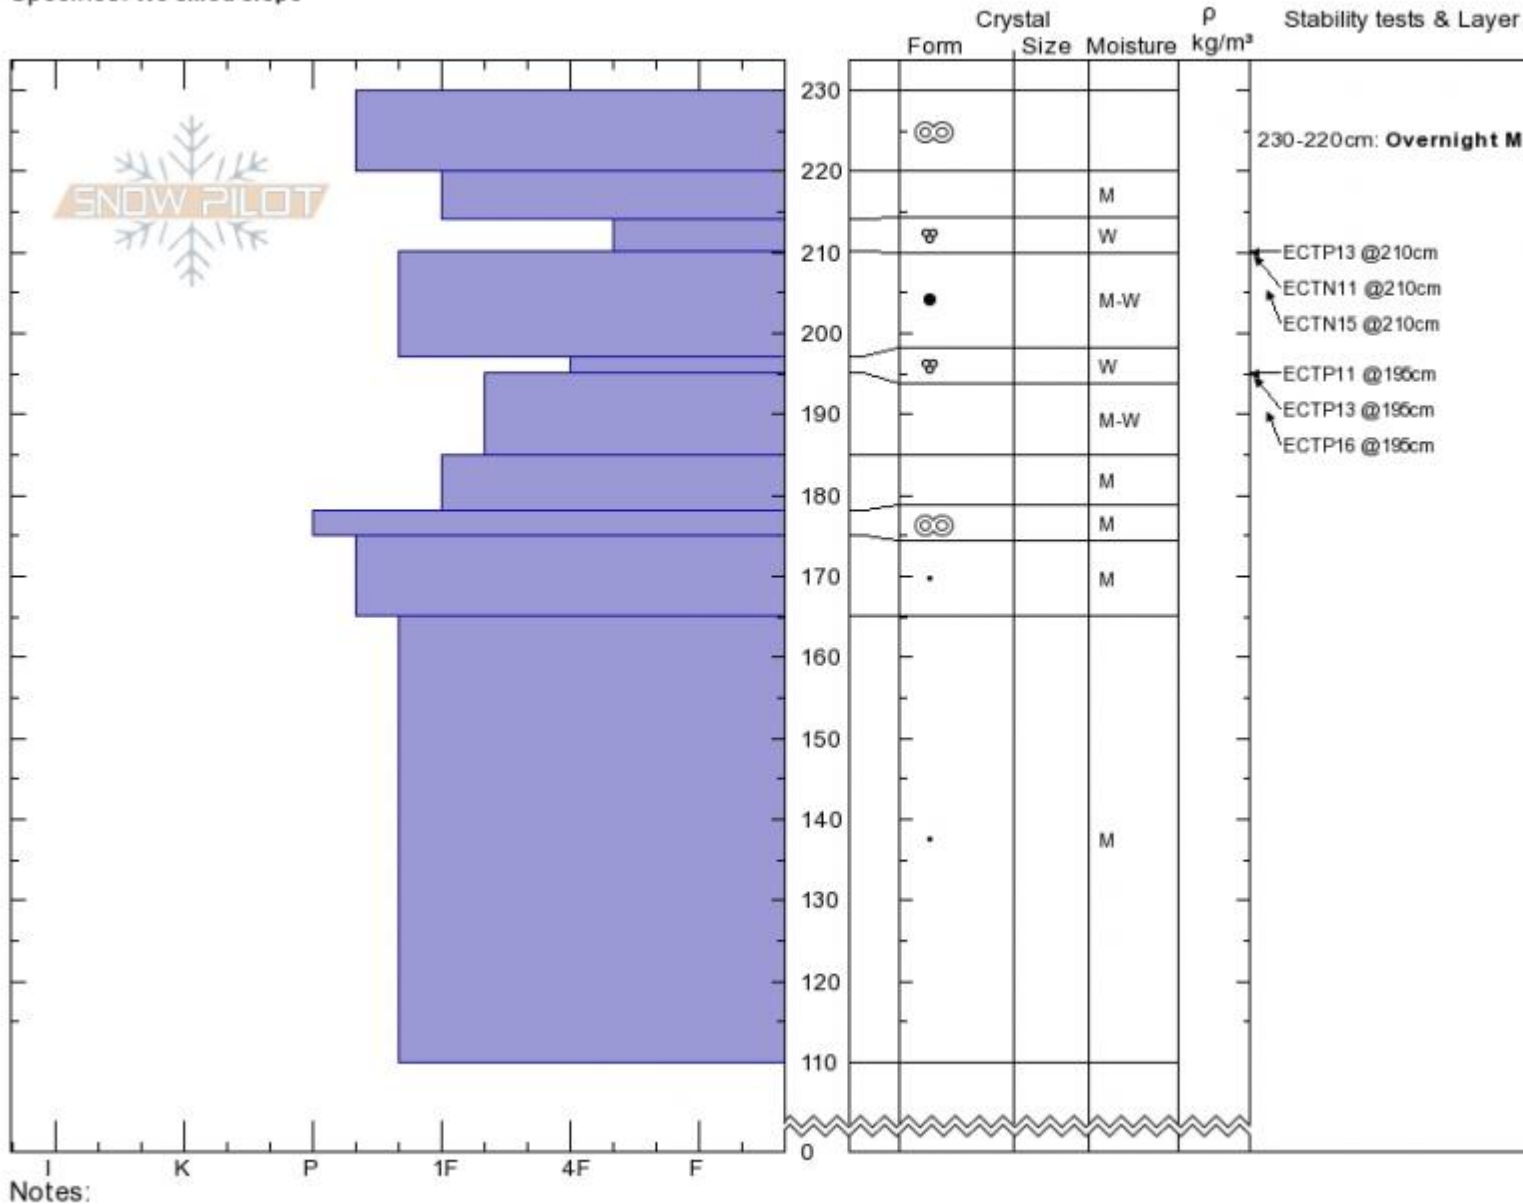

**Fingers Meadow**  
**Bridger Range**  
**MT**  
 Elevation: **7879 ft**  
 Aspect: **90°**  
 Specifics: **We skied slope**

**Alex Marienthal**  
**04/08/2020 - 9:30am**  
 Co-ord: **45.80619N, -110.92669W**  
 Slope Angle: **24°**  
 Wind Loading: **no**

Stability: **Good**  
 Air Temperature:  
 Sky Cover: **CLR**  
 Precipitation: **NO**  
 Wind: **Calm**

HS:**230** Layer Notes:  
 PF:**20** 230-220cm: **Overnight MFcr**  
 PS:**2** 197-195cm: **Problematic layer**

Advisory Region  
 Bridger Range  
 Longitude  
 -110.92W  
 Latitude  
 45.82N  
 Bridger Range, 2020-04-08