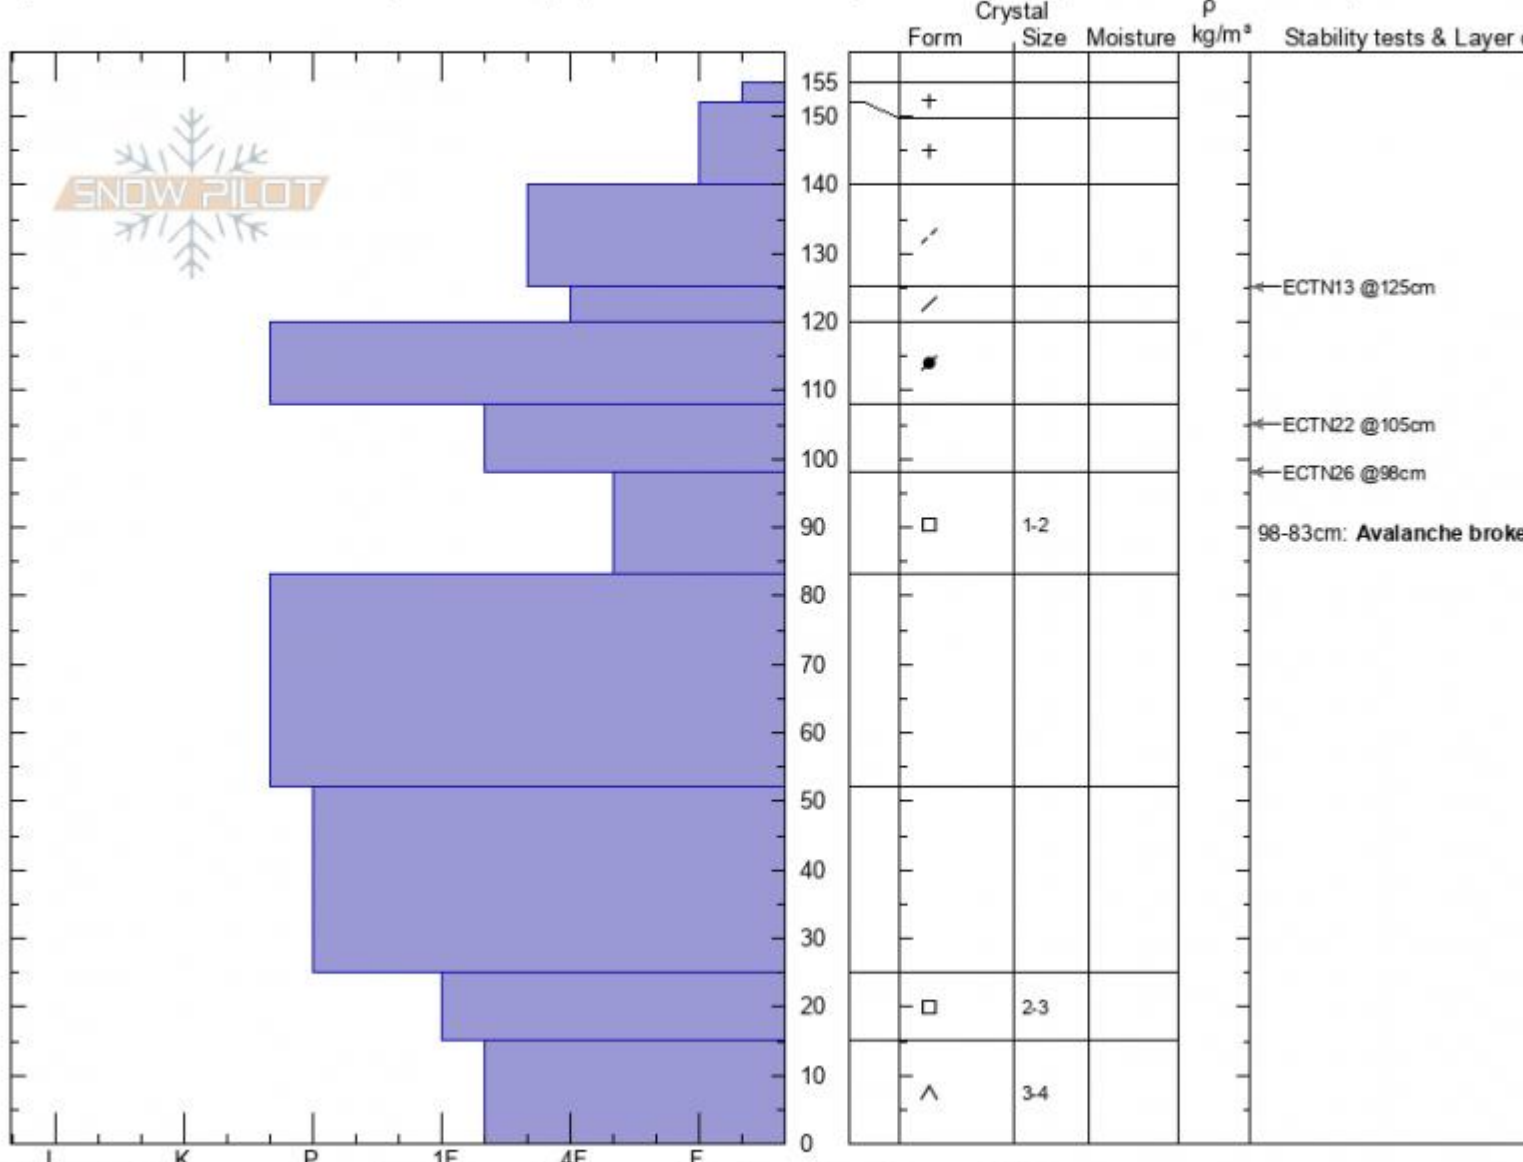

Beaver Creek Crown  
 Madison Range-N  
 MT  
 Elevation: 9400 ft  
 Aspect: 5°

Ian Hoyer  
 01/08/2021 - 12:00pm  
 Co-ord: 45.16978N, -111.36992W  
 Slope Angle: 37°  
 Wind Loading: previous

Stability: **poor**  
 Air Temperature: 19°F  
 Sky Cover: **FEW**  
 Precipitation: **NO**  
 Wind: **Calm**

HS: 155 Layer Notes:  
 98-83cm: **Avalanche broke on b**  
 98-83cm: **Problematic layer**

Specifics: Recent avalanche activity on similar slopes; Recent avalanche activity on different slopes; Snowmobile tracks on slope

Notes: Dug in the crown of an avalanche triggered by a snowmobiler the previous afternoon (1/7/21).

Advisory Region  
 Northern Madison  
 Longitude  
 -111.38W  
 Latitude  
 45.17N

**Avalanche Details:** [Rider triggered large, wide slide on Buck Ridge](#)  
 Northern Madison, 2021-01-08