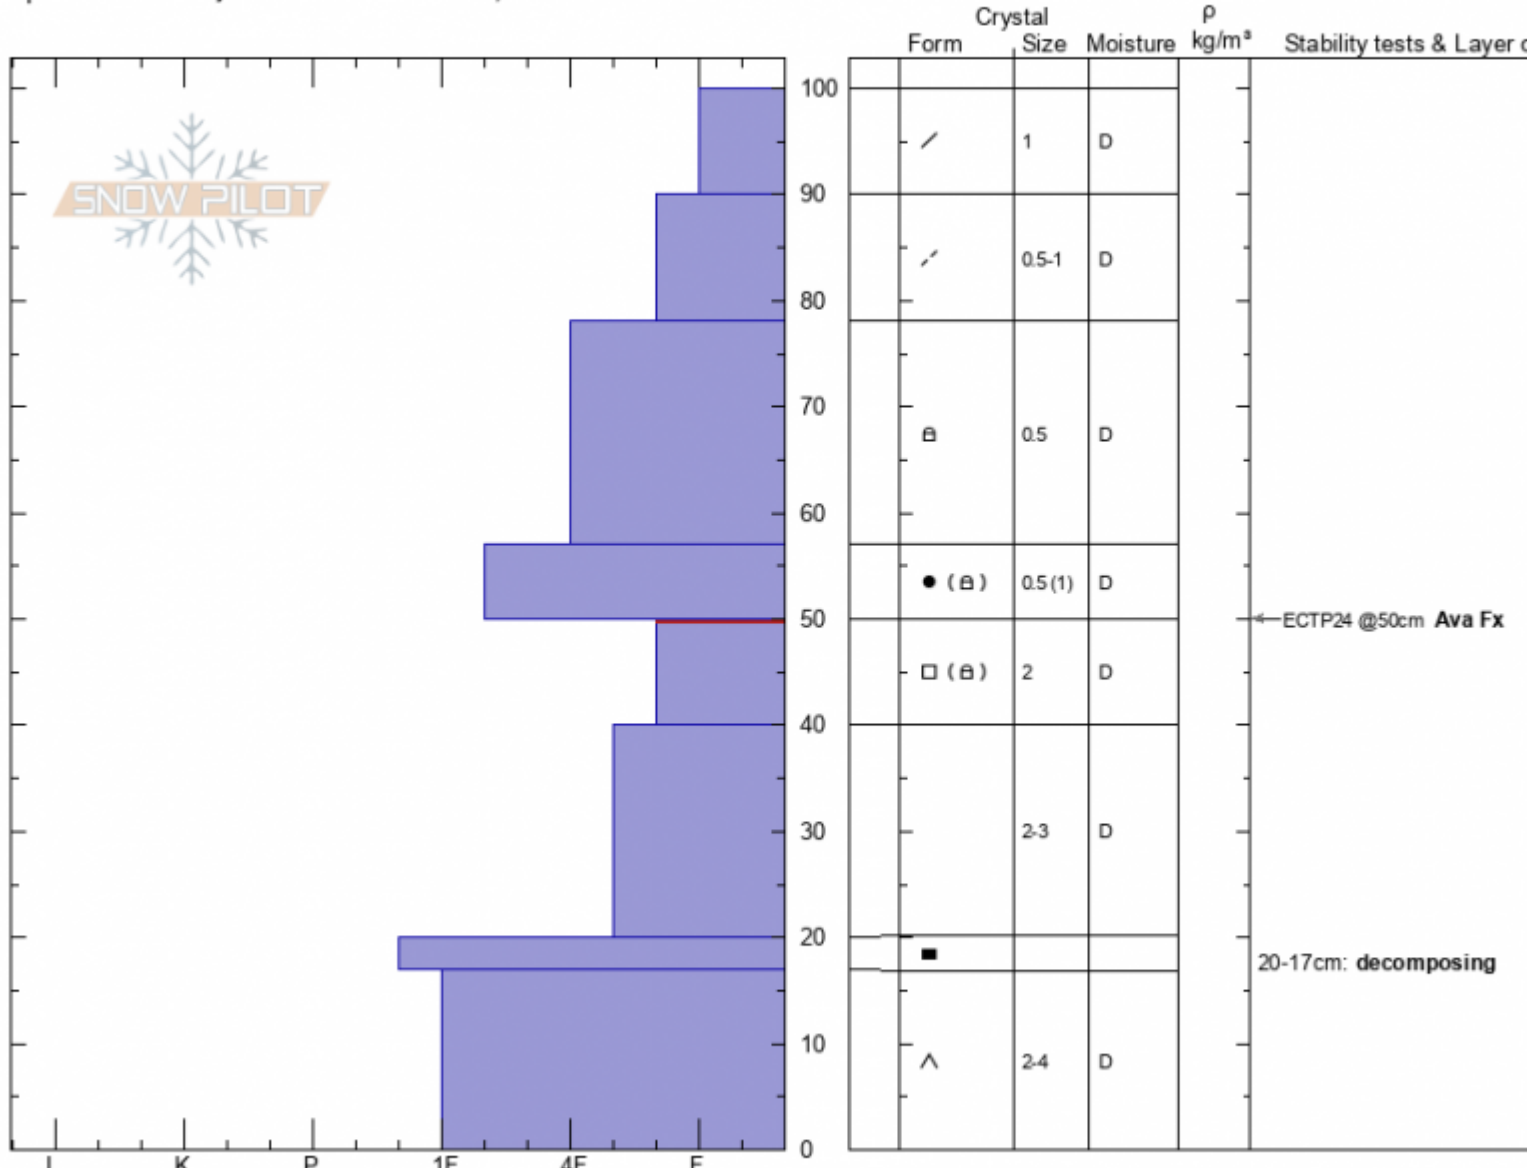

The Fin Avalanche
Absaroka Range
MT
 Elevation: **9775 ft**
 Aspect: **82°**
 Specifics: Pit is adjacent to avalanche: crown; Near Avalanche at

Doug Chabot-Admin
01/09/2021 - 1:00pm
 Co-ord: **45.00608N, -109.95671W**
 Slope Angle: **33°**
 Wind Loading: **no**

Stability:
 Air Temperature: **-7°C**
 Sky Cover: **CLR**
 Precipitation: **NO**
 Wind: **Calm**

HS: **100** Layer Notes:
 50-40cm: **Problematic layer**
 20-17cm: **decomposing**

Notes: The avalanche caught and partially buried three skiers. Info and pictures are here: <https://www.mtavalanche.com/node/23644>

Advisory Region
 Cooke City
 Longitude
 -109.95W
 Latitude
 45.00N

Avalanche Details: [Skier triggered, caught and injured on The Fin](#)
 Cooke City, 2021-01-10