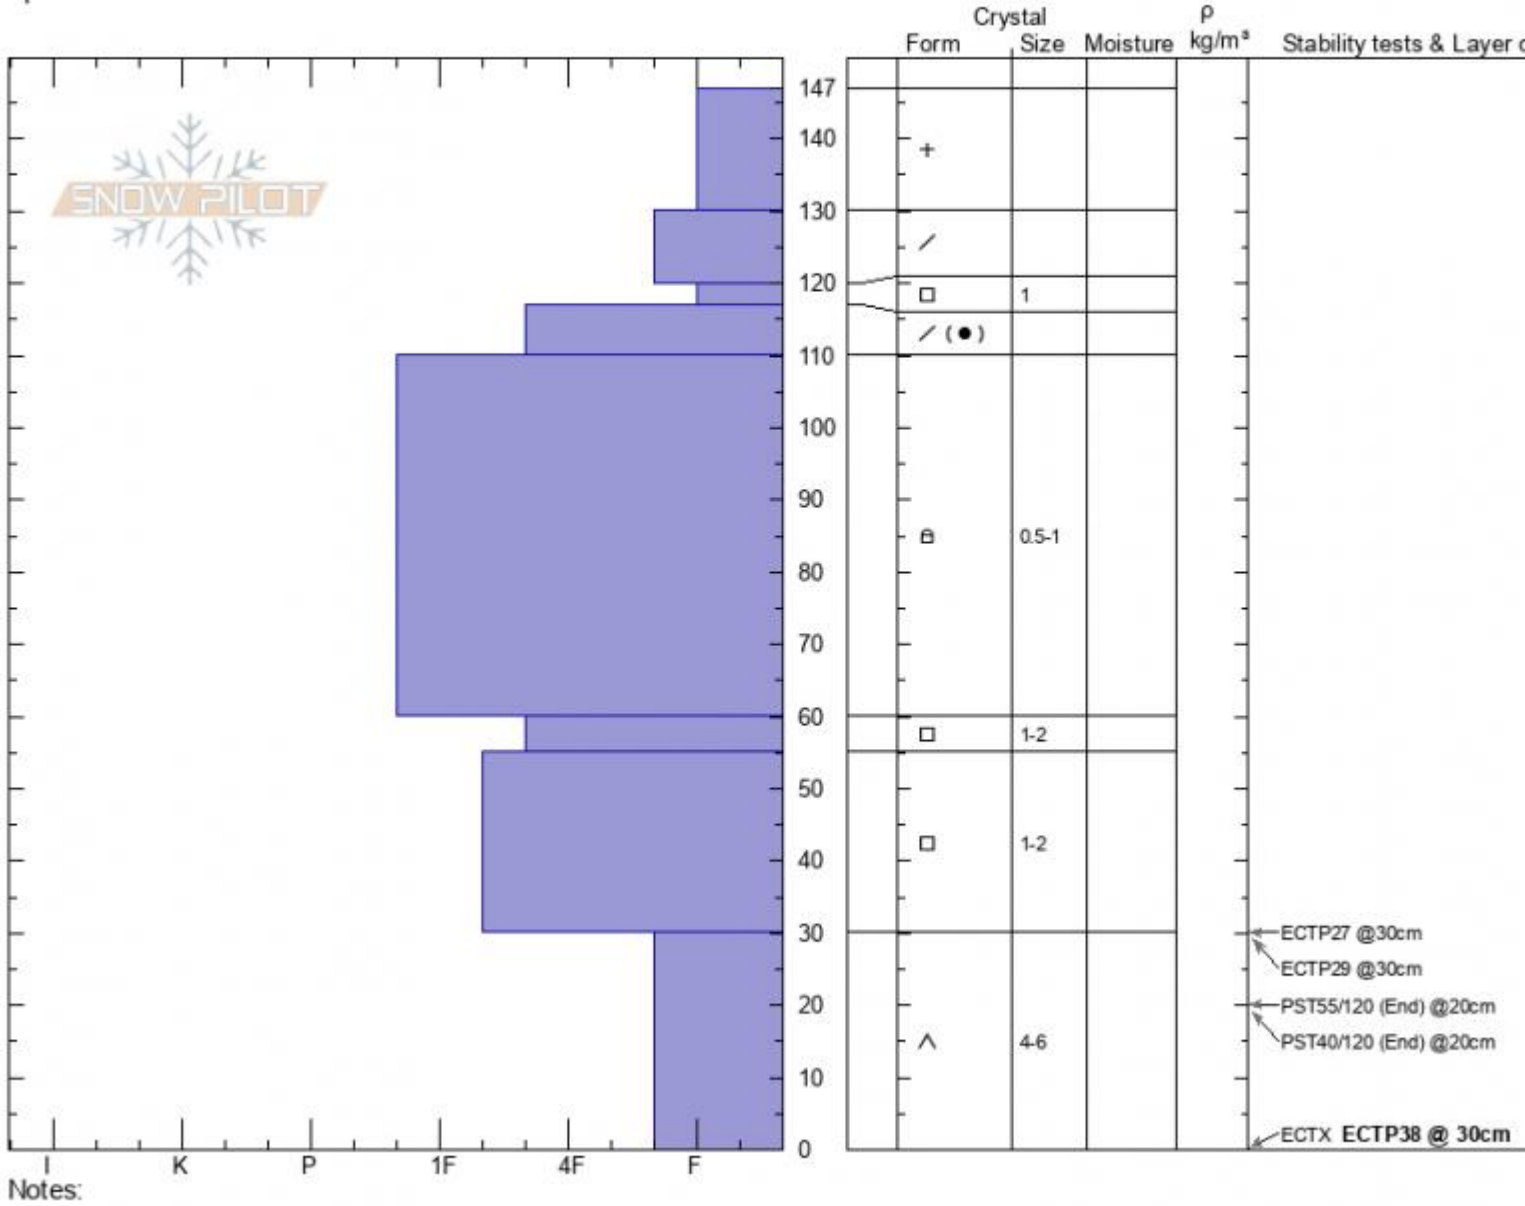

Mt Ellis SE of top  
 Gallatin Range-N  
 MT  
 Elevation: 8110 ft  
 Aspect: 66°  
 Specifics:

Alex Marienthal  
 02/27/2021 - 12:15am  
 Co-ord: 45.57687N, -110.95295W  
 Slope Angle: 28°  
 Wind Loading: previous

Stability: fair  
 Air Temperature:  
 Sky Cover: SCT  
 Precipitation: S-1  
 Wind: Calm

HS: 147 Layer Notes:  
 PF: 35 30-0cm: Problematic layer  
 PS: 20

Advisory Region  
 Northern Gallatin  
 Longitude  
 -110.96W  
 Latitude  
 45.58N  
 Northern Gallatin, 2021-02-27