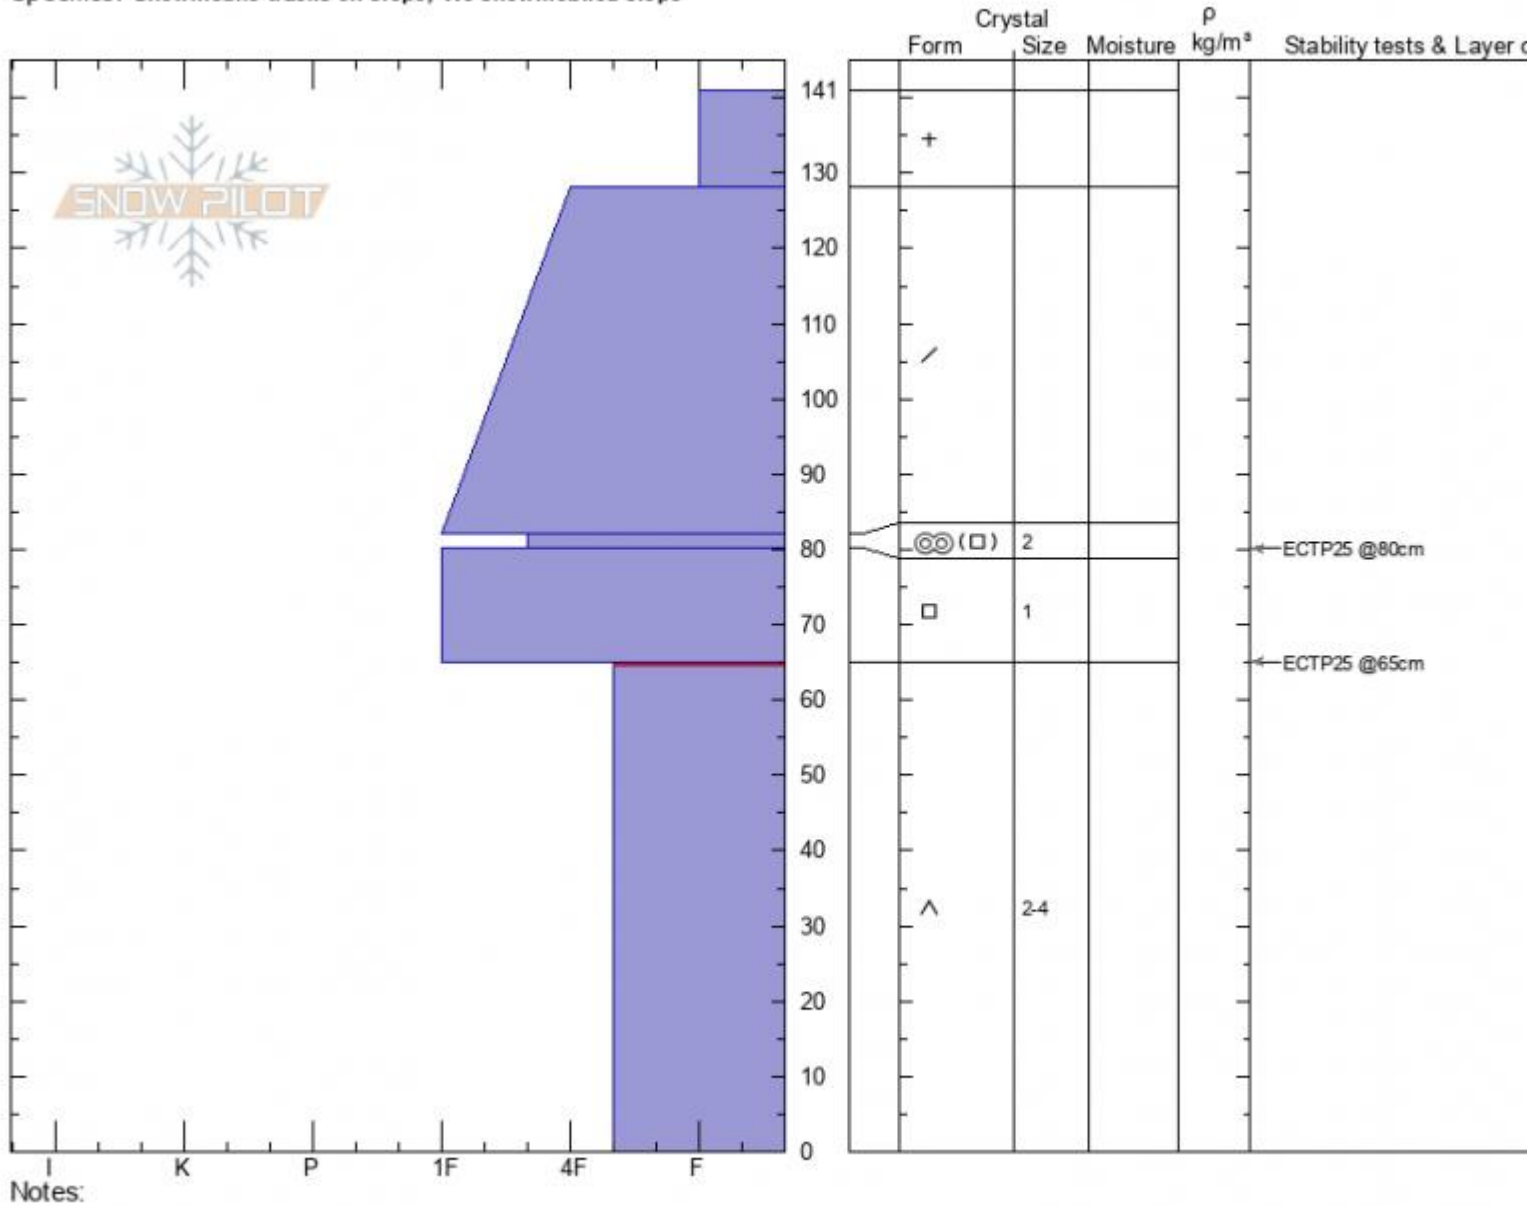

Kirkwood Ridge
Madison Range-S
MT

Elevation: 8350 ft
Aspect: 240°

Specifics: Snowmobile tracks on slope; We snowmobiled slope

Dave Zinn

03/01/2021 - 2:15am

Co-ord: 44.86144N, -111.23657W

Slope Angle: 22°

Wind Loading: no

Stability: fair

Air Temperature:

Sky Cover: CLR

Precipitation: NO

Wind: SW Calm

HS: 141

Layer Notes:

65-0cm: Problematic layer

Notes:
Advisory Region
Southern Madison
Longitude
-111.24W
Latitude
44.87N
Southern Madison, 2021-03-04