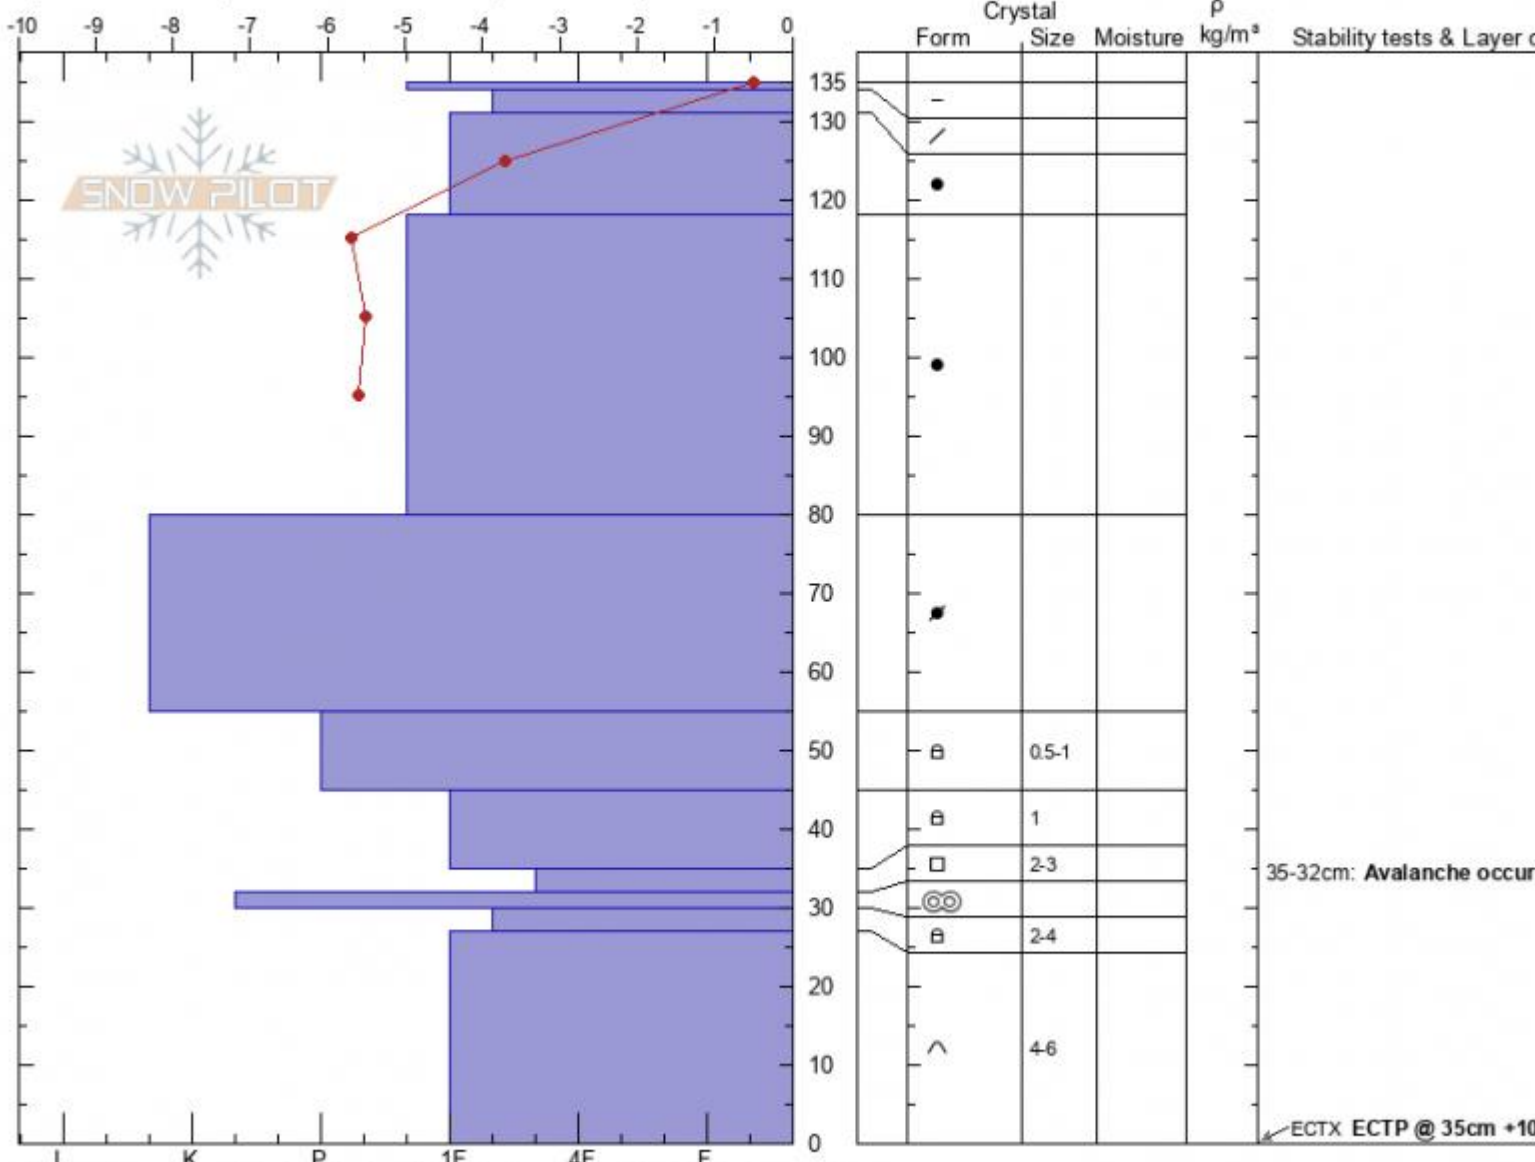

Arden Profile
 Gallatin Range-N
 MT
 Elevation: 10022 ft
 Aspect: 130°
 Specifics: Pit is adjacent to avalanche: flank; We skied slope

Dave Zinn
 03/07/2021 - 1:15am
 Co-ord: 45.41242N, -110.98846W
 Slope Angle: 35°
 Wind Loading: previous

Stability: good
 Air Temperature: -3°C
 Sky Cover: FEW
 Precipitation: NO
 Wind: W Light Breeze

HS: 135 Layer Notes:
 35-32cm: Avalanche occurred

Notes: Dug adjacent to a 10-14 day old avalanche: 600' wide x 650' vert x 3-8' deep

Advisory Region
 Northern Gallatin
 Longitude
 -110.97W
 Latitude
 45.42N

Avalanche Details: [Two large deep slabs near Maid of the Mist](#)
 Northern Gallatin, 2021-03-07