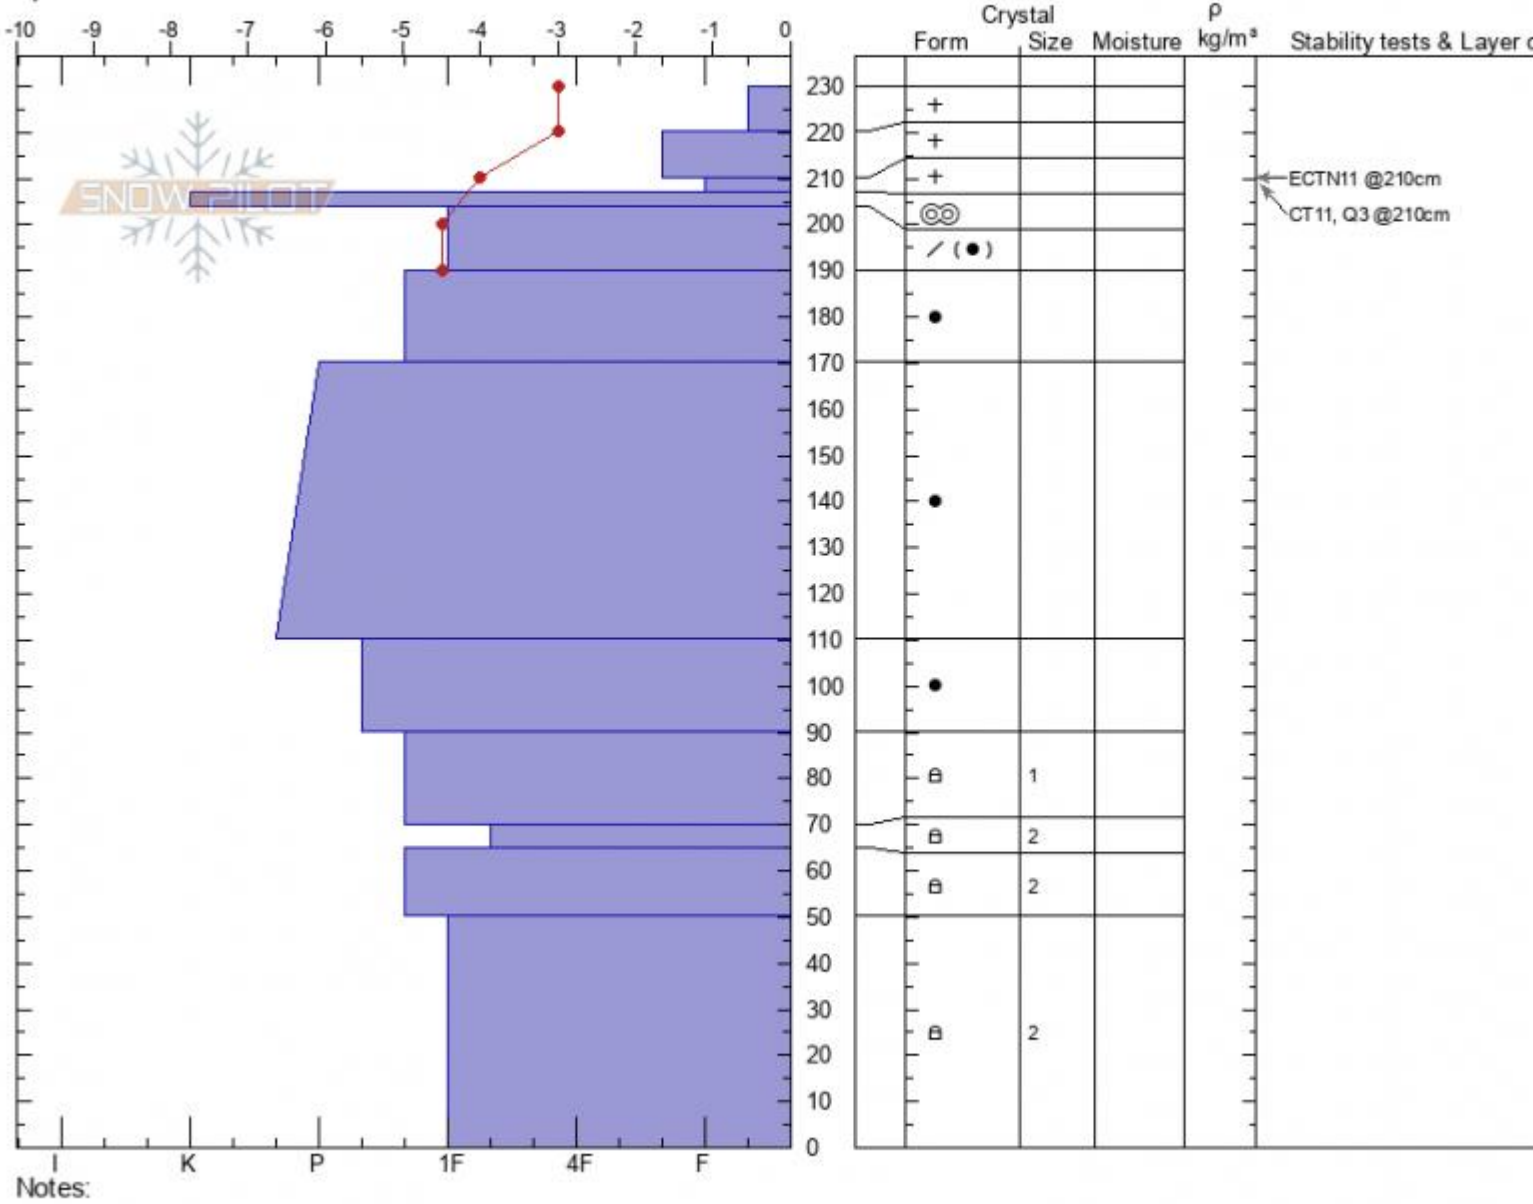

**Mt Abundance Shoulder** Alex Marienthal  
**Cooke City** 03/11/2021 - 1:00pm  
**MT** Co-ord: 45.06337N, -110.01126W  
 Elevation: 9150 ft Slope Angle: 31°  
 Aspect: 100° Wind Loading: previous  
 Specifics:

Stability: **good**  
 Air Temperature:  
 Sky Cover: **CLR**  
 Precipitation: **NO**  
 Wind: **Calm**

HS: **230** Layer Notes:  
 210-207cm: **Problematic layer**

Advisory Region  
 Cooke City  
 Longitude  
 -110.02W  
 Latitude  
 45.08N  
 Cooke City, 2021-03-11