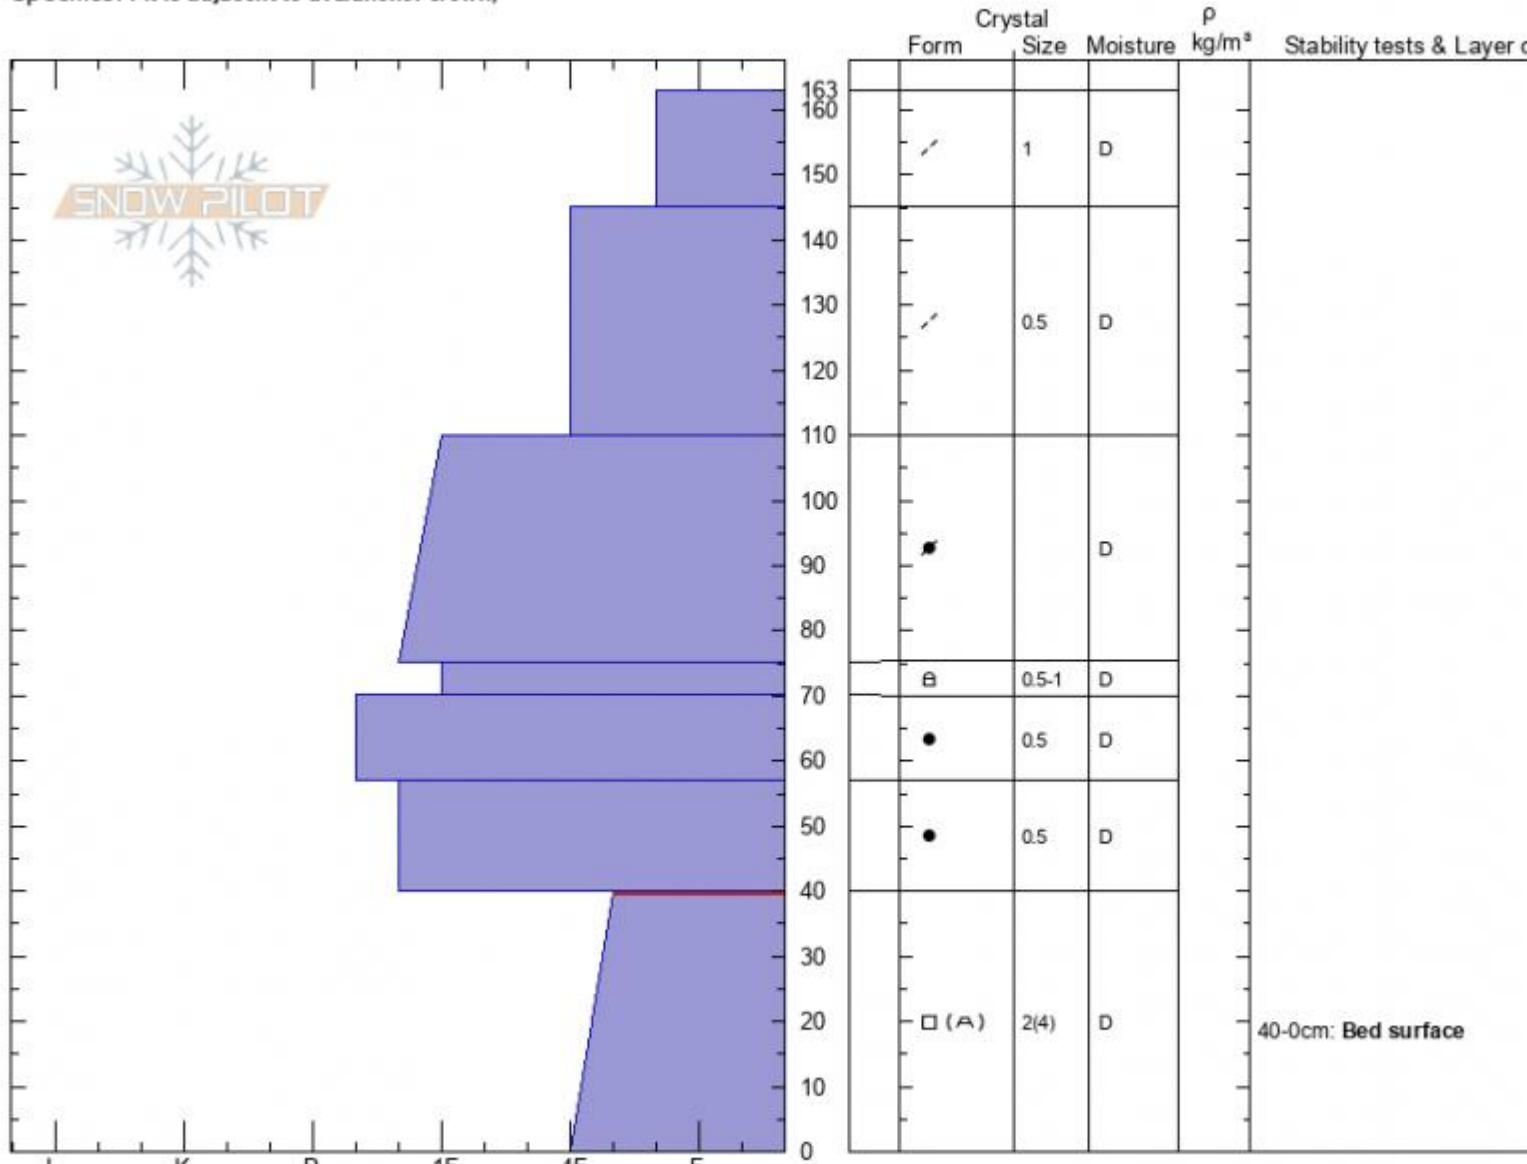

**Scotch Bonnet Crown**  
**Beartooths**  
**MT**  
 Elevation: **10000 ft**  
 Aspect: **130°**  
 Specifics: Pit is adjacent to avalanche: crown;

**Doug Chabot-Admin**  
**12/28/2021 - 9:55am**  
 Co-ord: **45.07147N, -109.94407W**  
 Slope Angle: **33°**  
 Wind Loading: **previous**

Stability: **Poor**  
 Air Temperature: **-23°C**  
 Sky Cover: **OVC**  
 Precipitation: **NO**  
 Wind: **SW Moderate**

**HS:163** Layer Notes:  
 40-0cm: **Bed surface**  
 40-0cm: **Problematic layer**

Notes: This pit was dug in the crown of the avalanche that killed 2 snowmobilers on December 27, 2021.

Advisory Region  
 Cooke City  
 Longitude  
 -109.95W  
 Latitude  
 45.06N

**Avalanche Details:** [Double Avalanche Fatality, Scotch Bonnet Mountain](#)  
 Cooke City, 2021-12-29