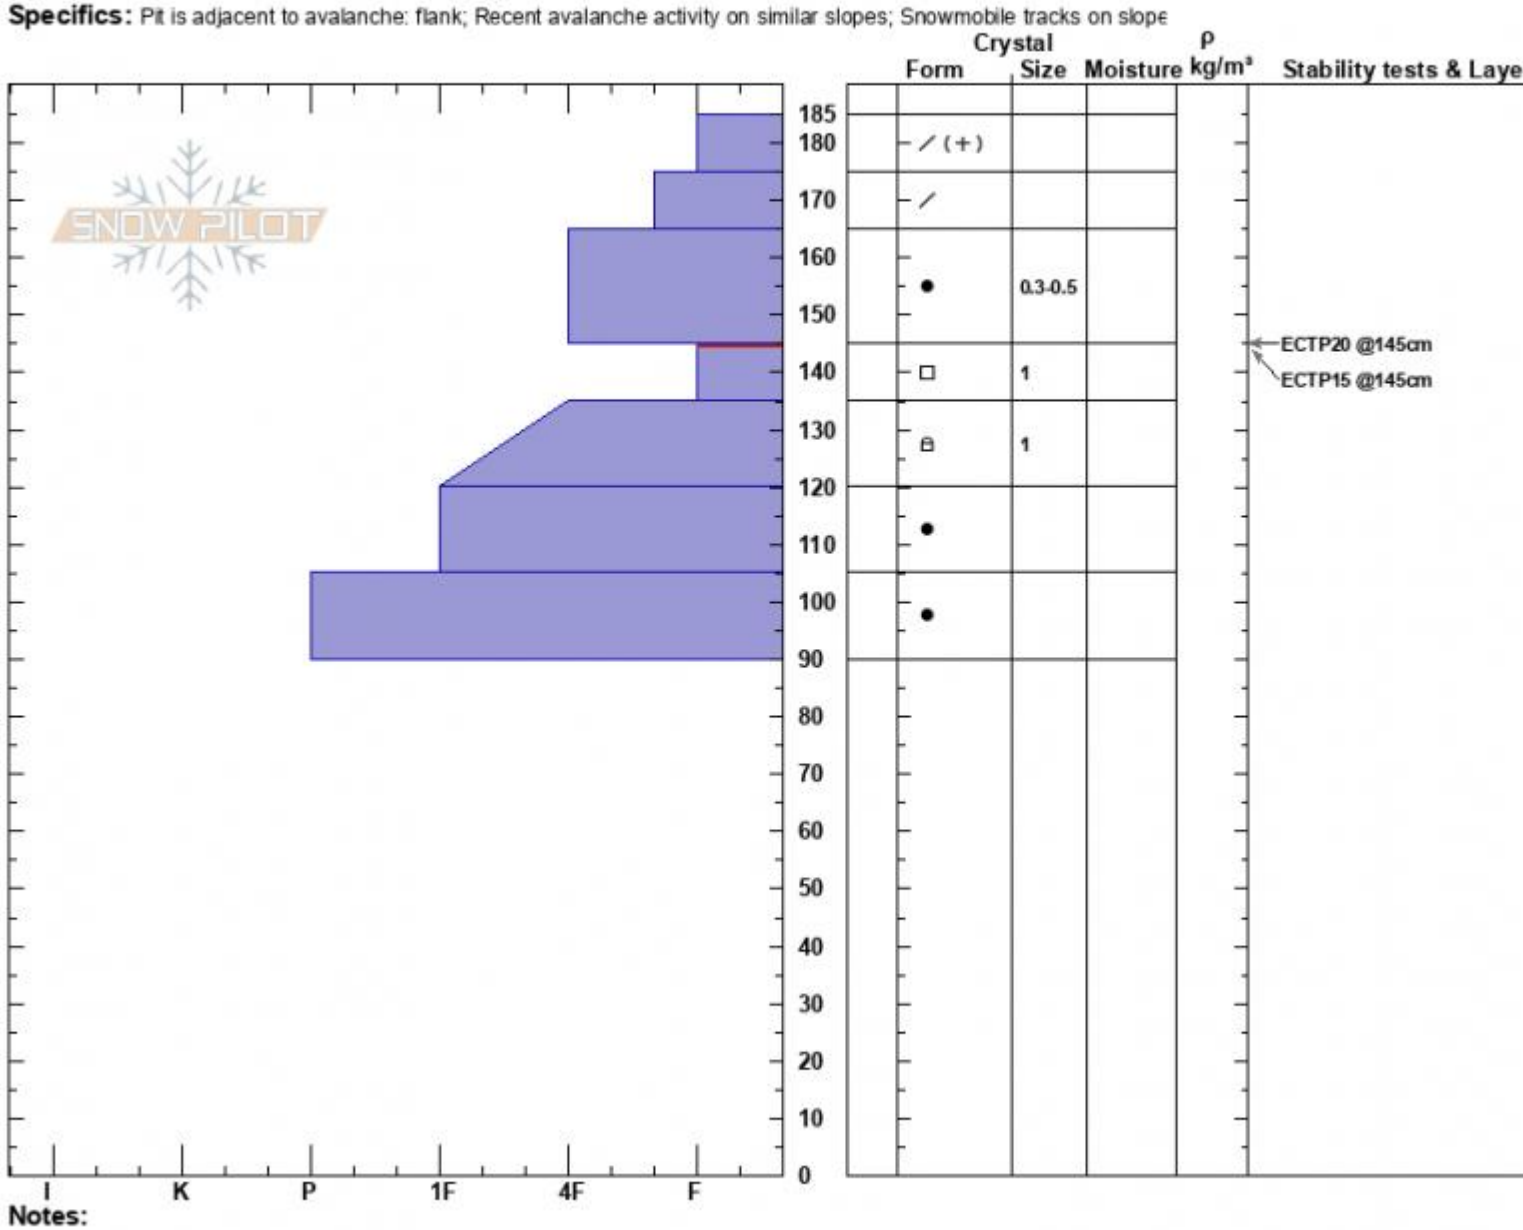

SW Sheep Avalanche
 Cooke City
 MT
 Elevation: 9759 ft
 Aspect: 220°
 Specifics: Pit is adjacent to avalanche: flank; Recent avalanche activity on similar slopes; Snowmobile tracks on slope

Alex Marienthal
 02/07/2022 - 12:40pm
 Co-ord: 45.06766N, -109.93215W
 Slope Angle: 25°
 Wind Loading: no

Stability: Poor
 Air Temperature:
 Sky Cover: FEW
 Precipitation: NO
 Wind: Calm

HS:185
 Layer Notes:
 145-135cm: Problematic layer

Dug next to snowmobile triggered avalanche that occurred the morning of 2/6/2022.

Advisory Region
 Cooke City
 Longitude
 -109.93W
 Latitude
 45.07N

Avalanche Details: [Rider-Triggered Avalanche SW face of Sheep Mountain](#)
Cooke City, 2022-02-10