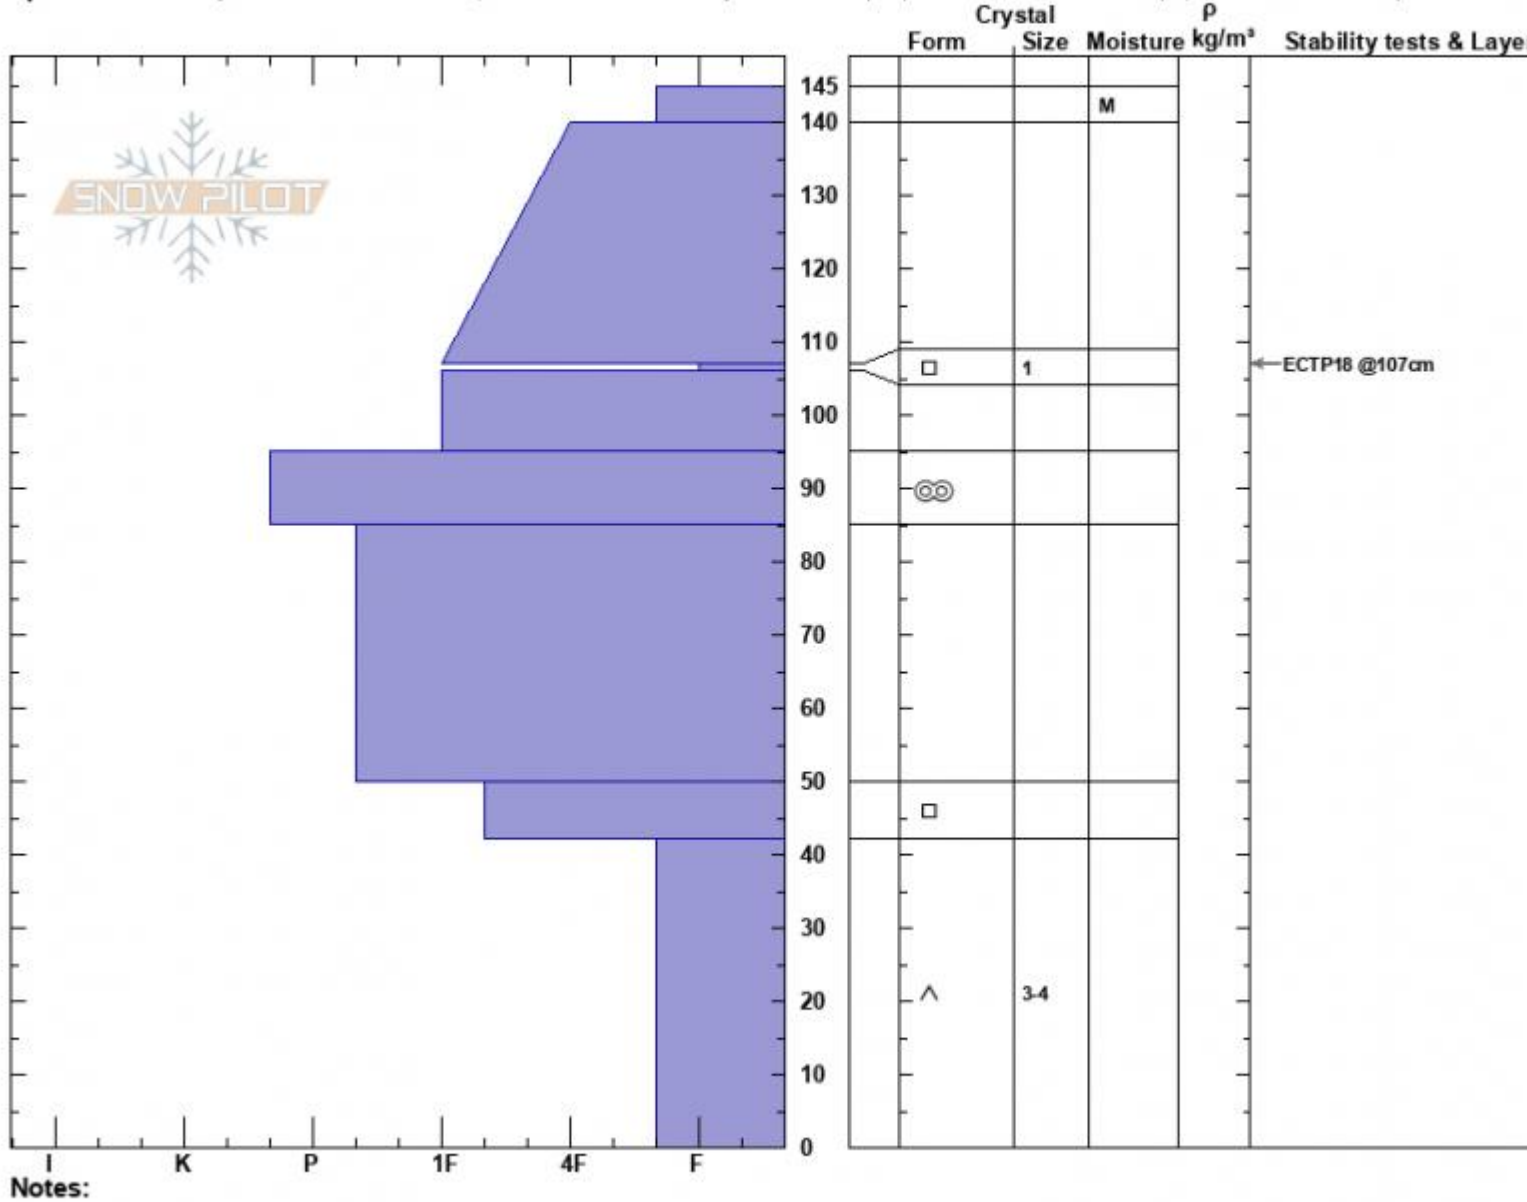

Targhee Creek
 Lionhead Range
 MT
 Elevation: 9600 ft
 Aspect: 75°

Ian Hoyer
 04/02/2024 - 12:00pm
 Co-ord: 44.75039N, -111.39098W
 Slope Angle: 31°
 Wind Loading: no

Stability: Fair
 Air Temperature:
 Sky Cover: CLR
 Precipitation: NO
 Wind: Calm

HS:145 Layer Notes:
 PF:30 107-106cm:Problematic layer

Specifics: Pit is adjacent to avalanche: crown; Recent avalanche activity on similar slopes; Snowmobile tracks on slope; We snowmobiled slope

Notes:

Advisory Region
 Lionhead Range
 Longitude
 -111.32W
 Latitude
 44.71N
 Avalanche Details: [Snowmo triggered small slide at Lionhead](#)
 Lionhead Range, 2024-04-02