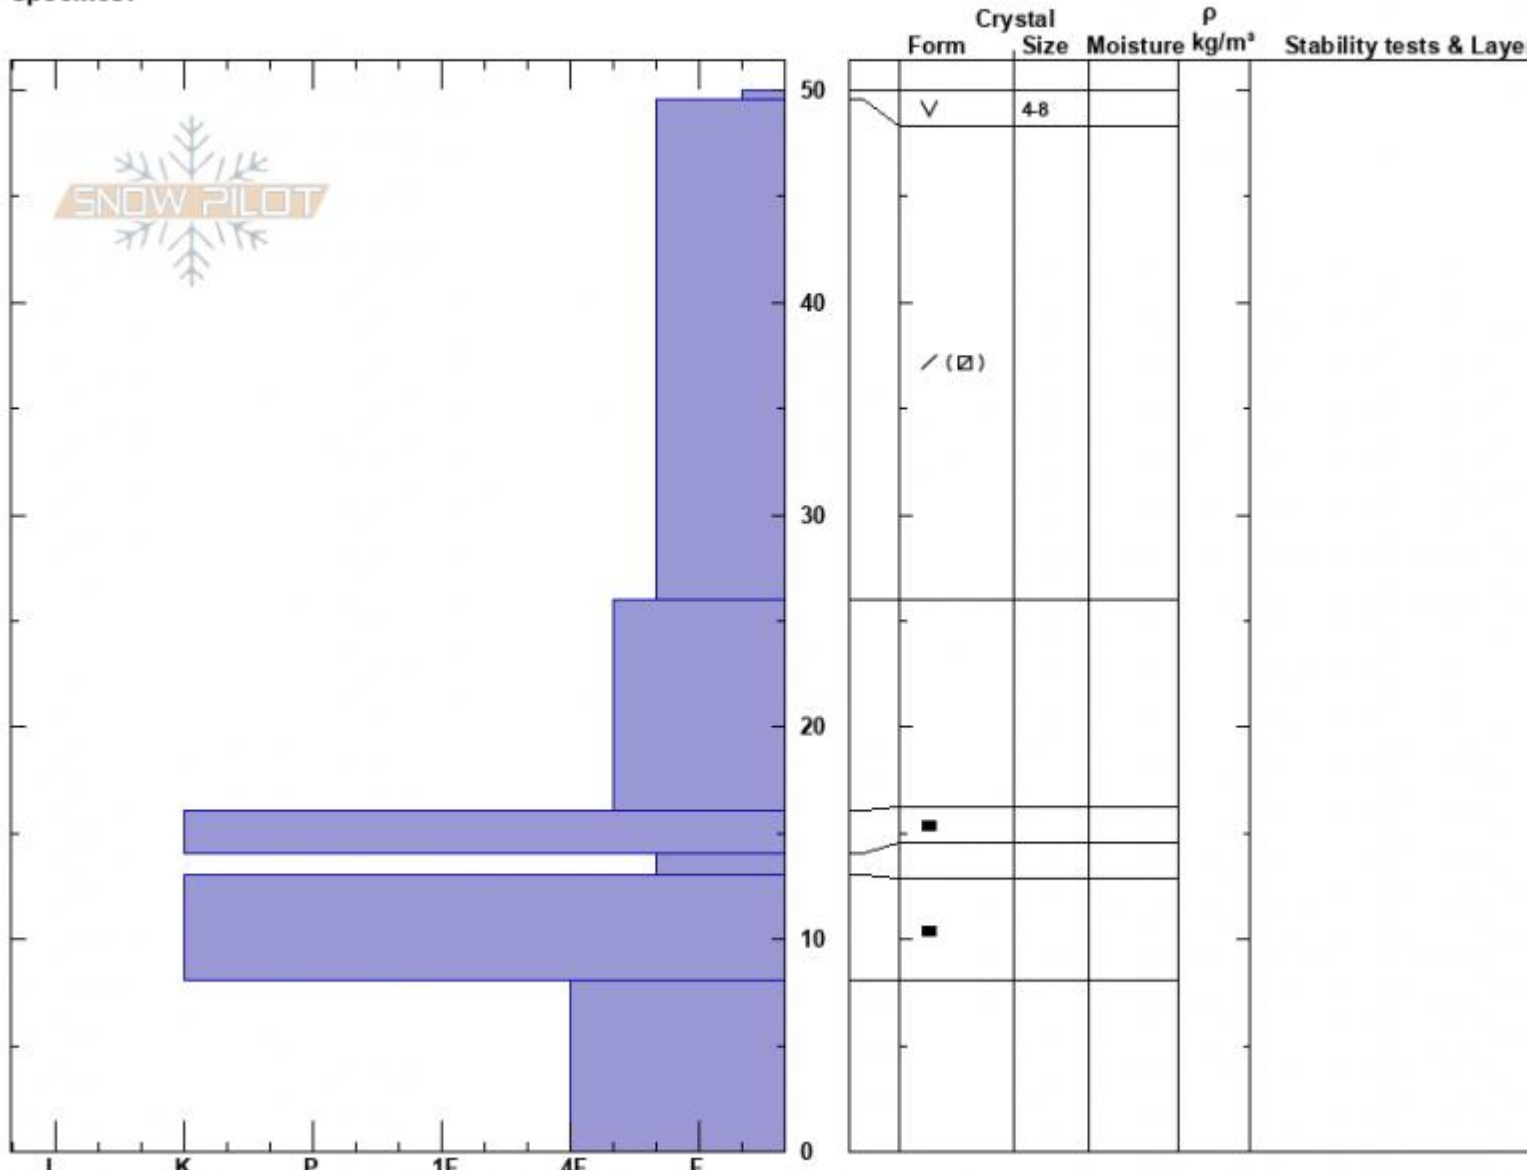

Black Canyon
 Henry Lake Mtns
 ID
 Elevation: 8000 ft
 Aspect: 40°
 Specifics:

Mark Staples
 11/10/2024 - 11:00am
 Co-ord: 44.46263N, -111.10152W
 Slope Angle: 35°
 Wind Loading:

Stability: Very Good
 Air Temperature:
 Sky Cover: BKN
 Precipitation: NO
 Wind:

HS:50
 PF:37
 Layer Notes:
 49.5-26cm: Problematic layer

Notes: New snow from the first week of November has settled some but is also faceting some on the surface. Surface hoar development is a clear sign that been quite cold under clear skies. It is faceting some. Snow on sunny south aspects is damp.

Snow profile at head of Black Canyon

Advisory Region
 Island Park
 Longitude
 -111.14W

Latitude

44.48N

Island Park, 2024-11-10