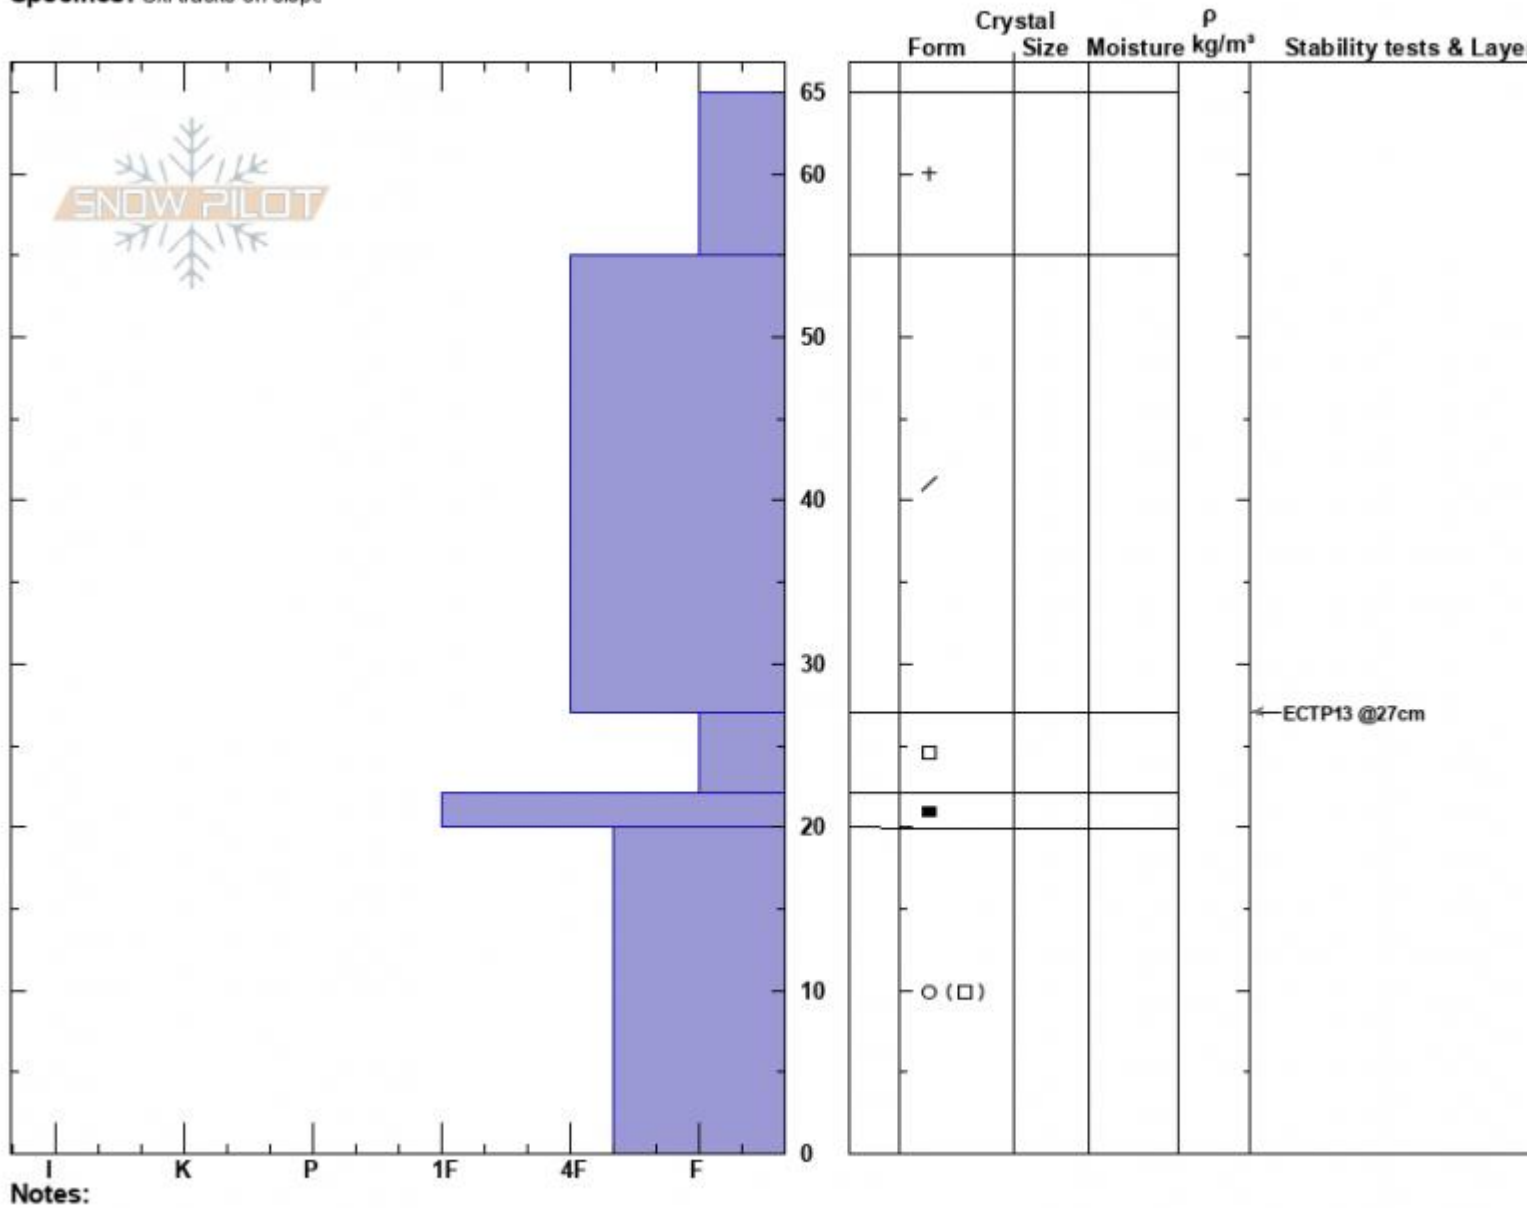

Bear Basin
 Madison Range-N
 MT
 Elevation: 8600 ft
 Aspect: 80°
 Specifics: Ski tracks on slope

Spencer Jonas
 11/26/2024 - 1:45pm
 Co-ord: 45.32334N, -111.37699W
 Slope Angle: 31°
 Wind Loading:

Stability:
 Air Temperature:
 Sky Cover: OVC
 Precipitation: S-1
 Wind: Calm

HS:65 Layer Notes:

Notes:
 Advisory Region
 Northern Madison
 Longitude
 -111.38W
 Latitude
 45.35N
 Northern Madison, 2024-11-26