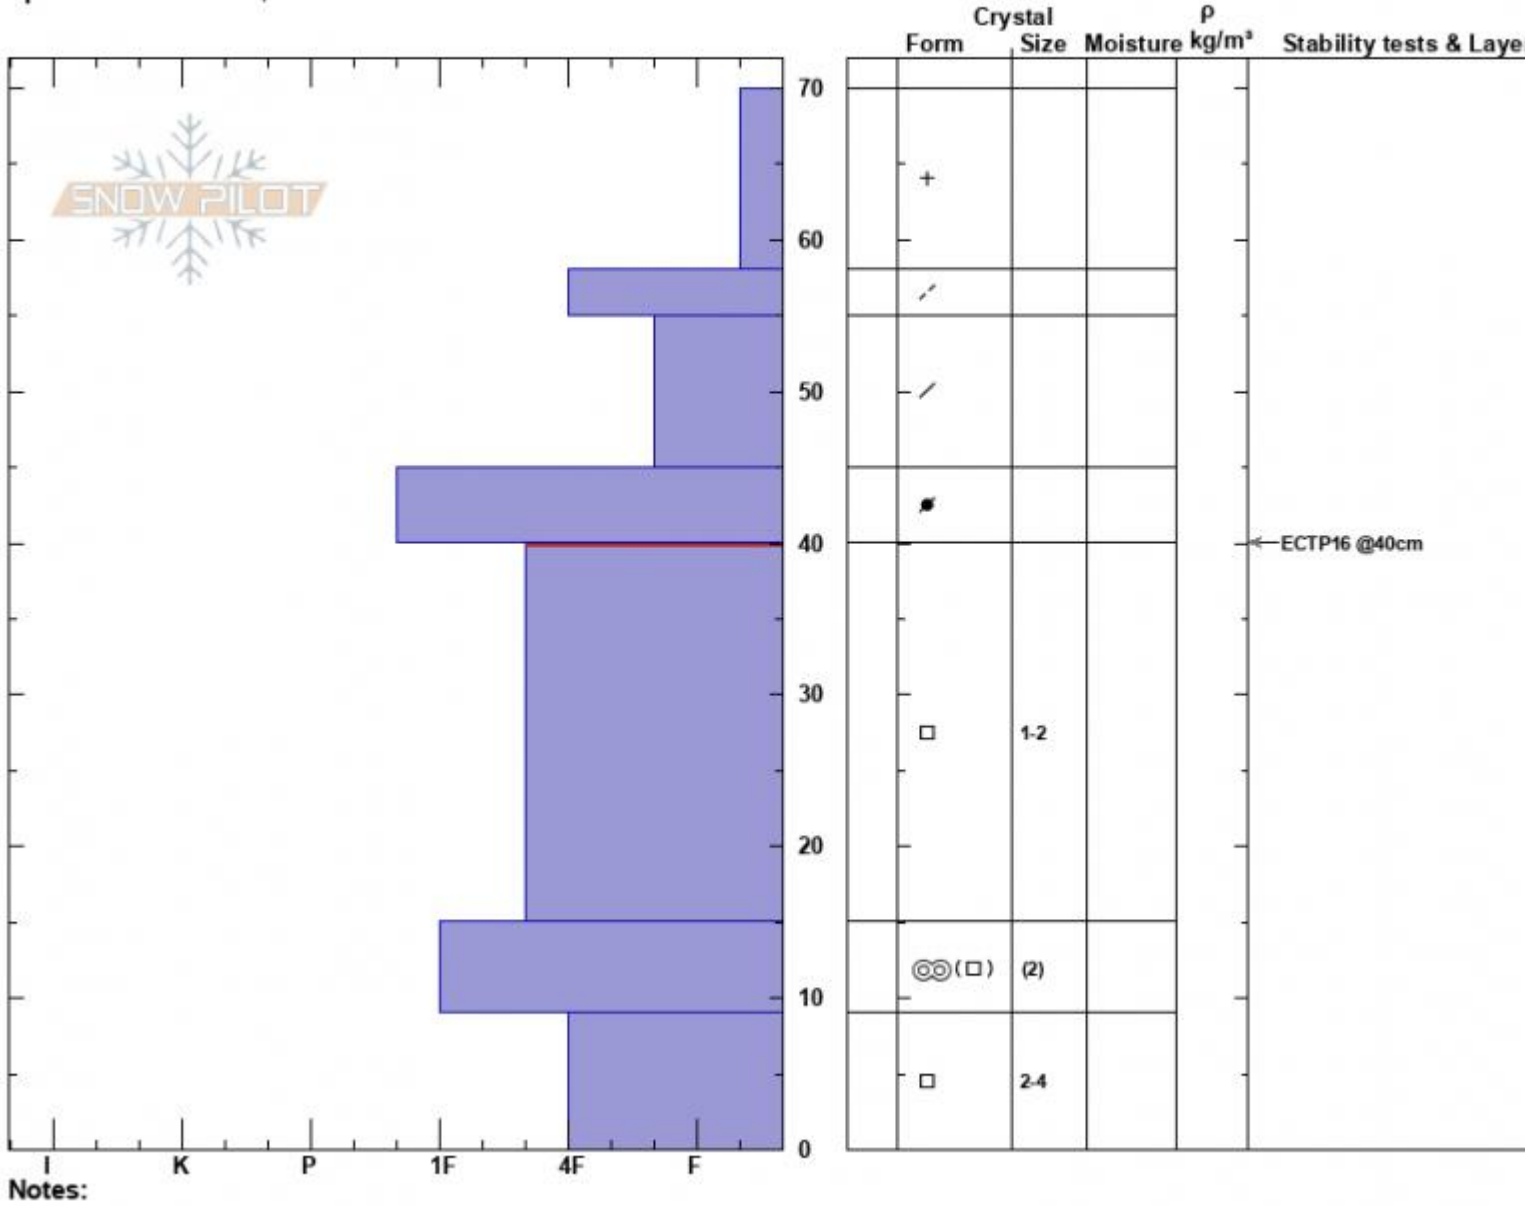

Blackmore E Face
 Gallatin Range-N
 MT
 Elevation: 9767 ft
 Aspect: 15°
 Specifics: We skied slope

Haylee Darby
 11/27/2024 - 12:10pm
 Co-ord: 45.44652N, -111.00143W
 Slope Angle: 28°
 Wind Loading: previous

Stability:
 Air Temperature: -6°C
 Sky Cover: CLR
 Precipitation: NO
 Wind: W Calm

HS:70
 PF:70
 Layer Notes:
 40-15cm:Problematic layer

Notes:
 Advisory Region
 Northern Gallatin
 Longitude
 -111.00W
 Latitude
 45.44N
 Northern Gallatin, 2024-11-27