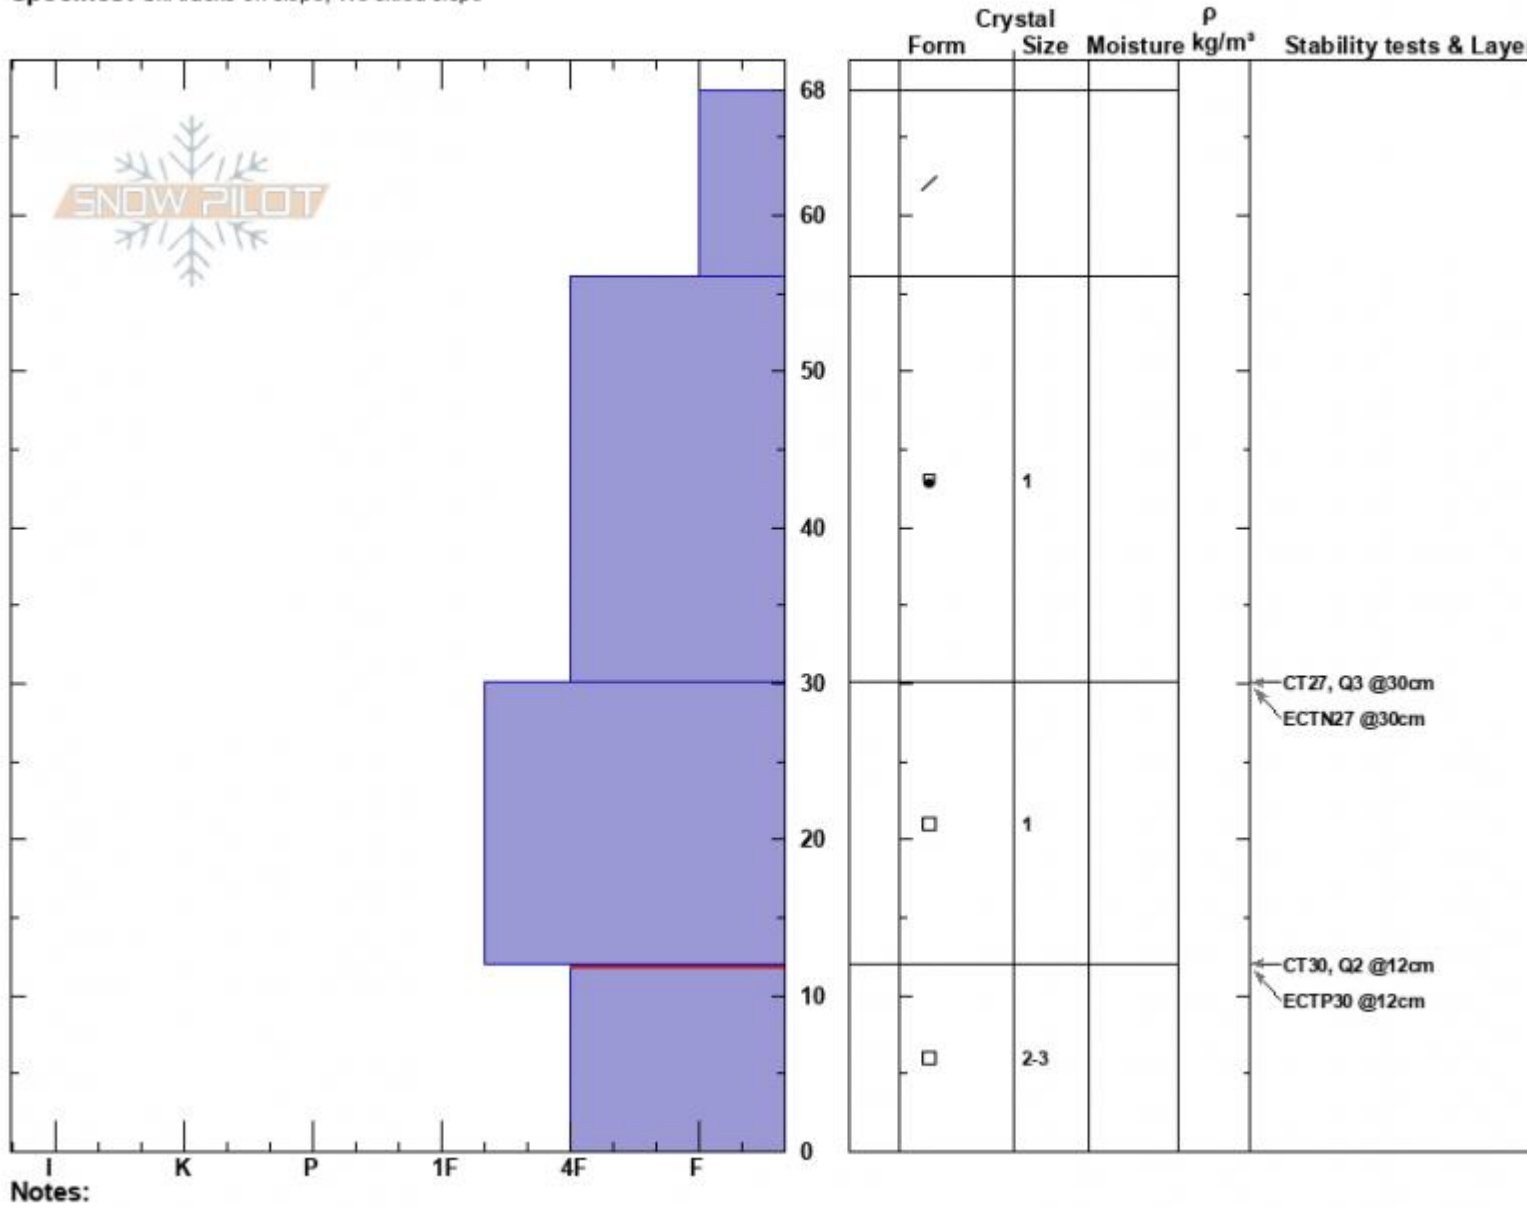

Spanky's Profile  
 Madison Range-N  
 MT  
 Elevation: 9240 ft  
 Aspect: 60°  
 Specifics: Ski tracks on slope; We skied slope

Dave Zinn  
 12/01/2024 - 12:00pm  
 Co-ord: 45.3244 1N, -111.38145W  
 Slope Angle: 32°  
 Wind Loading: no

Stability: Good  
 Air Temperature:  
 Sky Cover: BKN  
 Precipitation: NO  
 Wind: Calm

HS:68  
 PF:60  
 Layer Notes:  
 12-0cm: Problematic layer

Advisory Region  
 Northern Madison  
 Longitude  
 -111.38W  
 Latitude  
 45.35N  
 Northern Madison, 2024-12-01