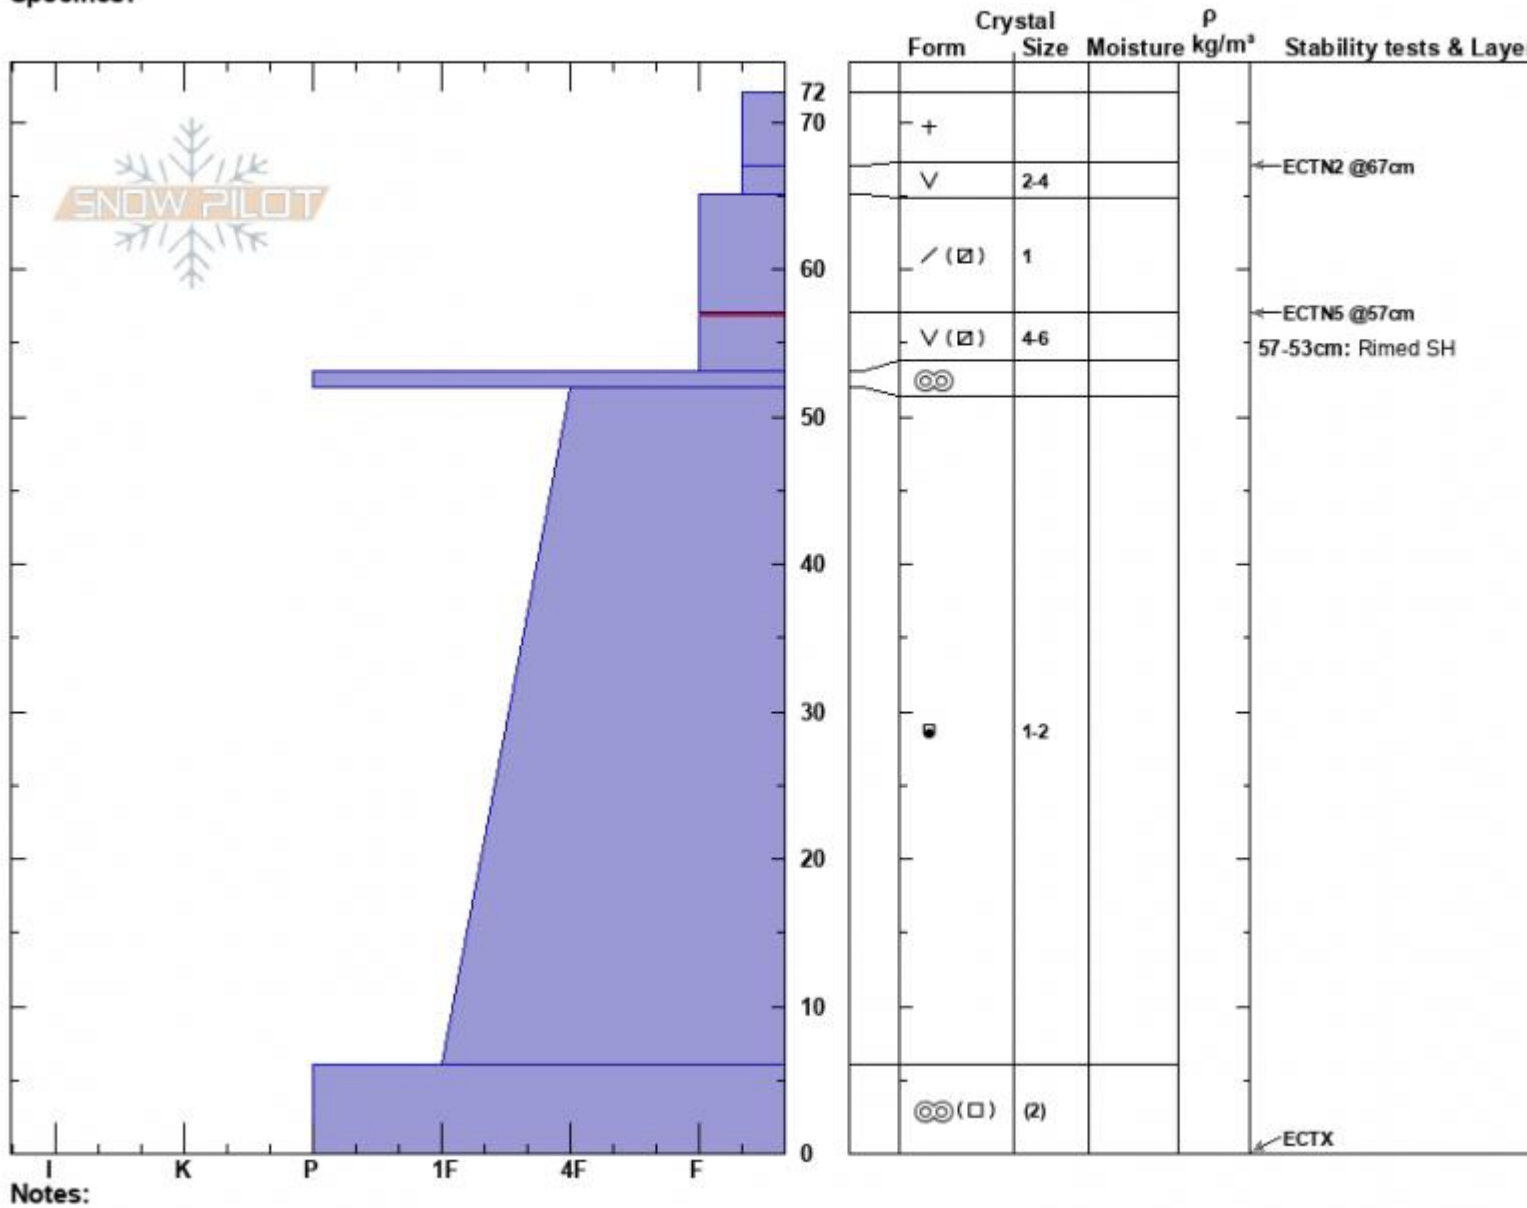

Black Canyon NE
 Lionhead Range
 MT
 Elevation: 7900 ft
 Aspect: 50°
 Specifics:

Dave Zinn
 12/09/2024 - 2:20pm
 Co-ord: 44.46497N, -111.10560W
 Slope Angle: 25°
 Wind Loading: no

Stability: Good
 Air Temperature:
 Sky Cover: BKN
 Precipitation: NO
 Wind: Calm

HS:72
 PF:50
 Layer Notes:
 57-53cm: Rimed SH
 57-53cm: Problematic layer

Advisory Region
 Island Park
 Longitude
 -111.14W
 Latitude
 44.48N
 Island Park, 2024-12-09