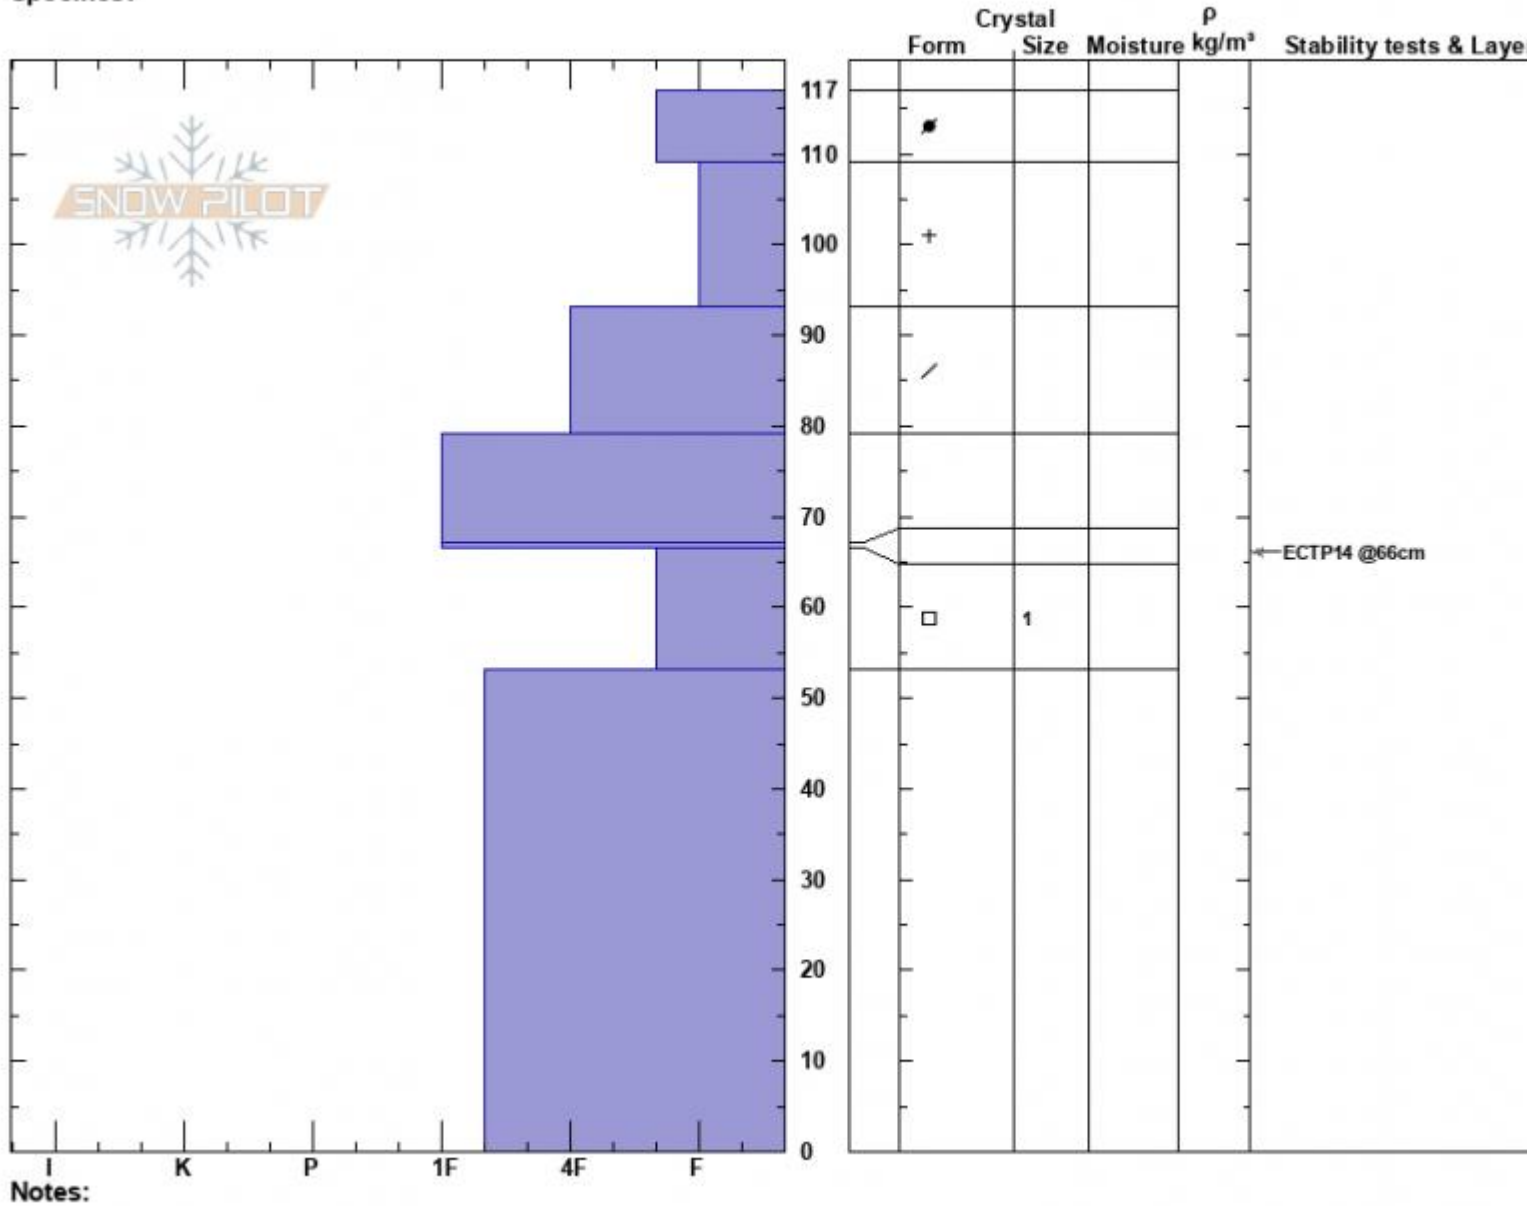

Middle Basin
 Madison Range-N
 MT
 Elevation: 9300 ft
 Aspect: 75°
 Specifics:

Ian Hoyer
 12/18/2024 - 12:00pm
 Co-ord: 45.32954N, -111.38143W
 Slope Angle: 31°
 Wind Loading: previous

Stability: Poor
 Air Temperature:
 Sky Cover: OVC
 Precipitation: S-1
 Wind: S Strong

HS:117
 PF:75
 PS:15
 Layer Notes:

Notes:
 Advisory Region
 Northern Madison
 Longitude
 -111.39W
 Latitude
 45.34N
 Northern Madison, 2024-12-18