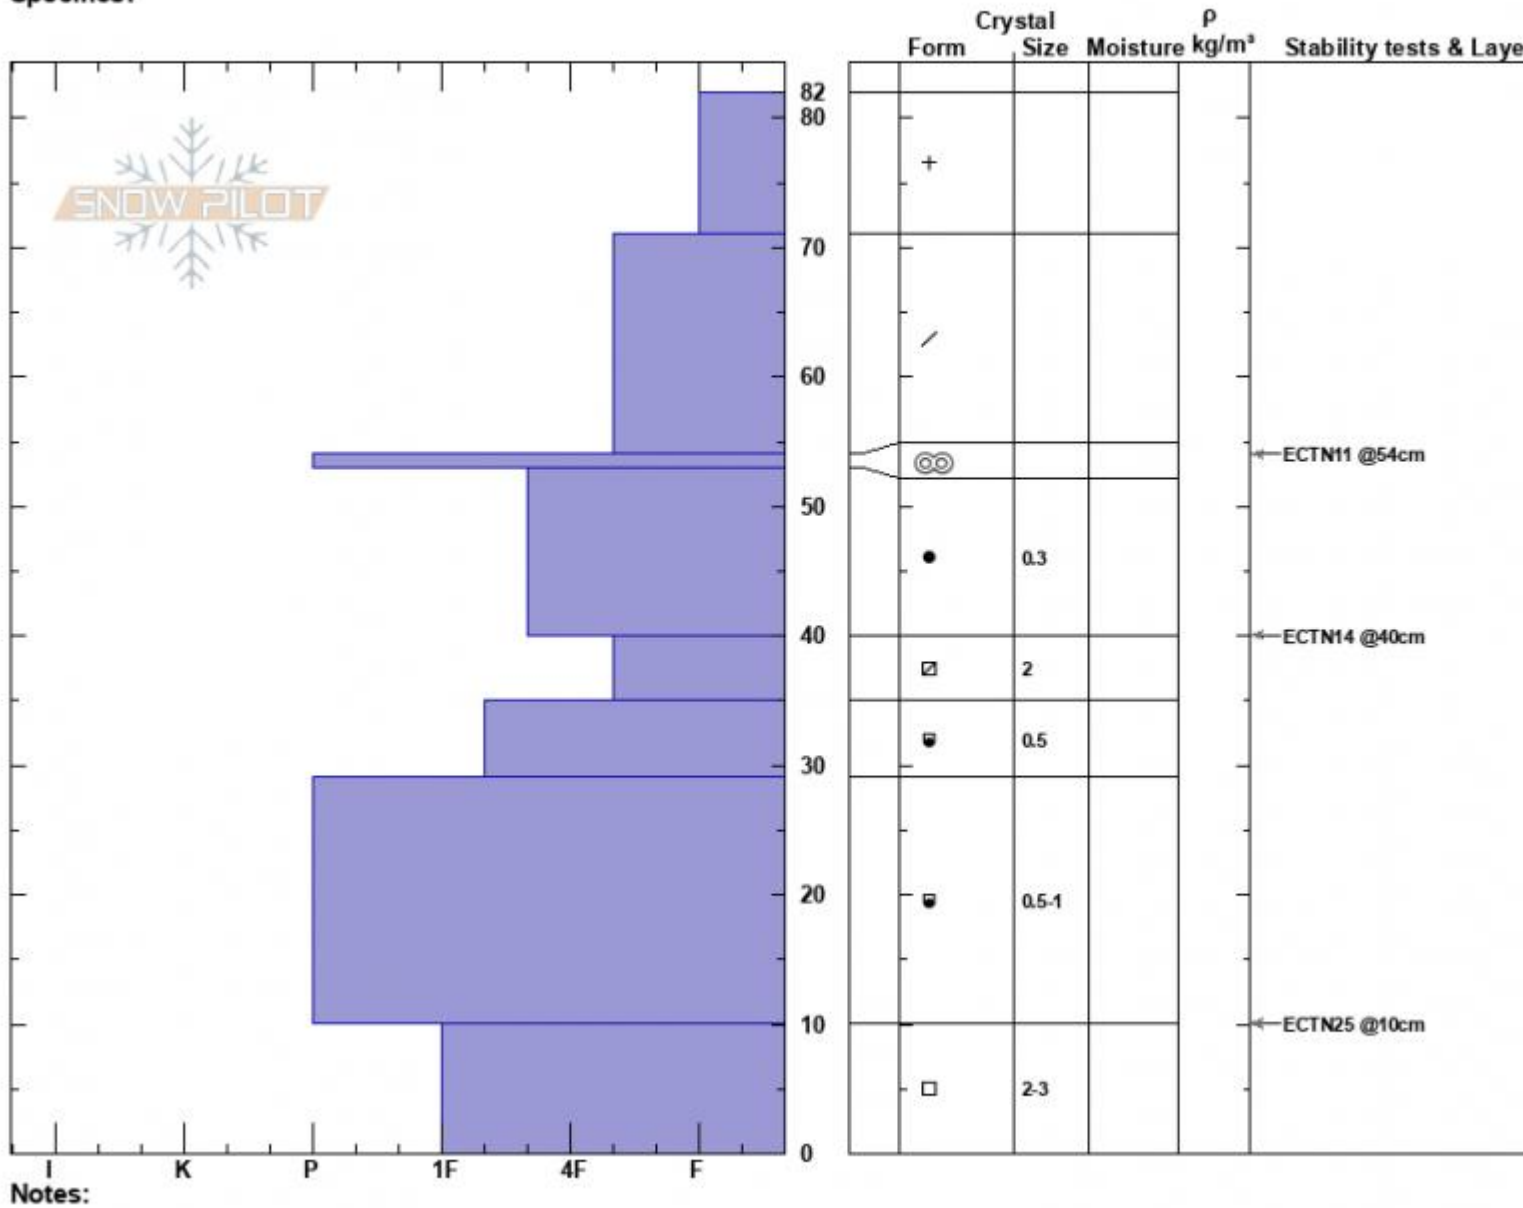

Henderson West
 Cooke City
 MT
 Elevation: 9405 ft
 Aspect: 277°
 Specifics:

Haylee Darby
 12/17/2024 - 10:00am
 Co-ord: 45.04308N, -109.94364W
 Slope Angle: 28°
 Wind Loading: no

Stability:
 Air Temperature: 0°C
 Sky Cover: FEW
 Precipitation: NO
 Wind: NW Calm

HS:82
 PF:55
 PS:39
 Layer Notes:

Advisory Region
 Cooke City
 Longitude
 -109.95W
 Latitude
 45.05N
 Cooke City, 2024-12-17