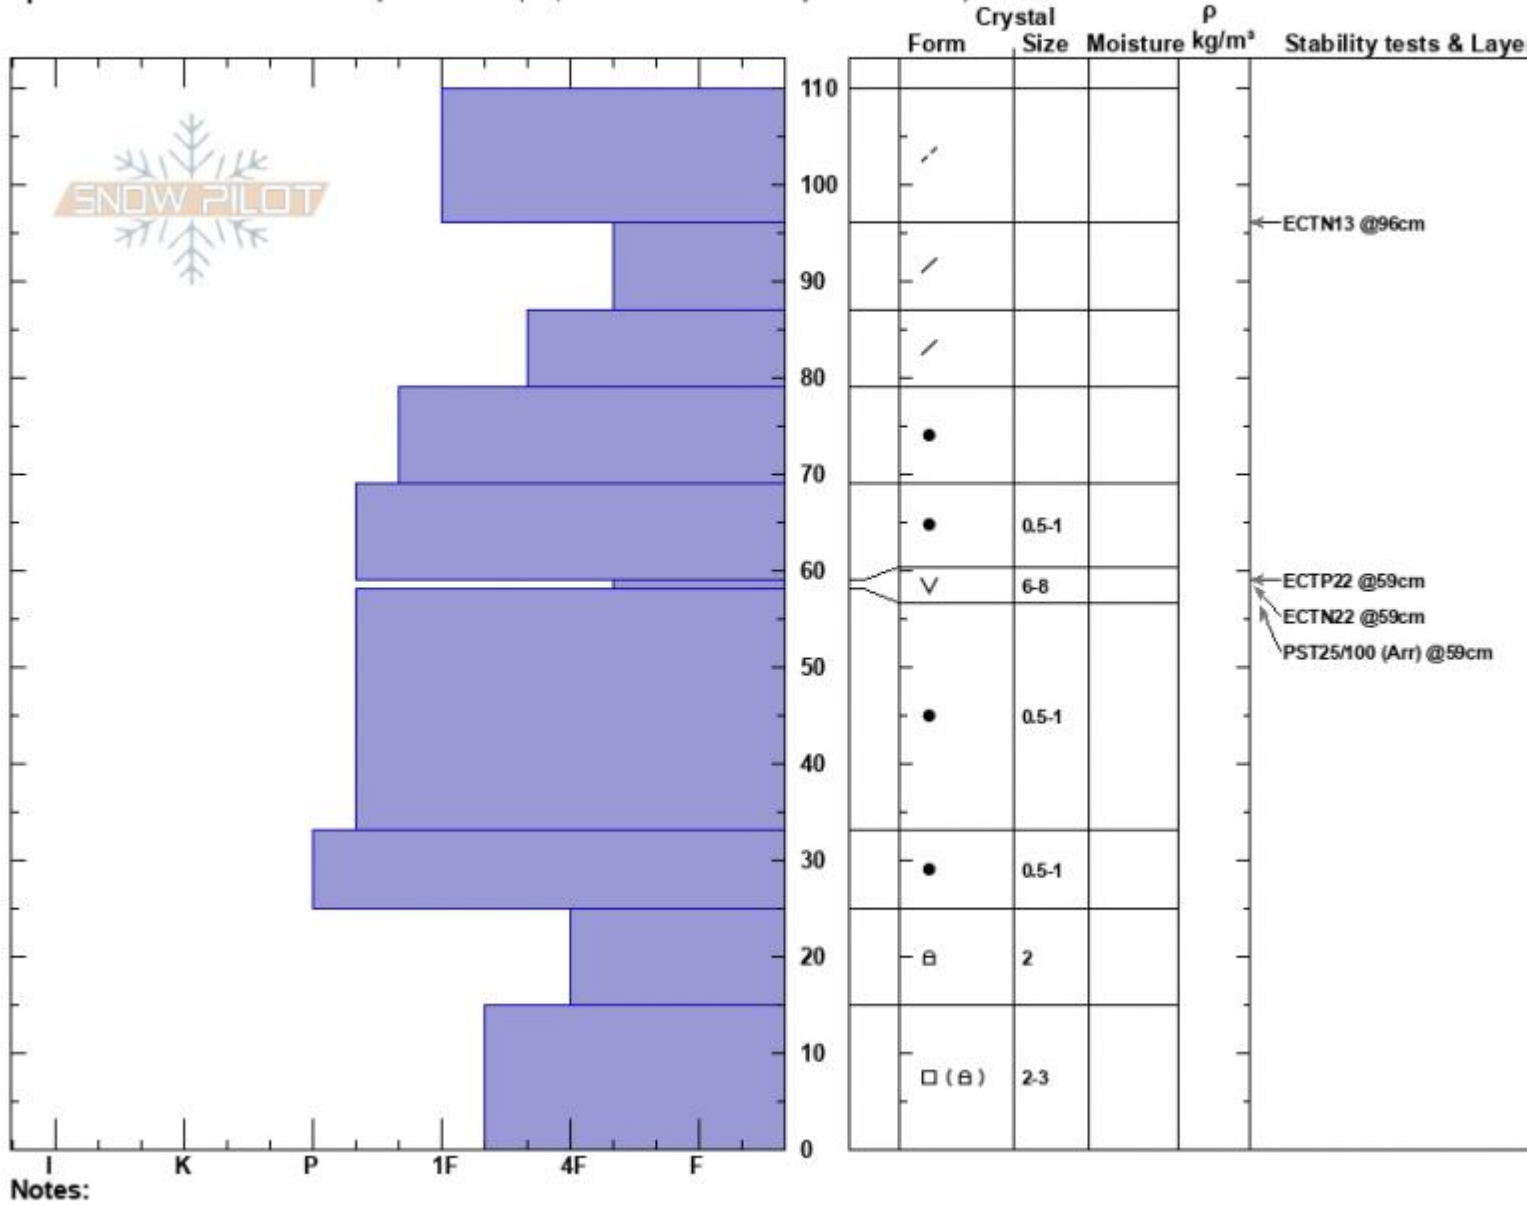

Robs Knob
 Cooke City
 MT
 Elevation: 9562 ft
 Aspect: 23°
 Specifics: Recent avalanche activity on similar slopes; Recent avalanche activity on different slopes

Alex Marienthal
 12/20/2024 - 2:20pm
 Co-ord: 45.06775N, -109.95294W
 Slope Angle: 15°
 Wind Loading: previous

Stability: Poor
 Air Temperature:
 Sky Cover: FEW
 Precipitation: NO
 Wind: SW Light Breeze

HS:110 Layer Notes:
 59-58cm: Problematic layer

Advisory Region
 Cooke City
 Longitude
 -109.96W
 Latitude
 45.07N
 Cooke City, 2024-12-20