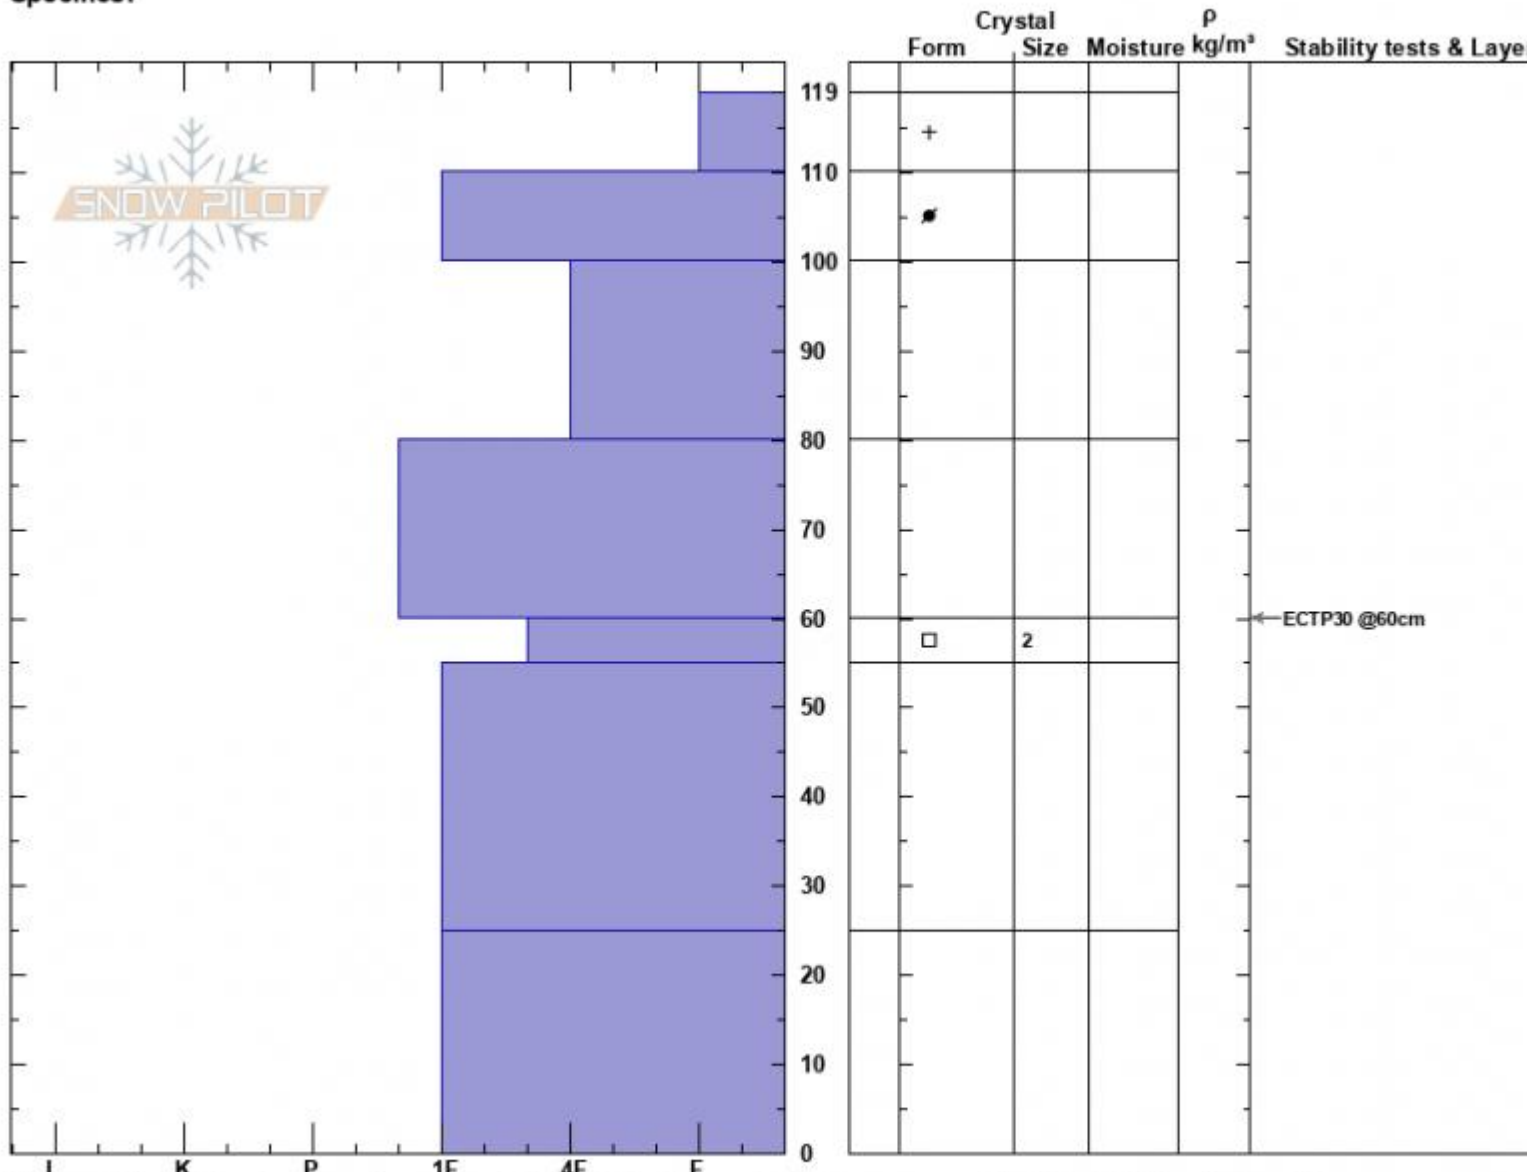

Divide Pk E facing  
 Gallatin Range-N  
 MT  
 Elevation: 9563 ft  
 Aspect: 110°  
 Specifics:

Mark Staples  
 12/27/2024 - 12:40pm  
 Co-ord: 45.40289N, -110.96975W  
 Slope Angle: 27°  
 Wind Loading:

Stability: Good  
 Air Temperature:  
 Sky Cover:  
 Precipitation:  
 Wind:

HS:119 Layer Notes:  
 60-55cm: Problematic layer

Notes: Similar stratigraphy as a northeast facing pit about 500 feet lower and 0.7 miles away except that pit had ECTN on the faceted layer.

Divide Peak 9560ft E facing profile 27 Dec 2024

Advisory Region  
 Northern Gallatin  
 Longitude  
 -110.98W

Latitude

45.40N

Northern Gallatin, 2024-12-27