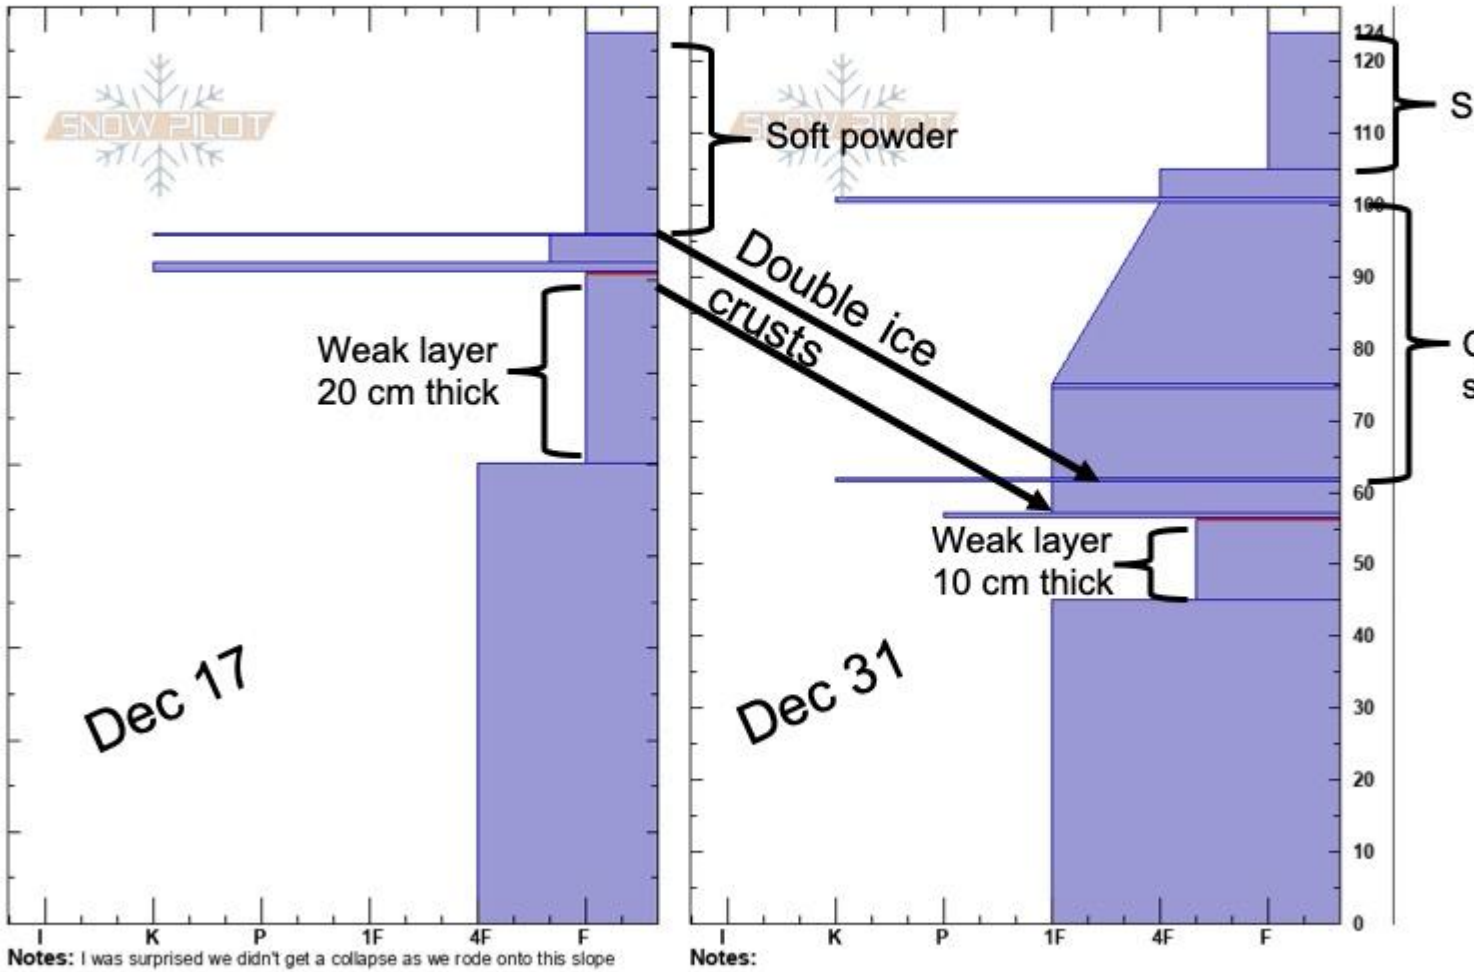

E Fk Upper Yale  
 Centennial Range  
 ID  
 Elevation: 8984 ft  
 Aspect: 73°  
 Specifics: Snowmobile tracks on slope; We snowmobiled slope

Mark Staples  
 12/17/2024 - 11:00am  
 Co-ord: 44.55312N, -111.44426W  
 Slope Angle: 26°  
 Wind Loading: no

S Sawtell Switchback E  
 A Centennial Range  
 S ID  
 P Elevation: 9000 ft  
 W Aspect: 90°  
 Specifics: Collapsing, widespread; We skied slope; Snowmobile tracks on slope

Ian Hoyer  
 12/31/2024 - 11:30am  
 Co-ord: 44.55302N, -111.44415W  
 Slope Angle: 27°  
 Wind Loading: previous

Stabil  
 Air Te  
 Sky C  
 Precip  
 Wind:

Two pits from the same location side by side for comparison. One from Dec 17 and one from Dec 31.

No Region, 2025-01-02