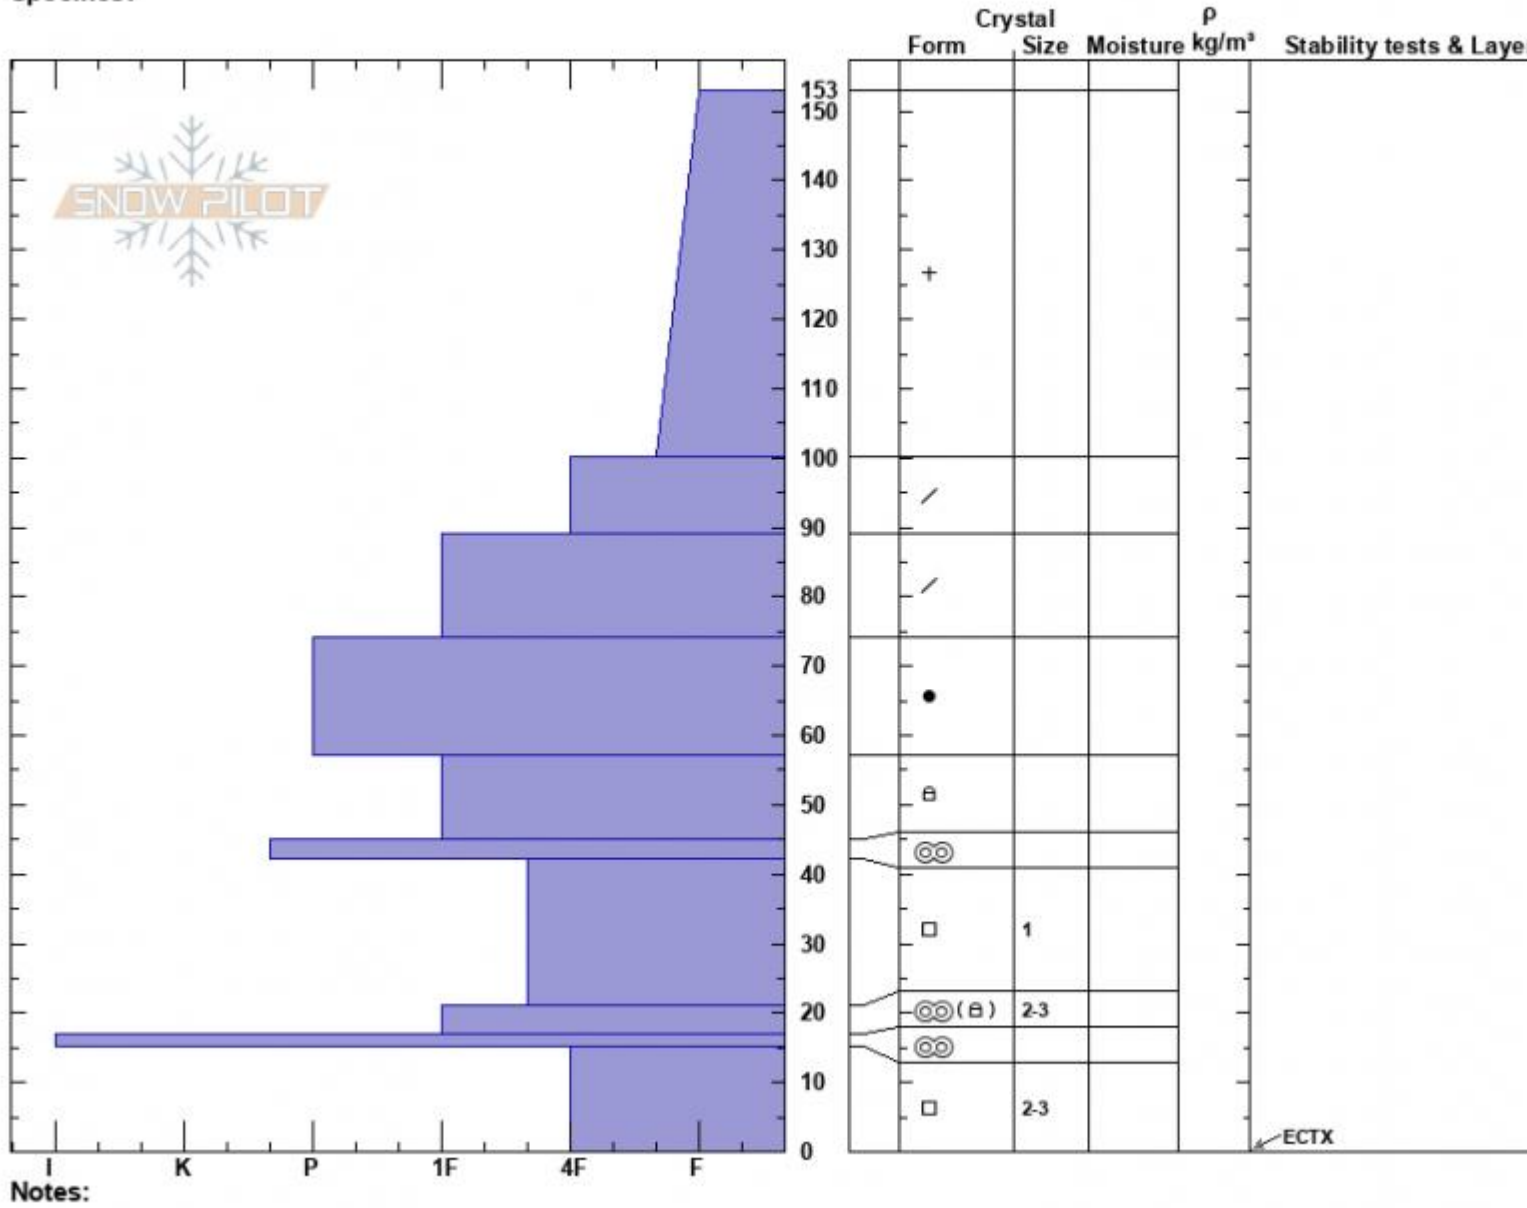

Fairy Lake  
 Bridger Range  
 MT  
 Elevation: 8543 ft  
 Aspect: 146°  
 Specifics:

Haylee Darby  
 01/03/2025 - 12:30pm  
 Co-ord: 45.91904N, -110.97393W  
 Slope Angle: 26°  
 Wind Loading:

Stability:  
 Air Temperature: -2°C  
 Sky Cover: OVC  
 Precipitation: S1  
 Wind: W Calm

HS:153 Layer Notes:

Advisory Region  
 Bridger Range  
 Longitude  
 -110.96W  
 Latitude  
 45.90N  
 Bridger Range, 2025-01-03