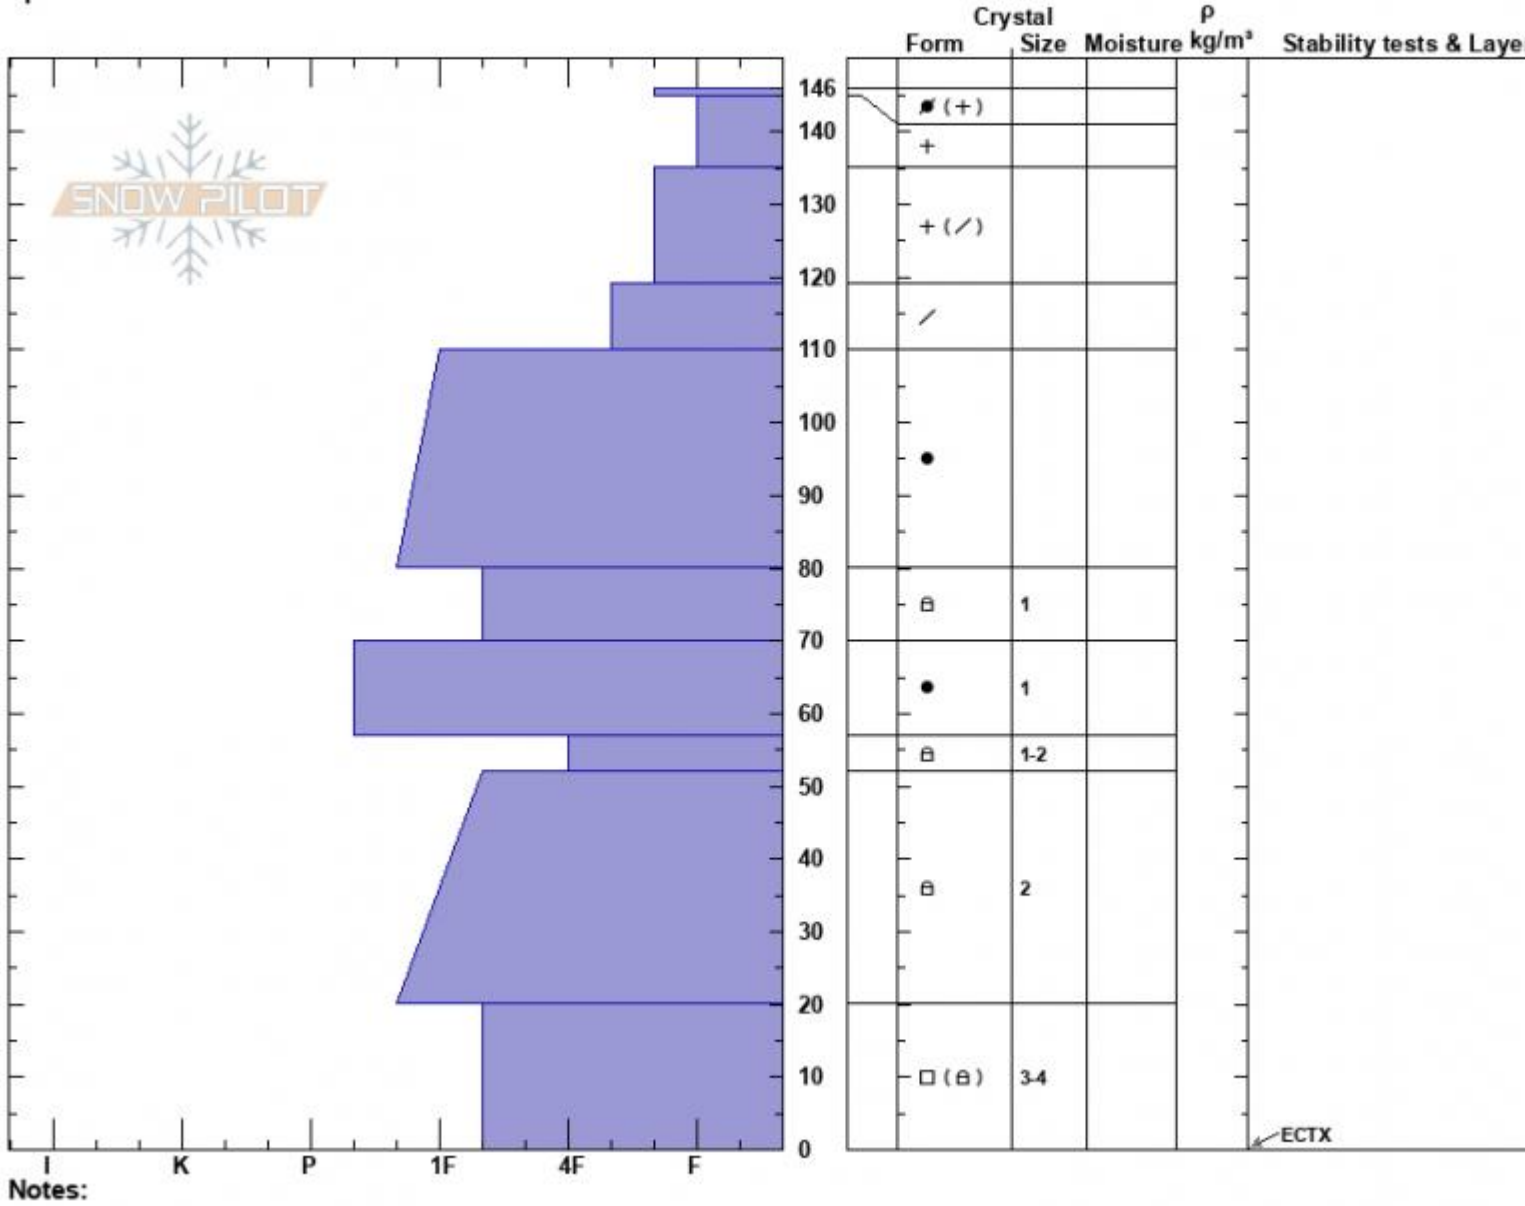

Second Yellow Mule
 Madison Range-N
 MT
 Elevation: 9415 ft
 Aspect: 30°
 Specifics:

Haylee Darby
 01/04/2025 - 12:45pm
 Co-ord: 45.17716N, -111.40060W
 Slope Angle: 25°
 Wind Loading:

Stability:
 Air Temperature: -5.5°C
 Sky Cover: OVC
 Precipitation: S1
 Wind: N Moderate

HS:146 Layer Notes:

Advisory Region
 Northern Madison
 Longitude
 -111.38W
 Latitude
 45.17N
 Northern Madison, 2025-01-04