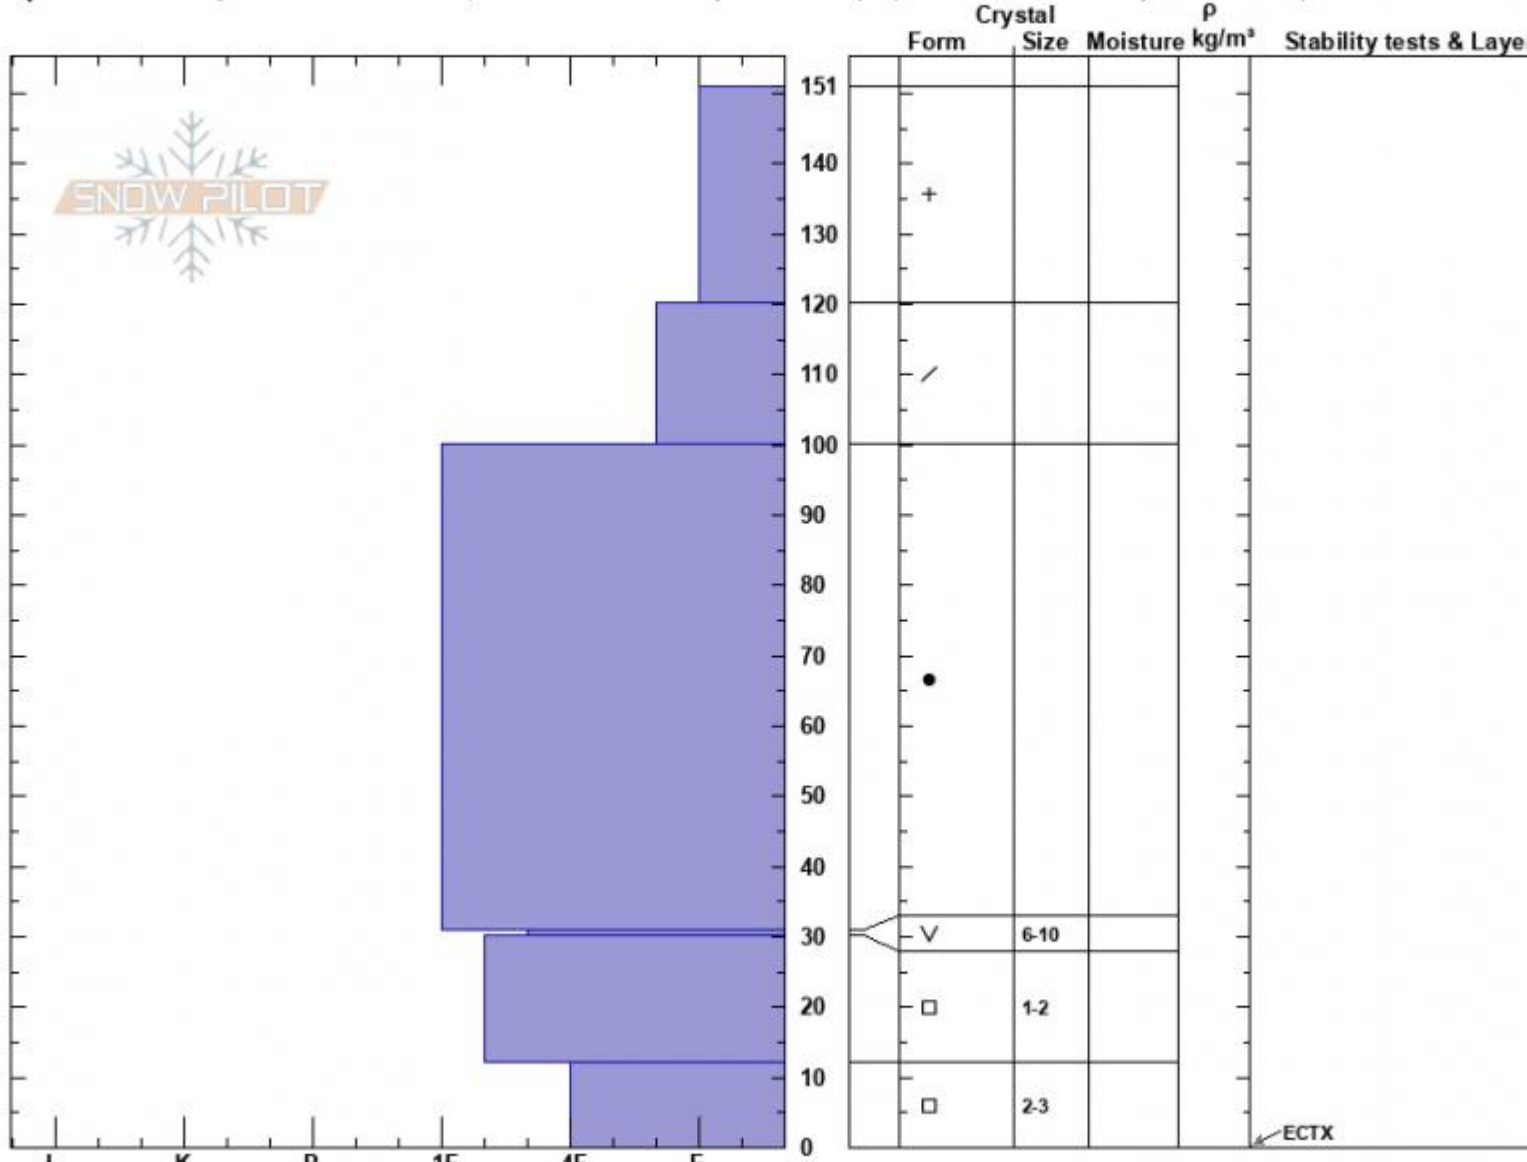

Abundance Shoulder
 Cooke City
 MT
 Elevation: 9169 ft
 Aspect: 140°

Alex Mariantal
 01/09/2025 - 12:50pm
 Co-ord: 45.06393N, -110.01105W
 Slope Angle: 23°
 Wind Loading: previous

Stability:
 Air Temperature:
 Sky Cover: BKN
 Precipitation: S-1
 Wind: Calm

HS:151
 PF:55
 Layer Notes:

Specifics: Pit is adjacent to avalanche: other; Recent avalanche activity on similar slopes; Recent avalanche activity on different slopes:

Notes: Pit dug on the south shoulder of Mt. Abundance. When we rode away we saw a fresh small avalanche, 3' deep x 10' wide that we suspect we triggered on the angle ridge above. About 45 minutes later, from a couple miles away, we saw a 4-6' deep avalanche that happened since we had been there 1000' or more from our pit.

Advisory Region
 Cooke City
 Longitude
 -110.01W
 Latitude
 45.06N
 Cooke City, 2025-01-09