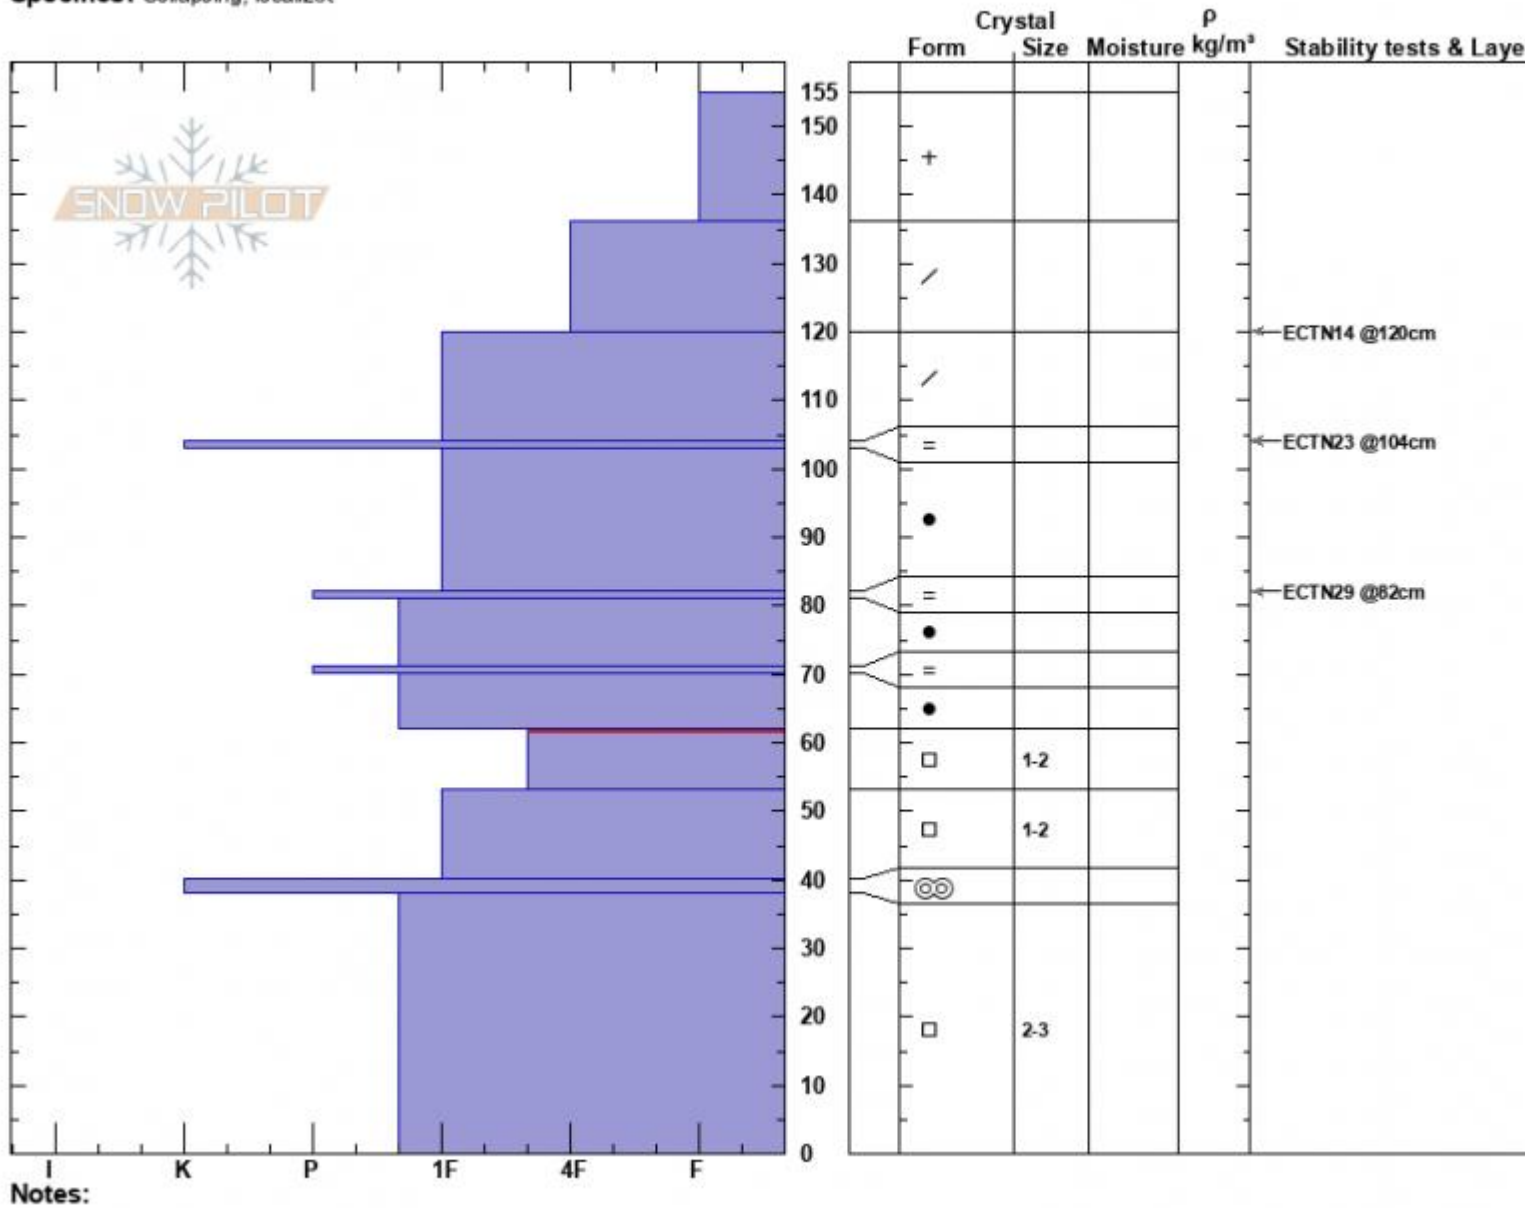

Hellroaring Pass  
 Centennial Range  
 MT  
 Elevation: 8880 ft  
 Aspect: 315°  
 Specifics: Collapsing, localizer

Dave Zinn  
 01/08/2025 - 1:30pm  
 Co-ord: 44.55017N, -111.47126W  
 Slope Angle: 20°  
 Wind Loading: no

Stability: Fair  
 Air Temperature:  
 Sky Cover: OVC  
 Precipitation: S-1  
 Wind: Calm

HS:155    **Layer Notes:**  
 62-53cm:Problematic layer

Advisory Region  
 Island Park  
 Longitude  
 -111.48W  
 Latitude  
 44.55N  
 Island Park, 2025-01-08