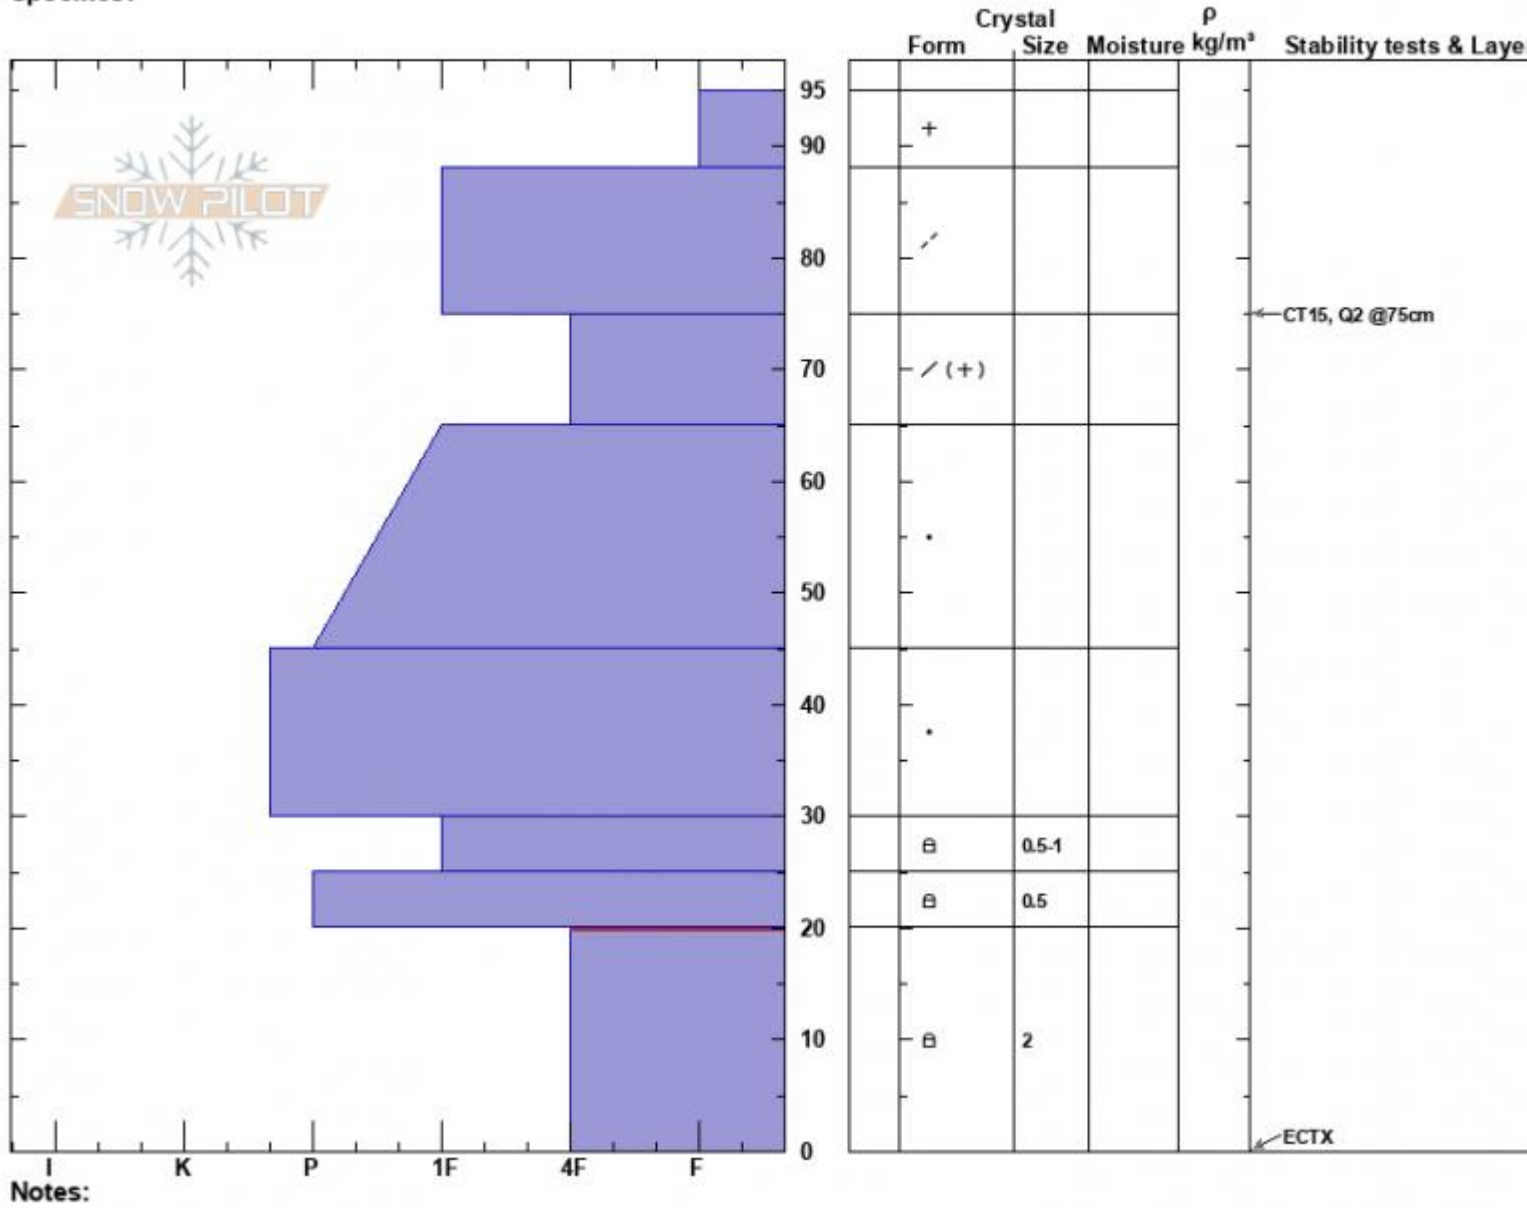

Bradley Forest
 Bridger Range
 MT
 Elevation: 7400 ft
 Aspect: NE
 Specifics:

Aaron Schoening
 01/11/2025 - 1:30pm
 Co-ord:
 Slope Angle: 14°
 Wind Loading:

Stability:
 Air Temperature:
 Sky Cover: BKN
 Precipitation: S-1
 Wind: NE Light Breeze

HS:95
 PS: 15
 Layer Notes:
 20-0cm: Problematic layer

Advisory Region
 Bridger Range
 Longitude
 -110.93W
 Latitude
 45.83N
 Bridger Range, 2025-01-11