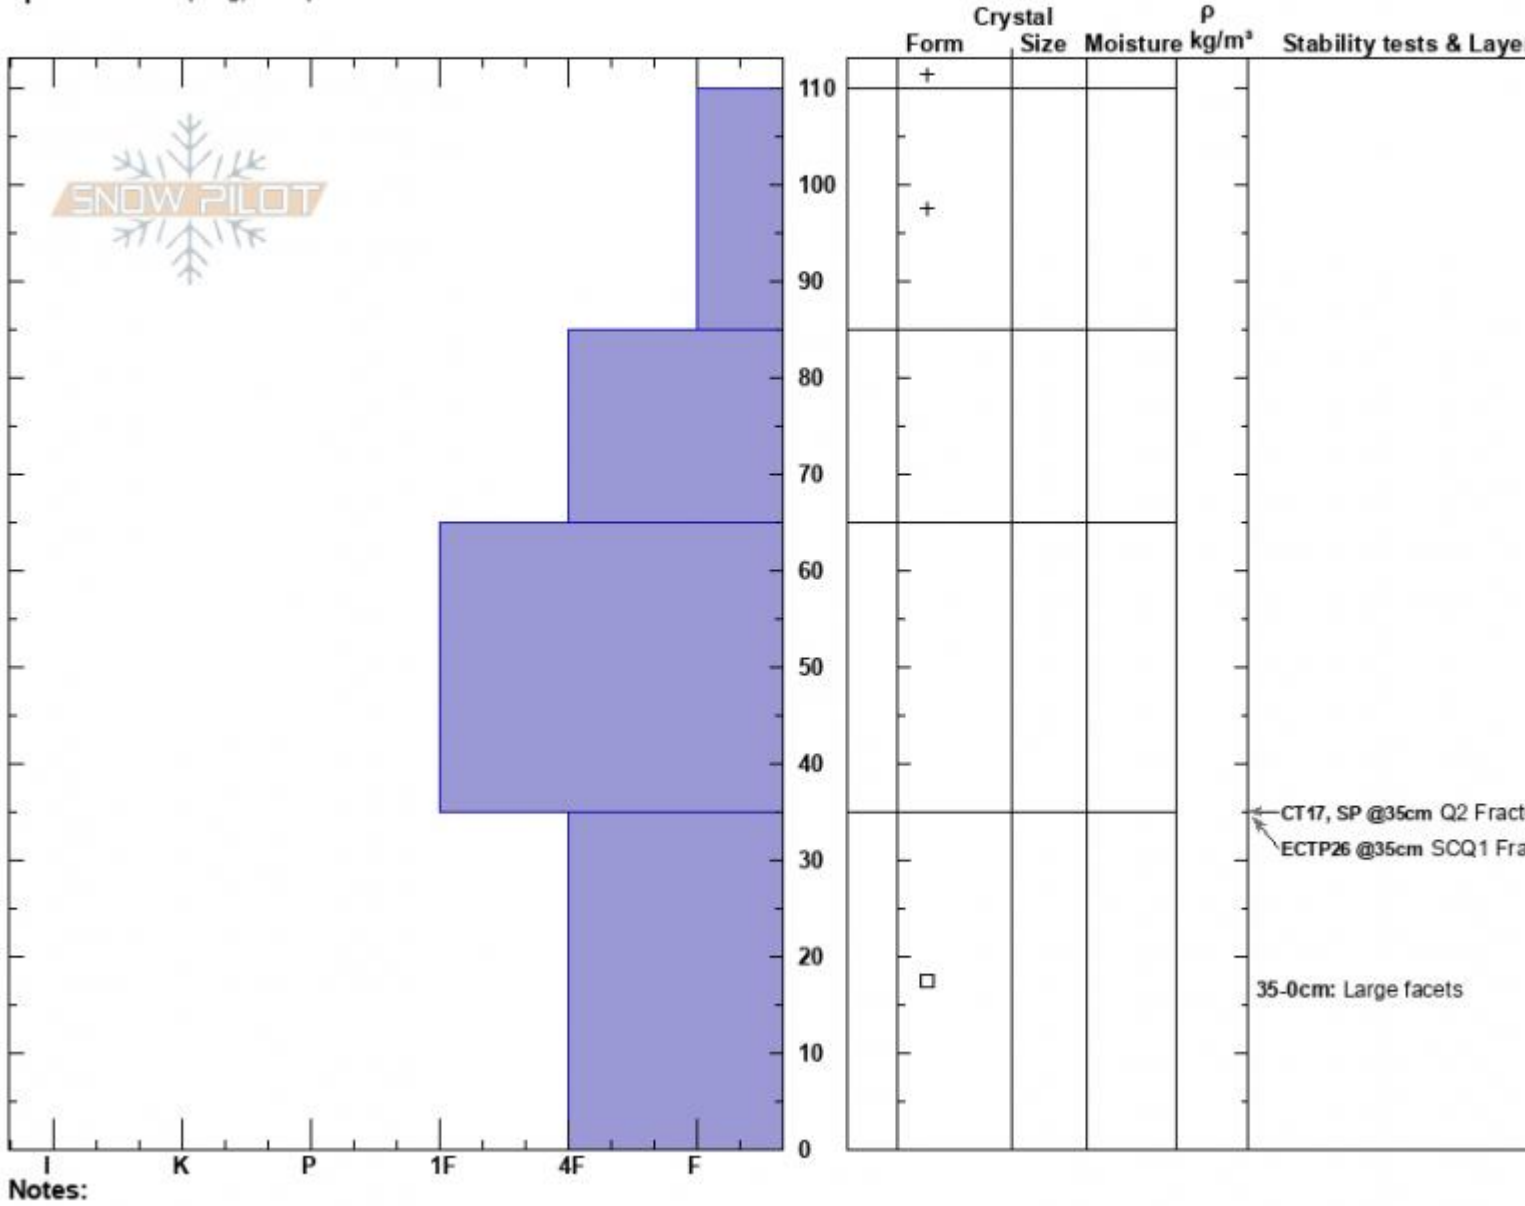

Sheep Creek
 Lionhead Range
 MT
 Elevation: 7652 ft
 Aspect: E
 Specifics: Collapsing, widespreac

Connor Culver
 01/11/2025 - 1:00pm
 Co-ord: 44.79968N, -111.39103W
 Slope Angle: 15°
 Wind Loading:

Stability: Poor
 Air Temperature: 20°F
 Sky Cover: SCT
 Precipitation: NO
 Wind: W Light Breeze

HS:110 **Layer Notes:**
 35-0cm: Large facets
 35-0cm: Problematic layer

Advisory Region
 Lionhead Range
 Longitude
 -111.39W
 Latitude
 44.80N
 Lionhead Range, 2025-01-12