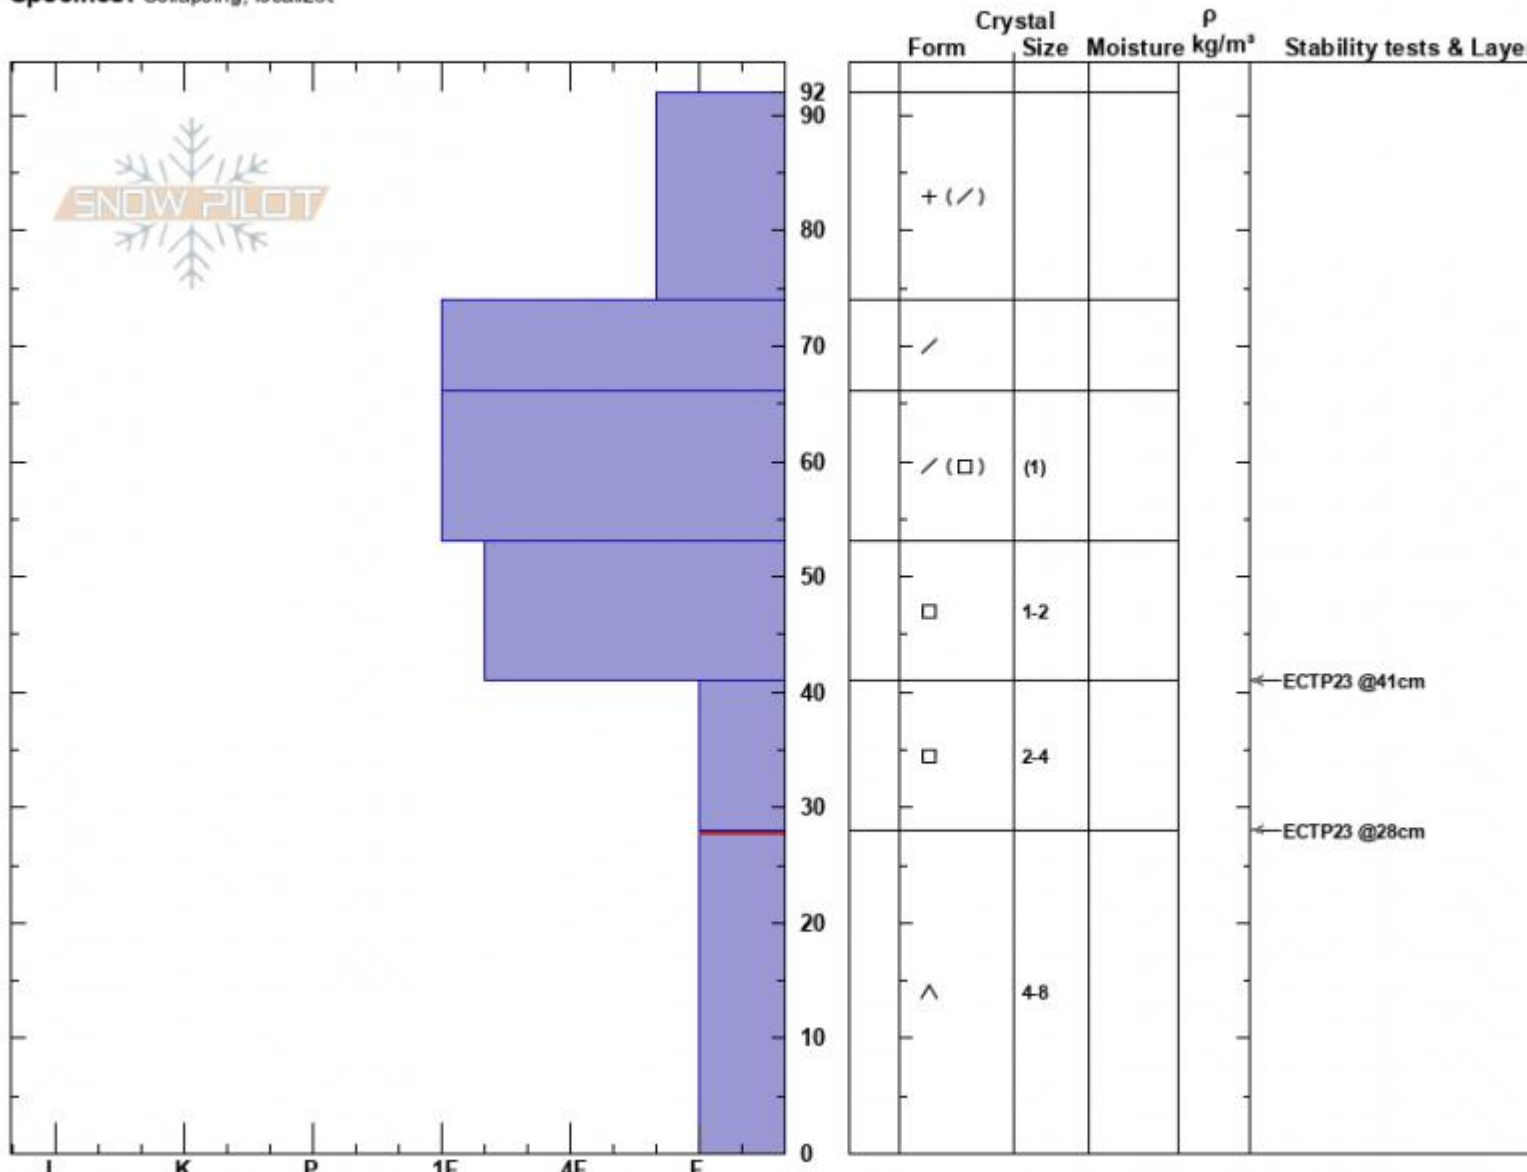

Below Airplane
 Lionhead Range
 MT
 Elevation: 8625 ft
 Aspect: 95°
 Specifics: Collapsing, localizer

Dave Zinn
 01/12/2025 - 12:45pm
 Co-ord: 44.72637N, -111.31537W
 Slope Angle: 18°
 Wind Loading: no

Stability: Poor
 Air Temperature:
 Sky Cover: FEW
 Precipitation: NO
 Wind: Calm

HS:92
 PF:75
 Layer Notes:
 28-0cm: Problematic layer

Advisory Region
 Lionhead Range
 Longitude
 -111.32W
 Latitude
 44.73N
 Lionhead Range, 2025-01-12