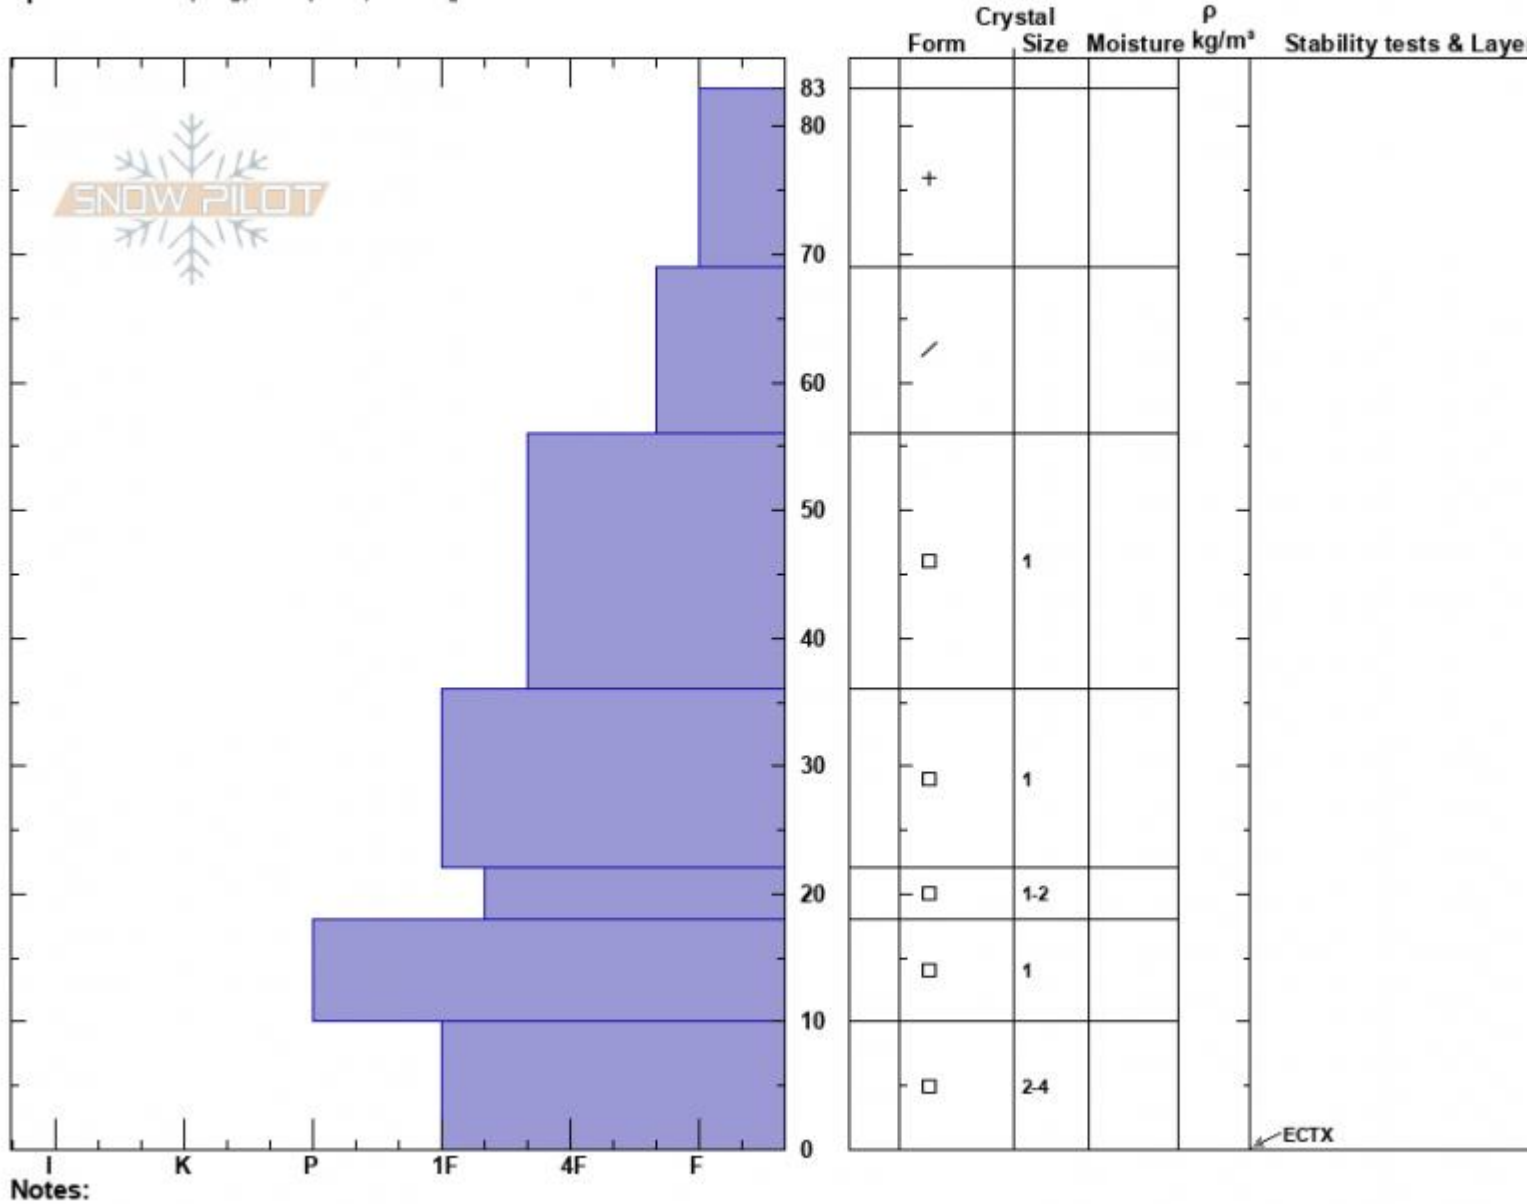

Bacon Rind South
Madison Range-S
MT

Elevation: 8665 ft
Aspect: 144°

Specifics: Collapsing, widespread, Cracking

Haylee Darby
01/13/2025 - 12:00pm
Co-ord: 44.96908N, -111.09440W
Slope Angle: 18°
Wind Loading: no

Stability:
Air Temperature: -11°C
Sky Cover: OVC
Precipitation: S-1
Wind: W Calm

Layer Notes:

Advisory Region
Southern Madison
Longitude
-111.10W
Latitude
44.96N
Southern Madison, 2025-01-13