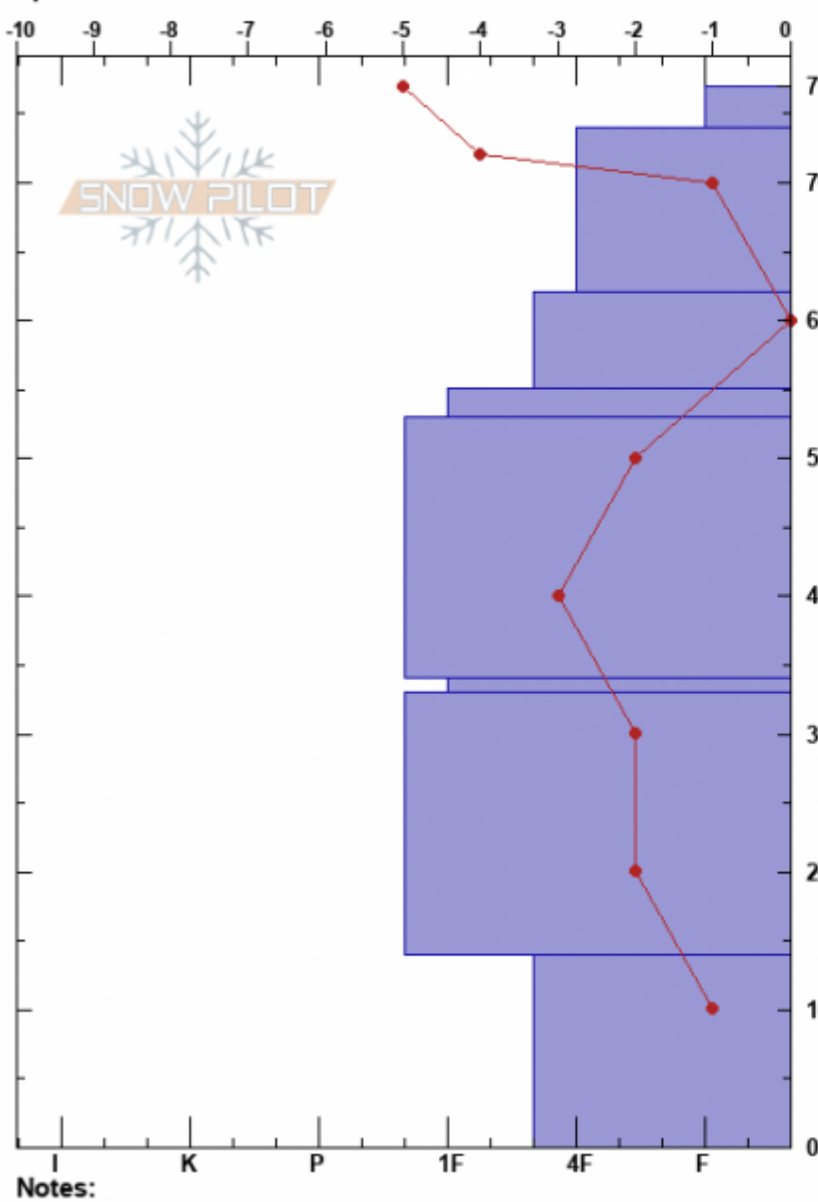

Mt. Ellis summit
 Gallatin Range-N
 MT
 Elevation: 2530 m
 Aspect: S
 Specifics:

Ross Palomaki
 01/14/2025 - 11:50am
 Co-ord: 45.57757N, -110.95551W
 Slope Angle: 28°
 Wind Loading: no

Stability:
 Air Temperature: -5°C
 Sky Cover: FEW
 Precipitation: NO
 Wind: S Light Breeze

Layer Notes:
 34-33cm: Old MF crust?
 14-0cm: Problematic layer

Form	Crystal Size	Moisture	ρ kg/m ³	Stability tests & Layer
V	1-2			
/	0.5-1			
(•)	0.5			
•	0.3			
•	0.3-0.5			← ECTN16 @48cm
•	0.3-0.5			34-33cm: Old MF crust?
•	0.3-0.5			
□	1-2			← ECTN29 @14cm

Advisory Region
 Northern Gallatin
 Longitude
 -110.96W
 Latitude
 45.58N
 Northern Gallatin, 2025-01-15