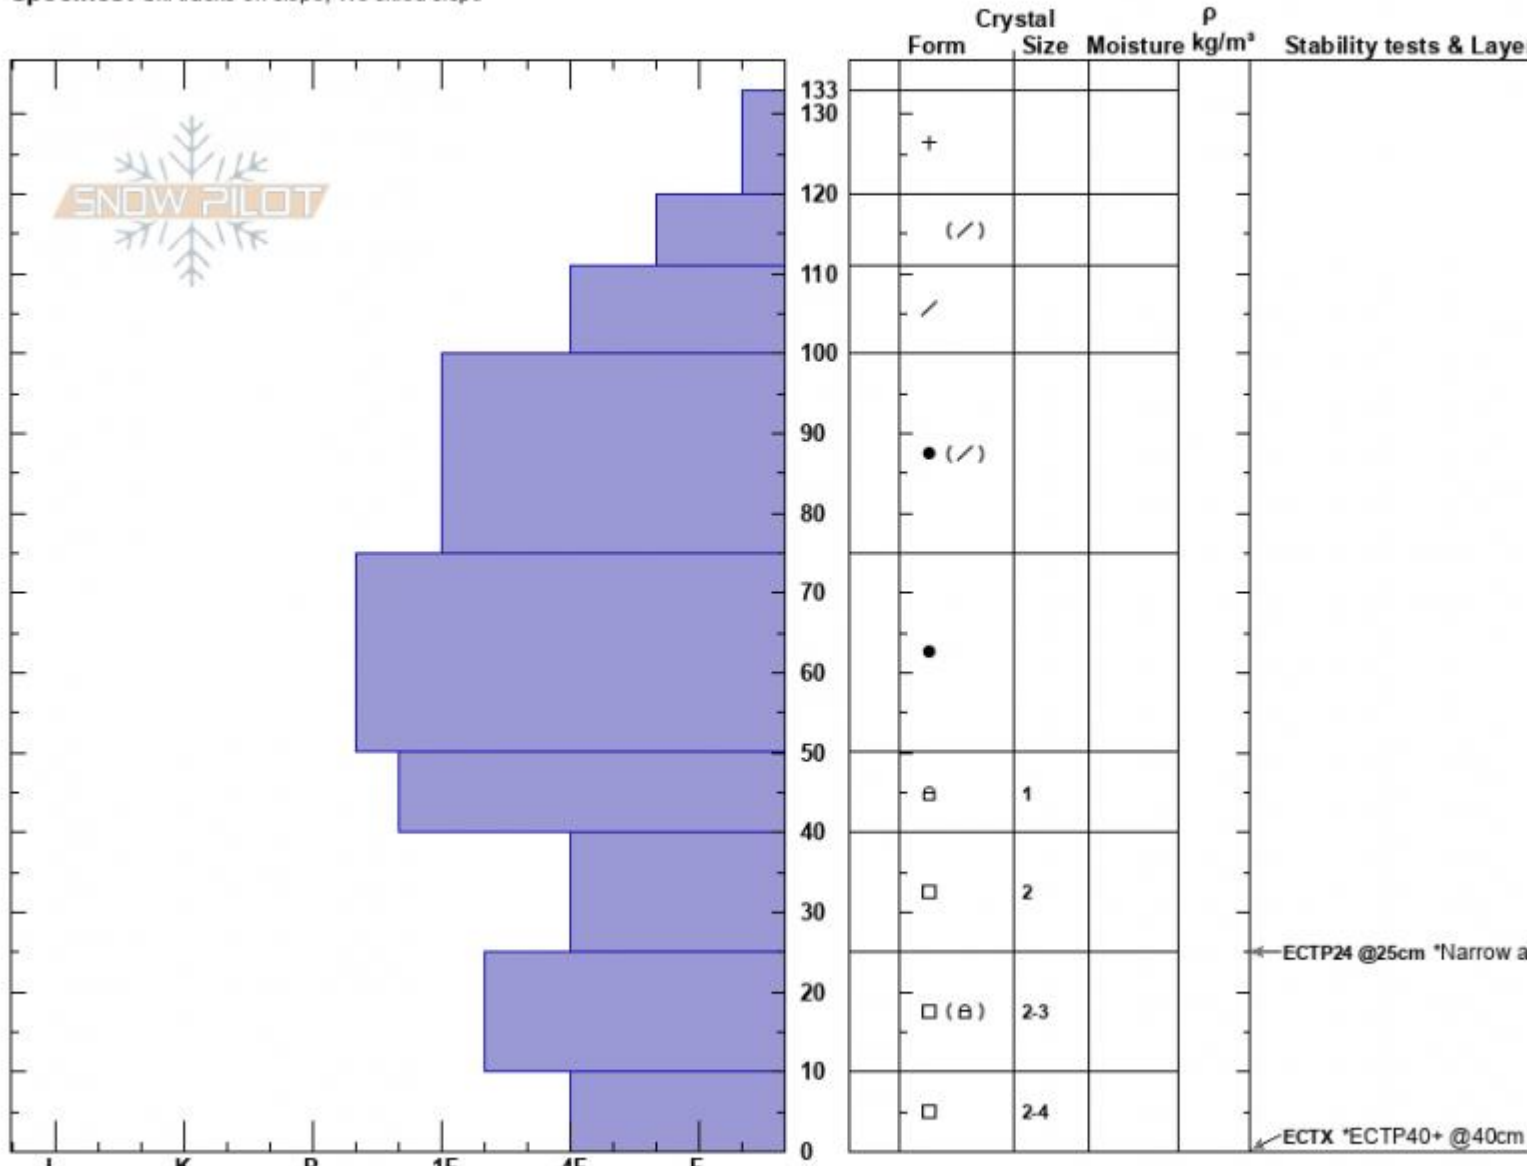

Mt. Ellis -Top of Bum  
 Gallatin Range-N  
 MT  
 Elevation: 8135 ft  
 Aspect: 80°  
 Specifics: Ski tracks on slope; We skied slope

Alex Marienthal  
 01/17/2025 - 12:45pm  
 Co-ord: 45.57702N, -110.95279W  
 Slope Angle: 25°  
 Wind Loading: no

Stability: Good  
 Air Temperature:  
 Sky Cover: BKN  
 Precipitation: S-1  
 Wind: Calm

HS:133 Layer Notes:  
 133-120cm:Problematic layer

Notes: First ect (ECTP24) was tapered at the bottom of column on the side I hit, may have made it fail easier. Second ECT (ECTX) propagated after extra h of the slab above the weak layer. (ECTP40+ @40cm).

Advisory Region  
 Northern Gallatin  
 Longitude  
 -110.96W  
 Latitude  
 45.58N  
 Northern Gallatin, 2025-01-17