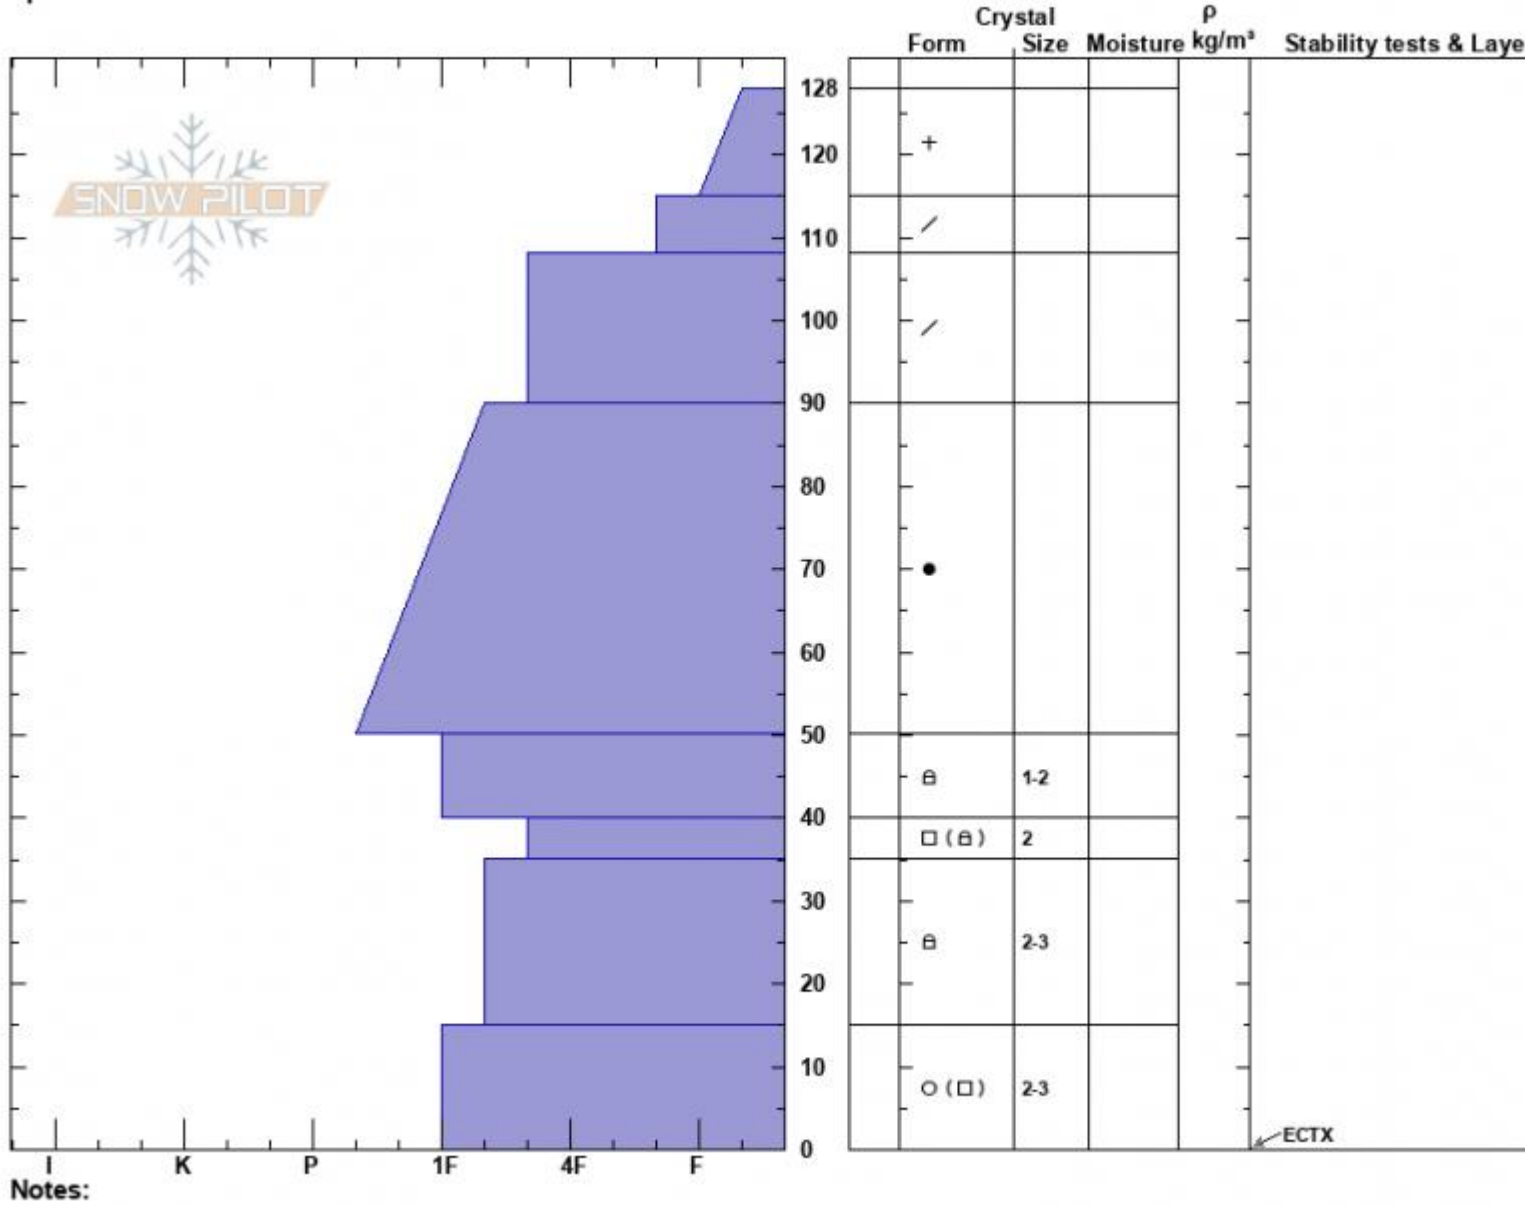

Mt. Ellis - Ridge
 Gallatin Range-N
 MT
 Elevation: 7780 ft
 Aspect: 60°
 Specifics:

Alex Marienthal
 01/17/2025 - 11:15am
 Co-ord: 45.58444N, -110.95833W
 Slope Angle: 22°
 Wind Loading: yes

Stability: Good
 Air Temperature: -12.5°C
 Sky Cover: OVC
 Precipitation:
 Wind: W Light Breeze

HS:128
 Layer Notes:
 128-115cm: Problematic layer

Advisory Region
 Northern Gallatin
 Longitude
 -110.96W
 Latitude
 45.58N
 Northern Gallatin, 2025-01-17