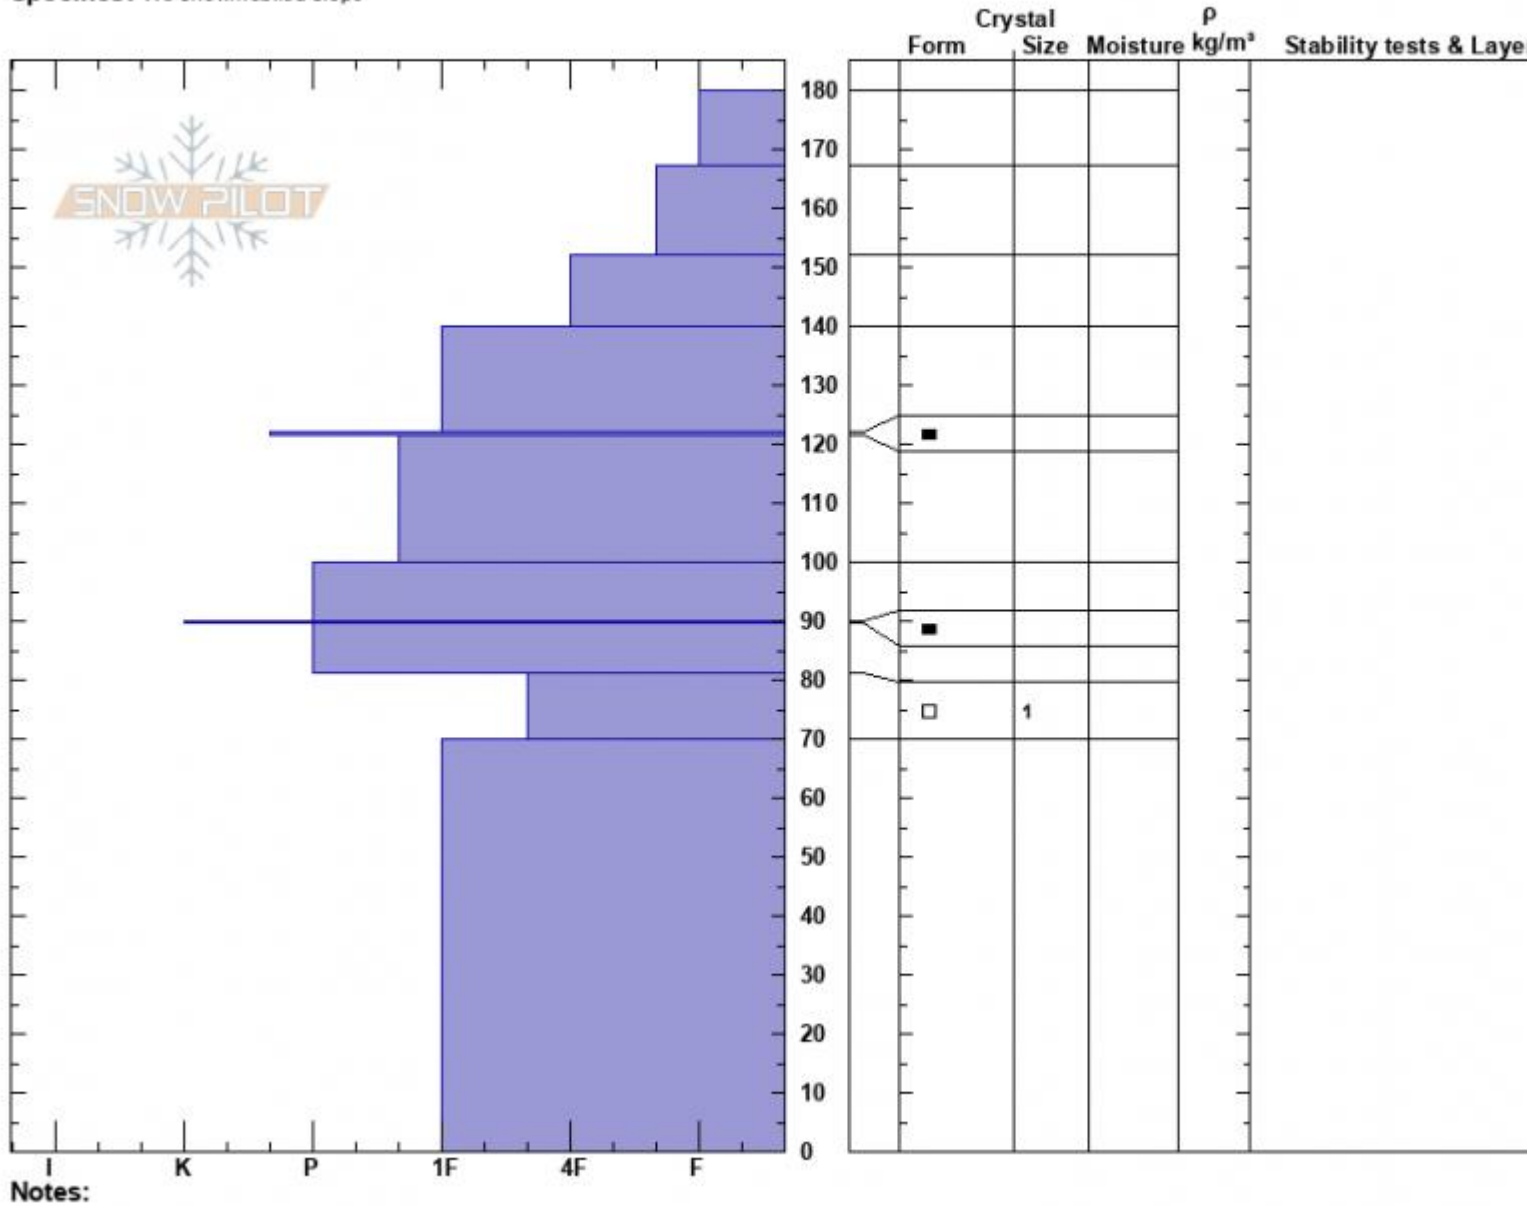

Hellroaring 2  
 Centennial Range  
 ID  
 Elevation: 8534 ft  
 Aspect: 354°  
 Specifics: We snowmobiled slope

Mark Staples  
 01/17/2025 - 4:00pm  
 Co-ord: 44.54502N, -111.48345W  
 Slope Angle: 31°  
 Wind Loading: no

Stability: Very Good  
 Air Temperature:  
 Sky Cover:  
 Precipitation:  
 Wind:

HS:180 Layer Notes:  
 81-70cm: Problematic layer

North facing snow profile Hellroaring Creek, Centennials

Advisory Region  
 Island Park  
 Longitude  
 -111.51W  
 Latitude  
 44.56N