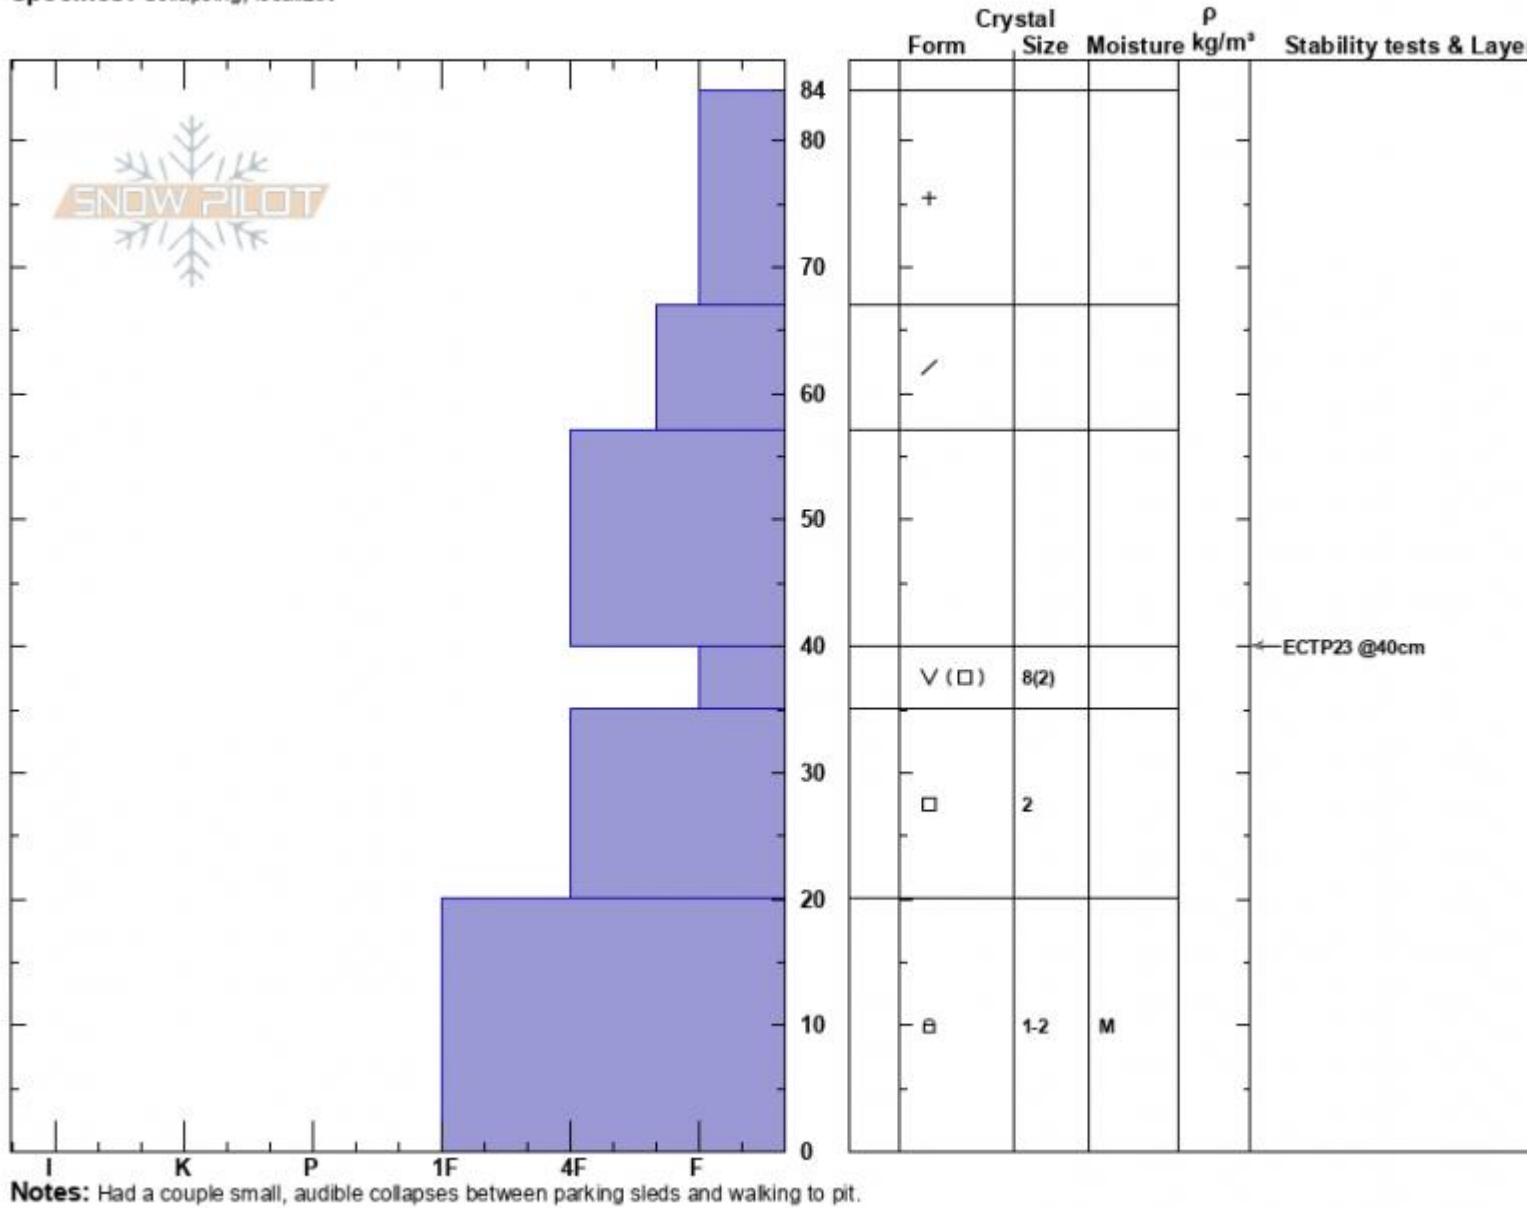

Lionhead - Marge  
 Lionhead Range  
 MT  
 Elevation: 9050 ft  
 Aspect: 60°  
 Specifics: Collapsing, localizer

Alex Marienthal  
 12/27/2024 - 12:32pm  
 Co-ord: 44.71661N, -111.31904W  
 Slope Angle: 18°  
 Wind Loading: previous

Stability:  
 Air Temperature:  
 Sky Cover: OVC  
 Precipitation: S-1  
 Wind: W Light Breeze

HS:84  
 PF:75  
 Layer Notes:

Advisory Region  
 Lionhead Range  
 Longitude  
 -111.32W  
 Latitude  
 44.72N  
 Lionhead Range, 2024-12-28