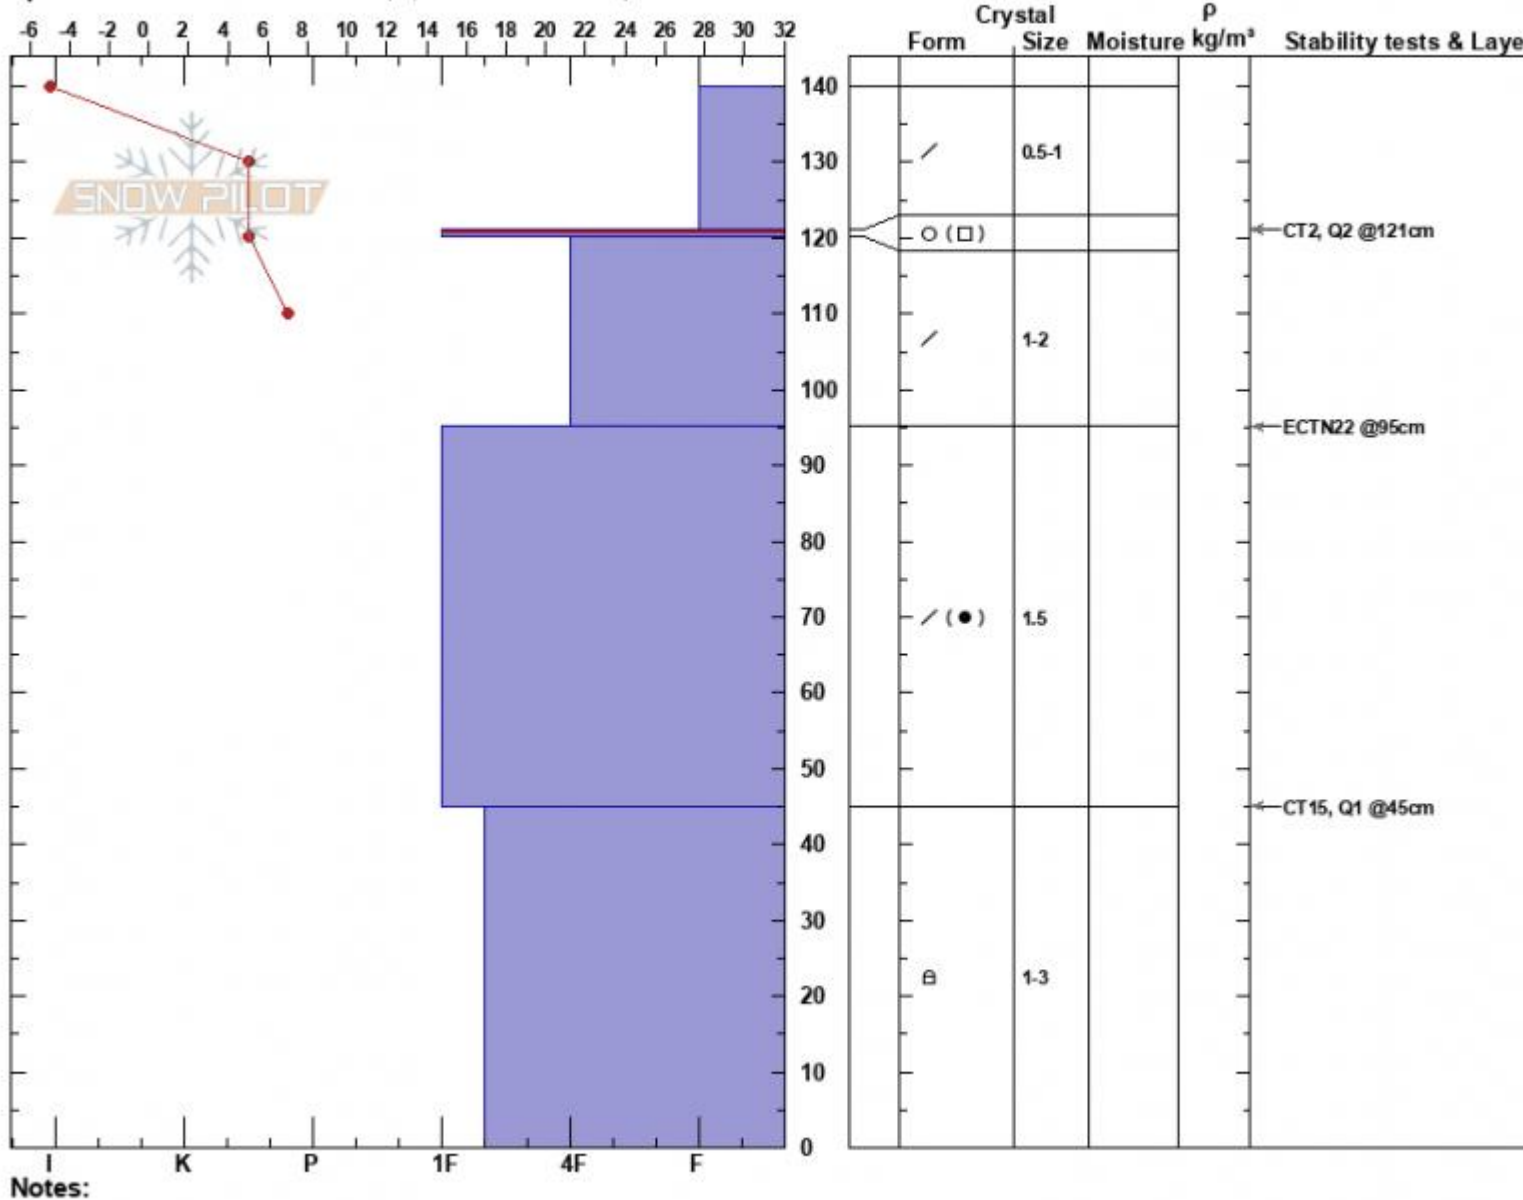

Pit Practice
 Gallatin Range-N
 MT
 Elevation: 6915 ft
 Aspect: E
 Specifics: Snowmobile tracks on slope; We snowmobiled slope

Isaac Freeland
 01/18/2025 - 4:05pm
 Co-ord: 45.49580N, -111.10465W
 Slope Angle: 27°
 Wind Loading: no

Stability: Very Good
 Air Temperature: -7°F
 Sky Cover: BKN
 Precipitation: NO
 Wind: Light Breeze

HS:140
 PF:90
 Layer Notes: 121-120cm: Problematic layer

Advisory Region
 Northern Gallatin
 Longitude
 -111.11W
 Latitude
 45.50N
 Northern Gallatin, 2025-01-18