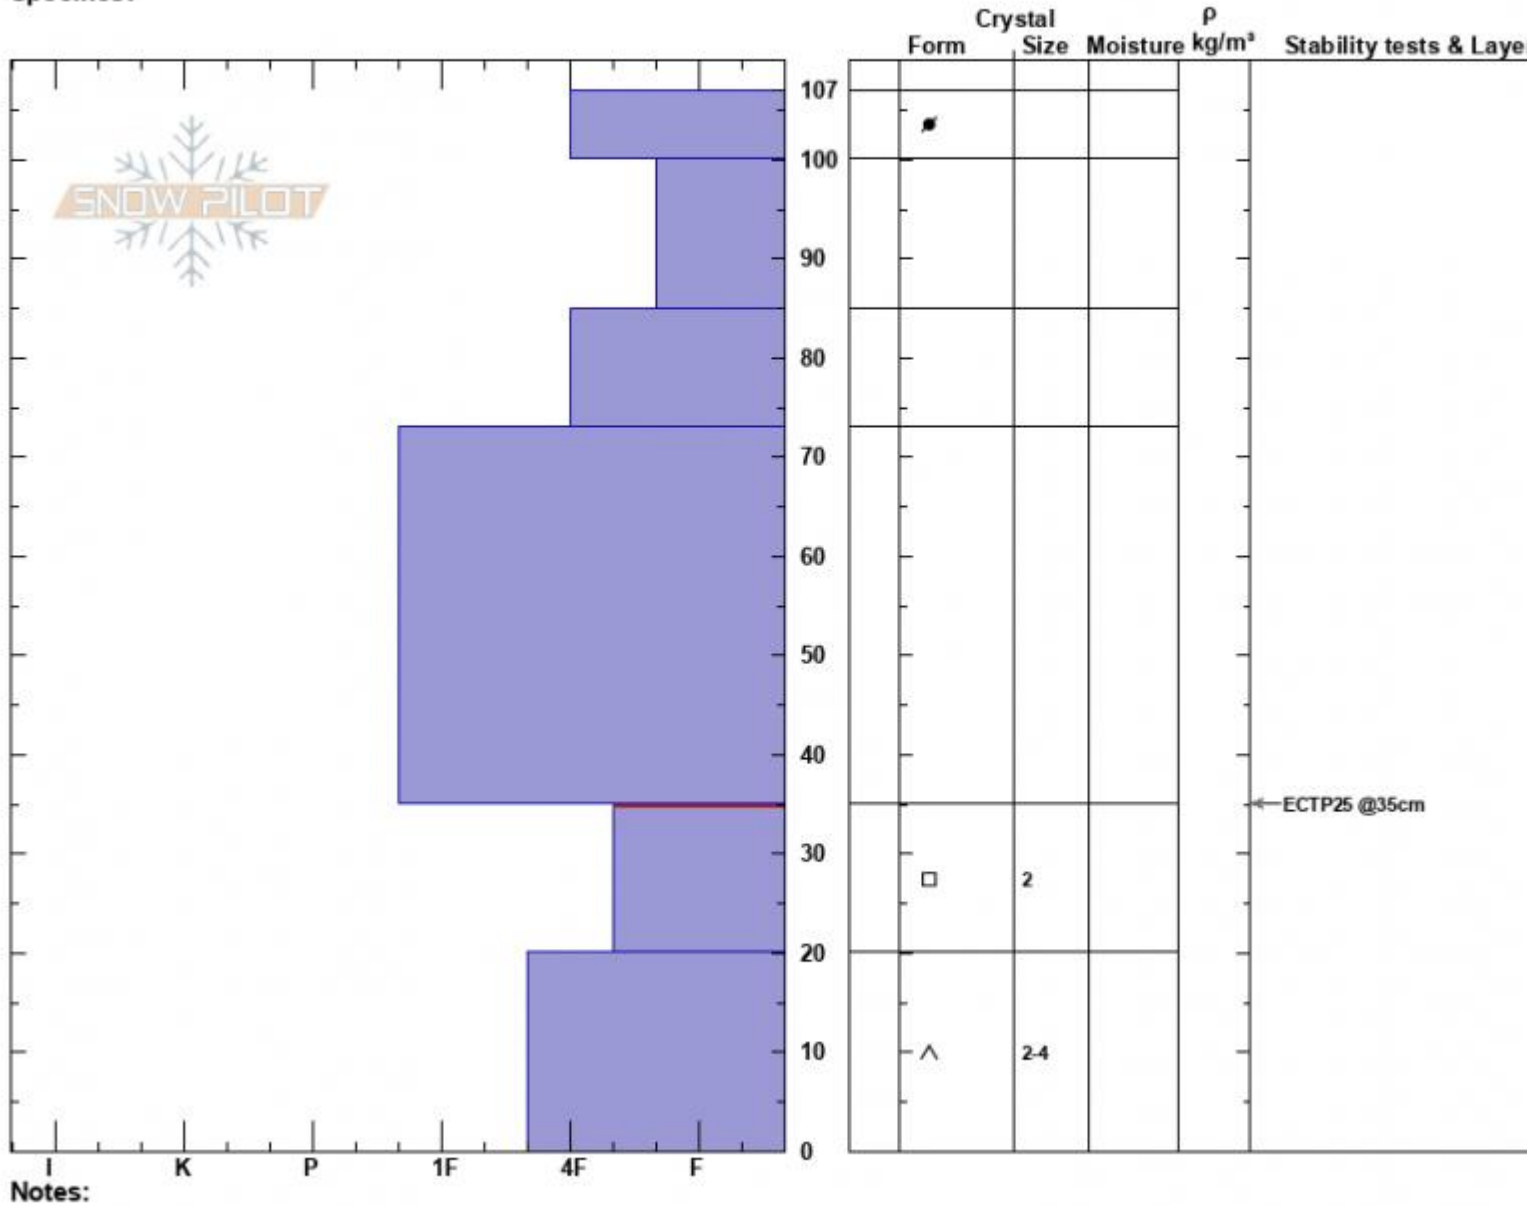

Up From Marge  
 Lionhead Range  
 MT  
 Elevation: 8640 ft  
 Aspect: 80°  
 Specifics:

Dave Zinn  
 01/23/2025 - 3:00pm  
 Co-ord: 44.71972N, -111.32219W  
 Slope Angle: 25°  
 Wind Loading: no

Stability: Fair  
 Air Temperature:  
 Sky Cover: OVC  
 Precipitation: NO  
 Wind: NE Light Breeze

HS:107    Layer Notes:  
 PF:60    35-20cm:Problematic layer

Advisory Region  
 Lionhead Range  
 Longitude  
 -111.32W  
 Latitude  
 44.71N  
 Lionhead Range, 2025-01-23