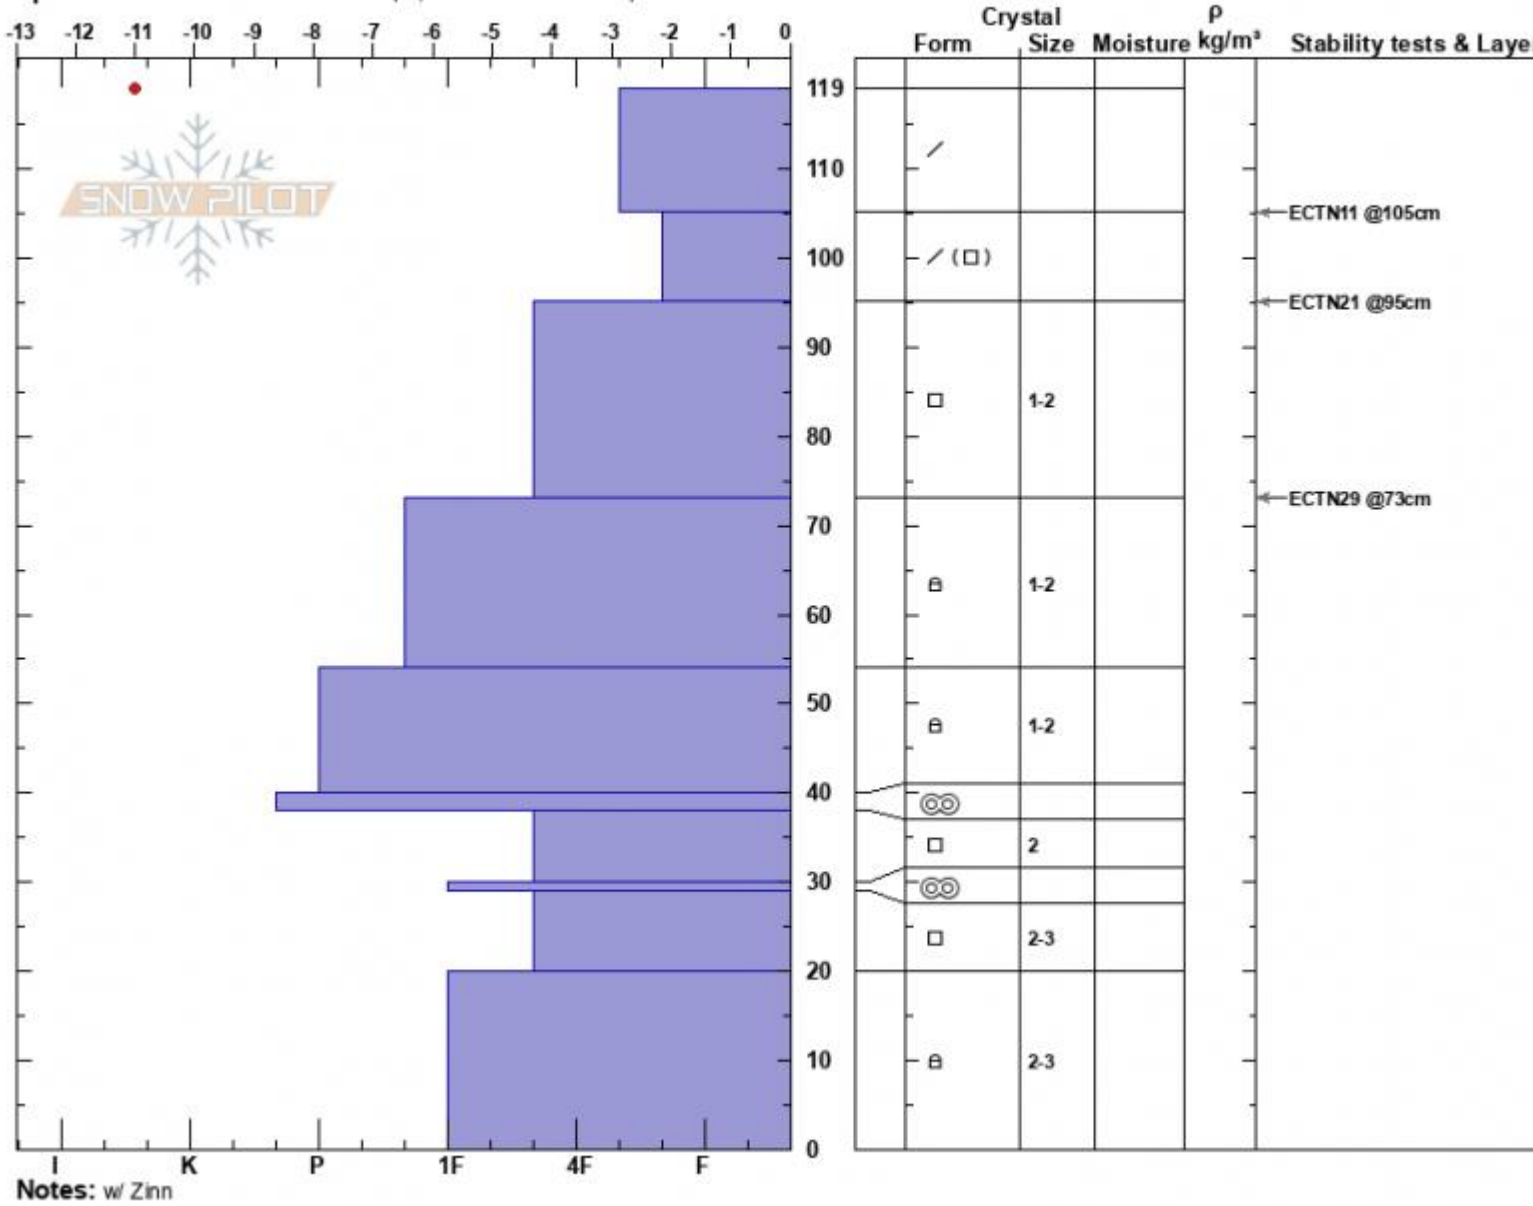

Mt. Abundance, SE  
 Cooke City  
 MT  
 Elevation: 9235 ft  
 Aspect: 170°  
 Specifics: Snowmobile tracks on slope; We snowmobiled slope

Alex Marienthal  
 01/26/2025 - 2:20pm  
 Co-ord: 45.06483N, -110.01138W  
 Slope Angle: 15°  
 Wind Loading: no

Stability: Good HS:119 Layer Notes:  
 Air Temperature: -8.5°C PF:45 38-30cm:Problematic layer  
 Sky Cover: CLR  
 Precipitation: NO  
 Wind: Calm

Advisory Region  
 Cooke City  
 Longitude  
 -109.94W  
 Latitude  
 45.02N  
 Cooke City, 2025-01-26