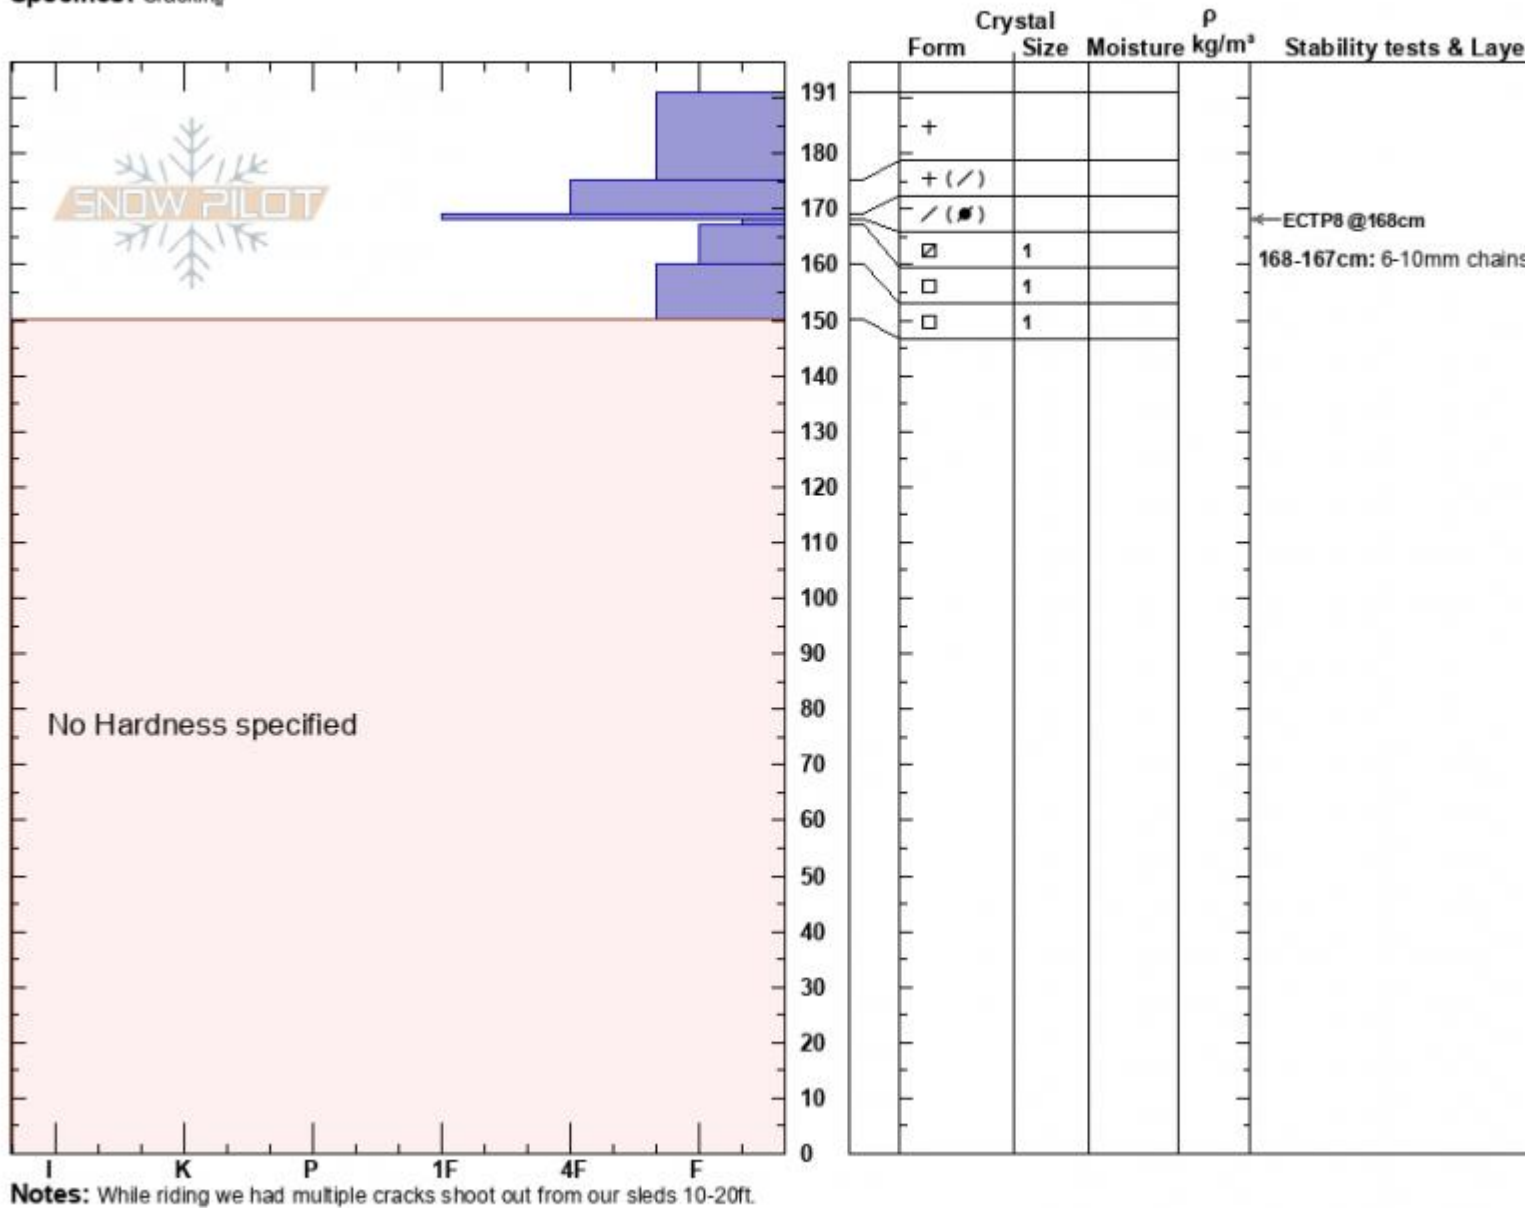

Carrot Basin
 Madison Range-S
 MT
 Elevation: 9169 ft
 Aspect: 50°
 Specifics: Cracking

Alex Marienthal
 02/02/2025 - 11:37am
 Co-ord: 44.95843N, -111.32835W
 Slope Angle: 32°
 Wind Loading: yes

Stability: Poor
 Air Temperature:
 Sky Cover: OVC
 Precipitation: S1
 Wind: SW Moderate

HS:191 **Layer Notes:**
 168-167cm: 6-10mm chains of 1r
 168-167cm: Problematic layer

Advisory Region
 Southern Madison
 Longitude
 -111.27W
 Latitude
 45.06N
 Southern Madison, 2025-02-02