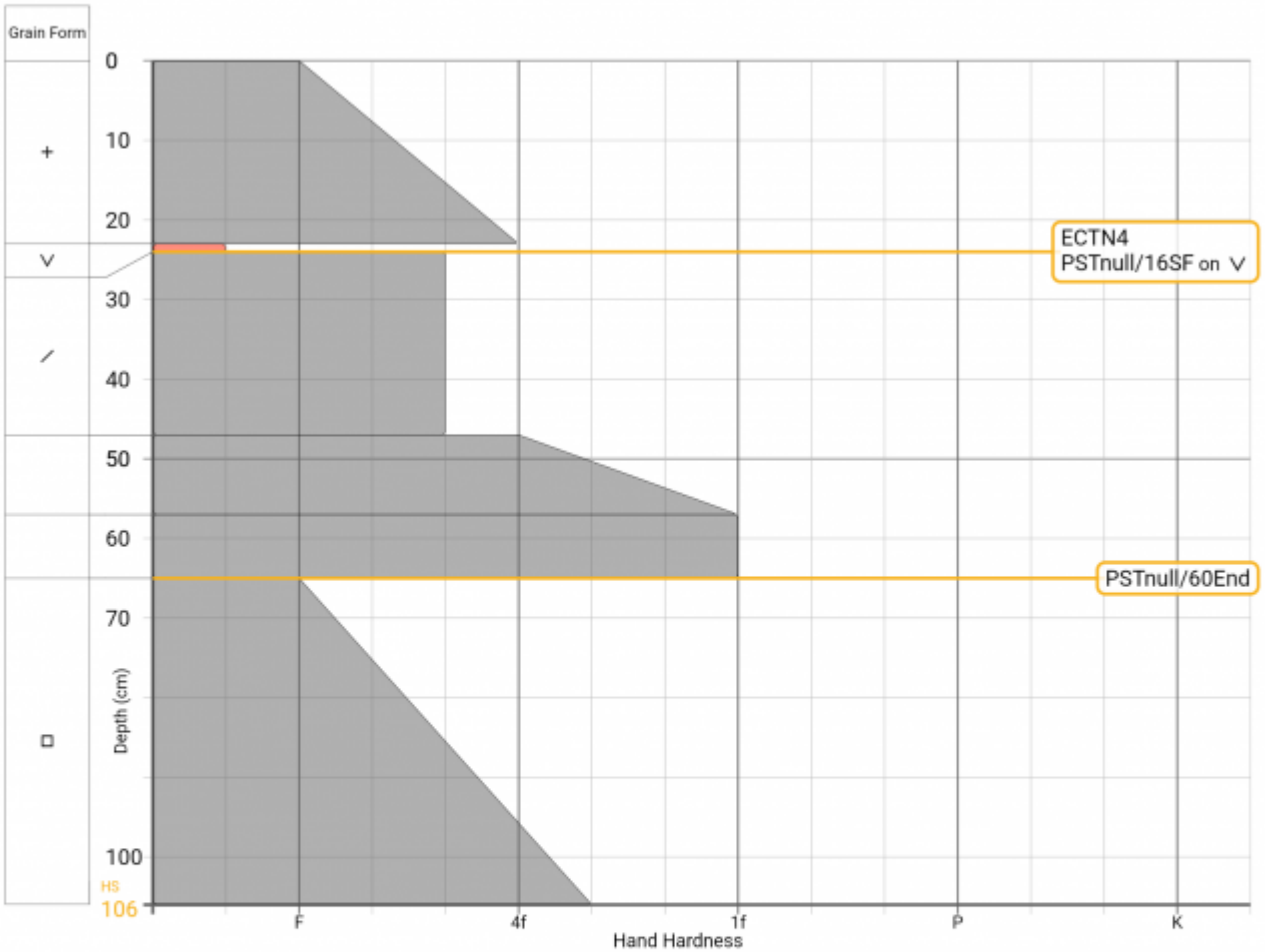

Profile Name: --

General

🕒 Date: 2025-02-02 10:31:24.000
👤 Observer: **Matt Zia**
🏠 Org: **Montana Mountaineering Association**

Location

📍 Elevation: **7283ft**
❄️ Aspect: **E**
📐 Slope: **14°**
📍 Lat/Lng: **44.8978,-111.0673**

Weather

🌡️ Air Temperature: --
☁️ Sky Cover: **Overcast**
❄️ Precipitation: **Snow <0.5cm/hr**
🌬️ Wind: **Light, SW**
👉 Blowing Snow: **No Transport**

Snow Conditions

📏 Total Snow Depth (HS): **106cm**
❄️ Surface Grain: **Precipitation Particles**
👉 Foot Pen: **41cm**
👉 Ski Pen: **20cm**

Notes:

MANUAL SNOW PROFILE

Advisory Region
Southern Madison
Longitude
-111.06W

Latitude

44.89N

Southern Madison, 2025-02-02