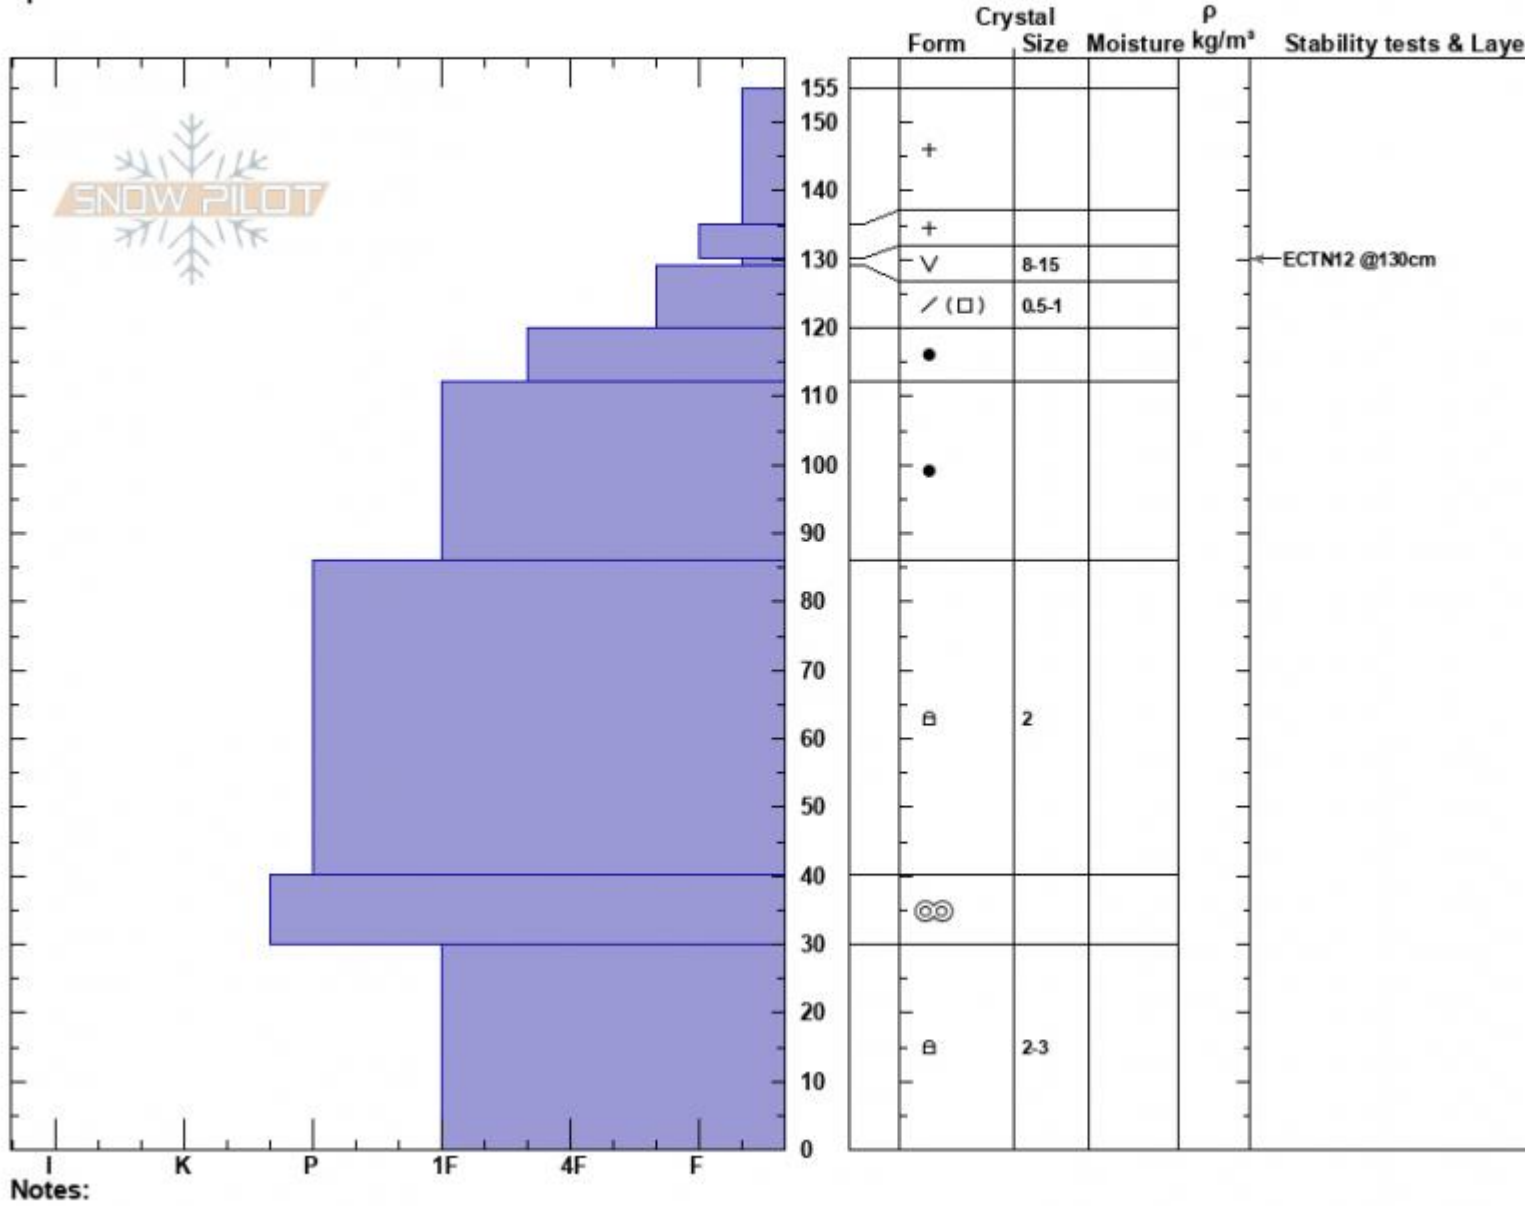

Bear Crk  
 Madison Range-N  
 MT  
 Elevation: 9398 ft  
 Aspect: 90°  
 Specifics:

Alex Mariantal  
 01/24/2025 - 1:00pm  
 Co-ord: 45.18480N, -111.46670W  
 Slope Angle: 12°  
 Wind Loading:

Stability:  
 Air Temperature:  
 Sky Cover: OVC  
 Precipitation: S1  
 Wind: Calm

HS:155    Layer Notes:  
 130-129cm: Problematic layer

Advisory Region  
 Northern Madison  
 Longitude  
 -111.38W  
 Latitude  
 45.17N  
 Northern Madison, 2025-01-24